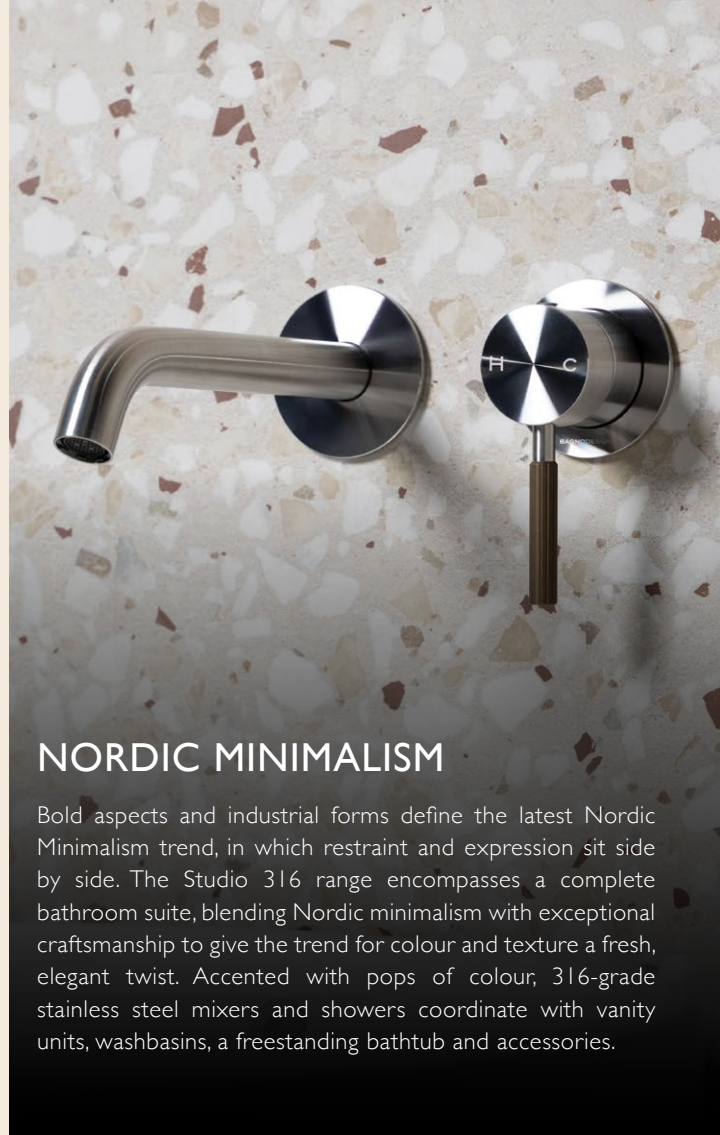

NORDIC MINIMALISM

Bold aspects and industrial forms define the latest Nordic Minimalism trend, in which restraint and expression sit side by side. The Studio 316 range encompasses a complete bathroom suite, blending Nordic minimalism with exceptional craftsmanship to give the trend for colour and texture a fresh, elegant twist. Accented with pops of colour, 316-grade stainless steel mixers and showers coordinate with vanity units, washbasins, a freestanding bathtub and accessories.