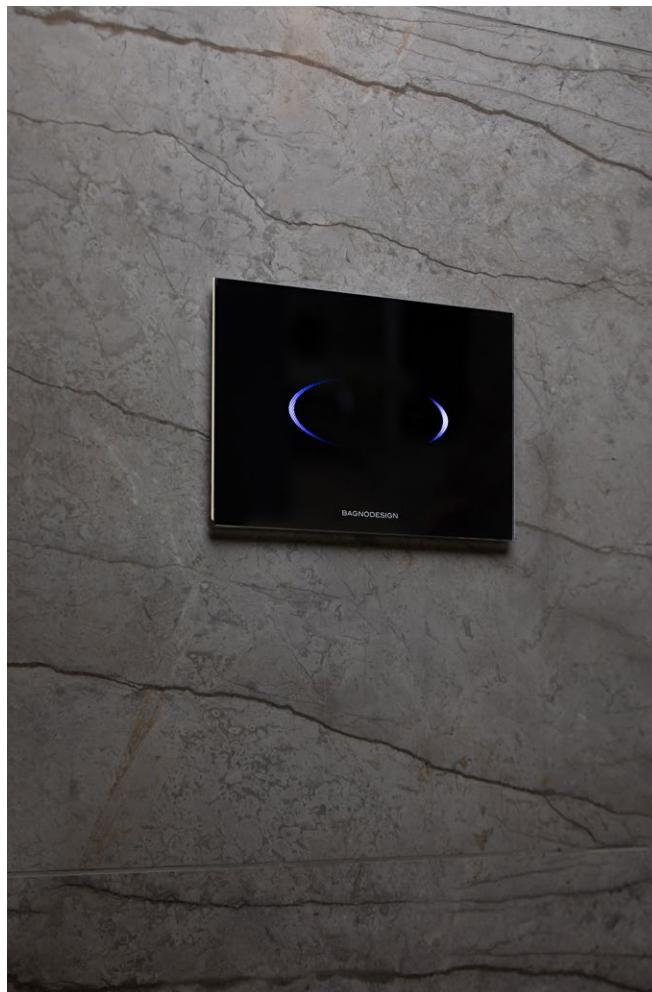

SENSOR FLUSH SOLUTIONS

BAGNODESIGN
Electronic Touchless Dual Flush Solution
Fixation Bracket
Fast Fixation Push Rods
Pneumatic Flush Valve
Mains Operated

AQE-K5501E-G-BK   Black Glass   £876.00

BAGNODESIGN
Electronic Touchless Dual Flush Solution
with Additional Manual Override
Fixation Bracket
Fast Fixation Push Rods
Pneumatic Flush Valve
Mains Operated

AQE-K5501E-Q-BK   Black Glass   £877.00

Electronic Glass Dual Flush Solution
Fixation Bracket
Fast Fixation Push Rods
Pneumatic Flush Valve
Mains Operated

BDP-A709-0280-M1	Glass Flush	
BDP-A709-0280-BK	White Glass	£457.00
BDP-A709-0280-GY	Black Glass	£520.00
	Grey Glass	£520.00
BDP-C10-0390	Adapter Plate	£38.00

GLASS FLUSH PLATES

BAGNODESIGN
Glass Flush Plate (Dual Flush)

BDP-K5240B-K-ESG2	Black	£191.00
BDP-K5240B-K-ESG1	White	£203.00
BDP-K5240B-K-ESG3	Grey	£203.00

BAGNODESIGN
Glass Flush Plate (Dual Flush)

BDP-K5241B-K-ESG2	Black	£191.00
BDP-K5241B-K-ESG1	White	£203.00
BDP-K5241B-K-ESG3	Grey	£203.00

Concealed Cisterns on pages 316-317.

FINISHES: (Replace XXXX with colour suffix when ordering)

White

Grey

Black