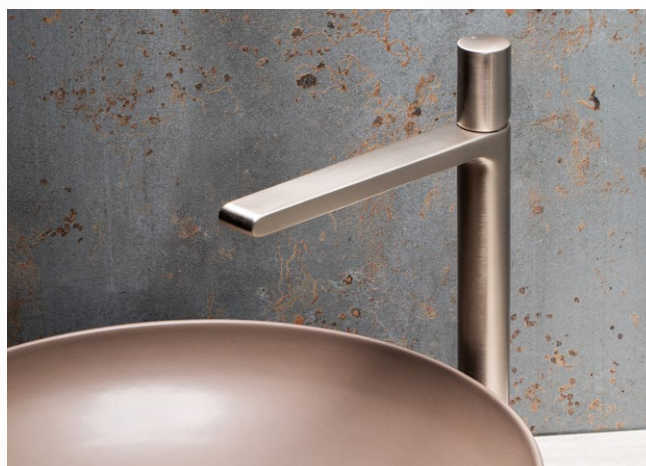

TOKO

Turning the bathroom into a contemporary zen retreat.