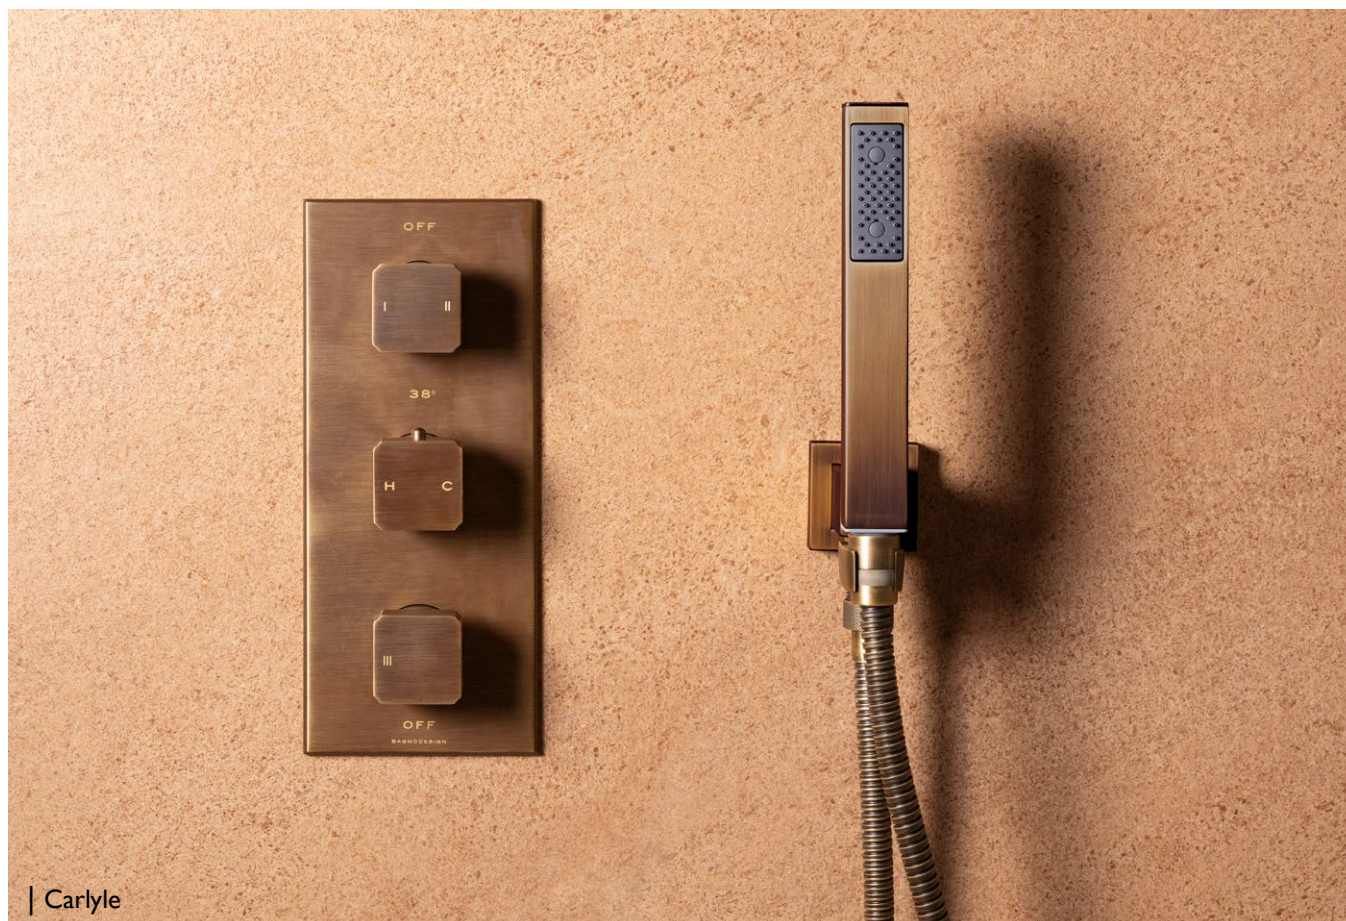

THERMOSTATIC SHOWER MIXERS