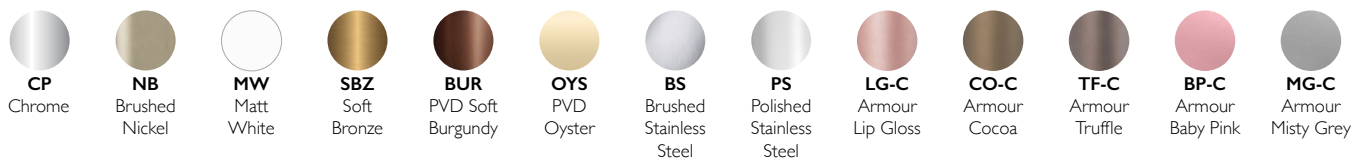

FIXED SHOWER HEADS

Beach House

Wall Mounted Shower Head
with Rain Function
with 1/2" Connection
Stainless Steel Grade 316
240 x 502 x 64 mm
Min. Operating Pressure 0.5 bar LP

NEW

BDD-BCH-517-XXX	BS	£894.00
	MW	£1056.00
	CO-C,TF-C	£1210.00
	OYS	£1680.00

Mezzanine

Wall Mounted Shower Head
with 2 Functions
Rain and Waterfall
with 1/2" Connection
Stainless Steel Grade 304
266 x 600 x 120 mm
Min. Operating Pressure 3 bar HP

Requires Shower Mixer with Diverter

BDD-MEZ-515-XXX	CP	£473.00
	NB	£513.00
	SBZ	£705.00
	OYS	£712.00
	BUR	£769.00

Ginza

Wall Mounted Shower Head
with Rain Function
with 1/2" Connection
Stainless Steel Grade 316
50 x 196 x 76 mm
Min. Operating Pressure 0.5 bar LP

NEW

BDD-GIN-510-XXX	BS, PS	£484.00
	BP-C, LG-C, MG-C, TF-C	£765.00

FINISHES: (Replace XXX with colour suffix when ordering)

| Mezzanine