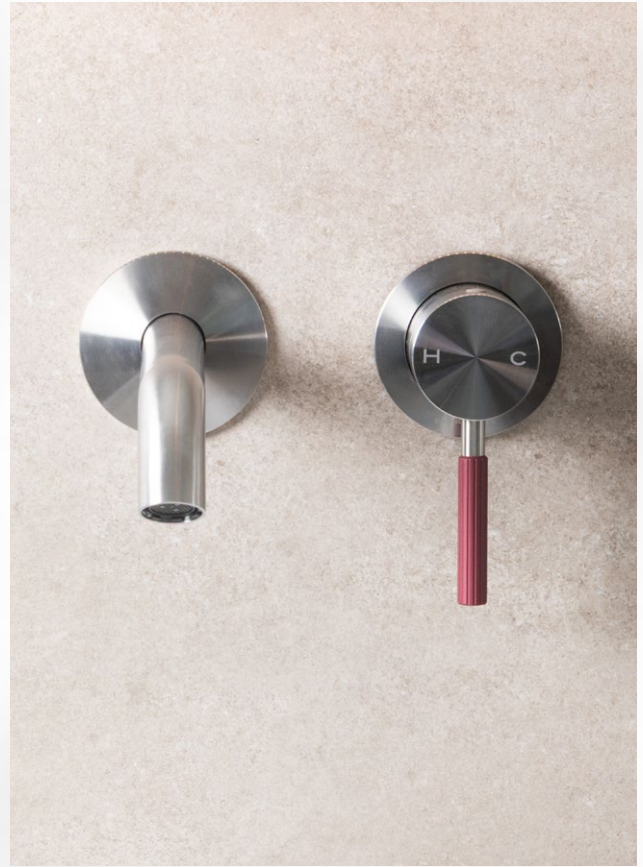

STUDIO 316

Blending Nordic minimalism with exceptional craftsmanship, Studio 316 gives the interior trends for colour and texture a fresh, elegant twist. Constructed from 316-grade stainless steel to enable designs for indoor and outdoor spaces, the mixers allow for personalisation in eight accent colours in the Armour finish.