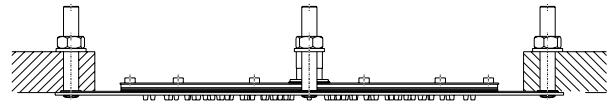

NEW

A Slim Shower Head with the main body hidden away providing a minimalistic look

Requires Shower Mixer with Diverter

BDD-BCH-516-XXX	BS	£1530.00
	MW	£1715.00
	CO-C, TF-C	£1810.00
	OYS	£1955.00

Options Round