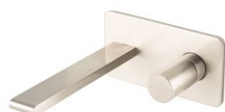

BDM-TOK-302S-XXX	CP	£518.00
	NB	£604.00
	SBZ	£635.00
	OYS	£726.00

Concealed Basin Mixer
without Waste
Spout Length 186 mm
Min. Operating Pressure 0.5 bar LP