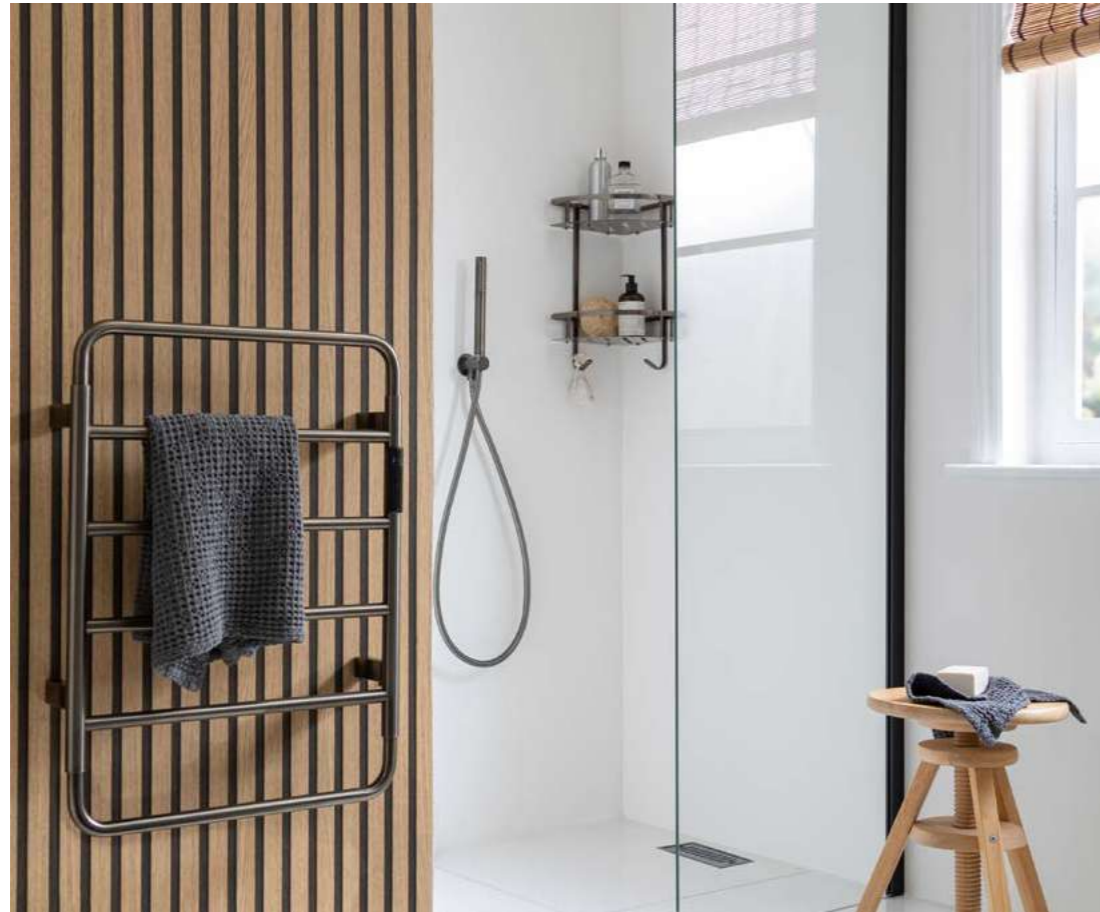

KO7868BBL £890.00

Round water outlet
LP 0.2
H: 243mm P: 81mm

KO7WSBBL £230.00

Slide rail with pencil shower
handle and hose
MP 0.5
H: 860mm P: 80mm

KO71218BBL £400.00

Tumbler holder
H: 101mm P: 110mm
KO7141BBL £65.00

Robe hook
H: 60mm P: 46mm
KO7161BBL £55.00

Towel rail
W: 600mm P: 72mm
KO7111BBL £85.00

Toilet roll holder
W: 164 P: 72mm
KO7151BBL £65.00

Toilet roll holder spare
W: 60mm P: 152mm
KO7119BBL £65.00

Soap dispenser wall mounted
KO7267BBL £160.00