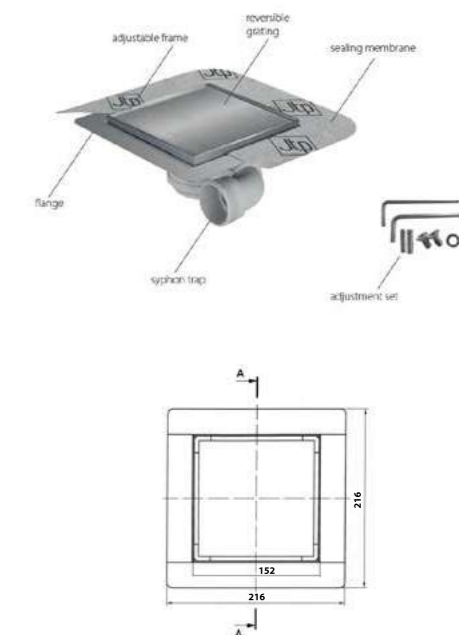

EG150SS £260.00

Linear Shower Drain
with reversible cover

Square Shower Drain 150x150
with reversible cover

BOTTLE TRAPS

VOS bottle trap
Pipe Length: 300mm
21775BRZ £179.00

VOS bottle trap
Pipe Length: 300mm
28775MB £179.00