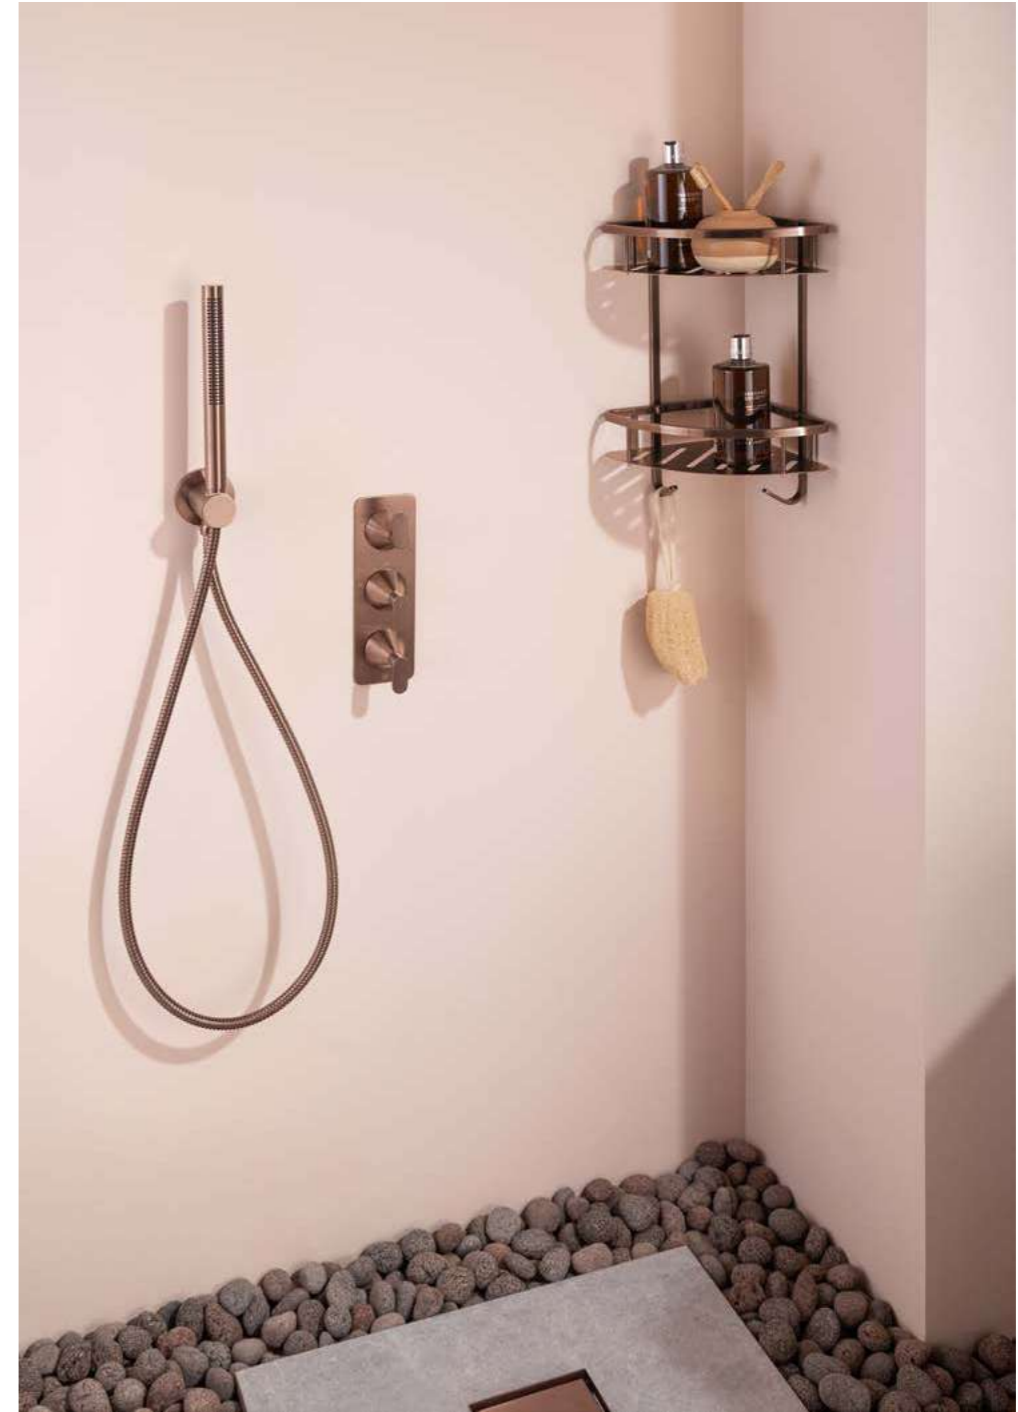

KO1693BRZ £740.00

Thermostatic concealed
3 outlet shower valve
(both handles included)
MP 0.5

KO1692BRZ £840.00

Round water outlet
LP 02
H: 243mm P: 81mm
KO1WSBRZ £230.00

Slide rail with pencil shower
handle and hose
MP 0.5
H: 850mm
KO11218BRZ £400.00

Thermostatic concealed
2 outlet shower valve
with attached handset
(both handles included)
MP 0.5

KO1868BRZ £890.00

Tumbler holder
H: 101mm P: 110mm
KO1141BRZ £65.00

Robe hook
H: 60mm P: 46mm
KO1161BRZ £55.00