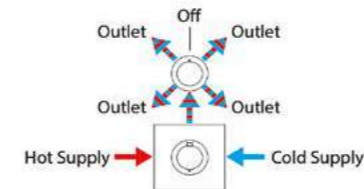

Pull out handle
H: 184mm Ø: 23mm
IX51130A £150.00

4 way diverter valve
HP 1
IX287 £410.00

Thermostatic concealed 1 outlet mixer
HP 1
H: 70mm P: 83mm
IX900 £610.00

Single lever manual valve
HP 1
H: 85mm P: 60mm
IX227 £230.00