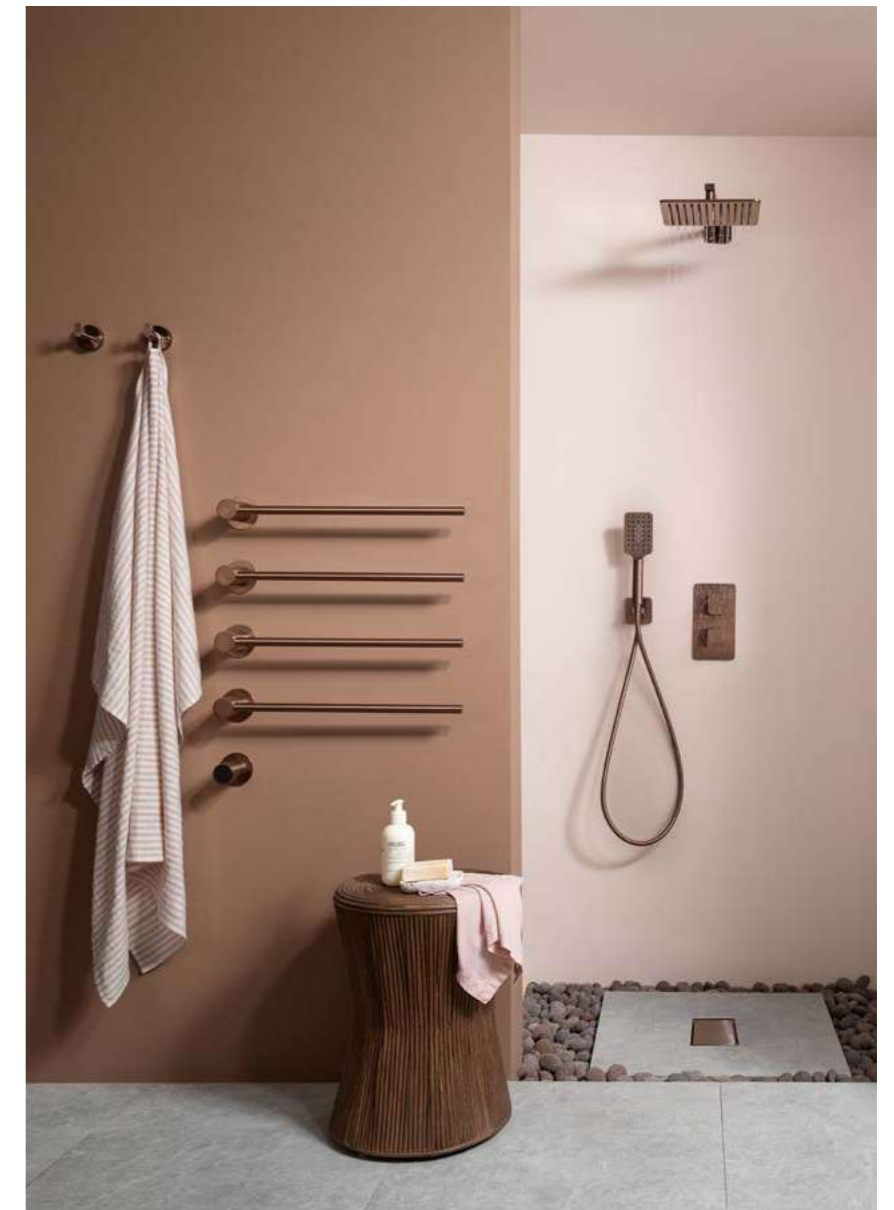

Thermostatic concealed
2 outlet shower valve
MP 0.5
31693BRZ £760.00

Thermostatic concealed
3 outlet shower valve
MP 0.5
31692BRZ £795.00

Thermostatic bar valve with 2 outlets, adjustable riser and multifunction shower handle
HP 1
31819BRZ £750.00