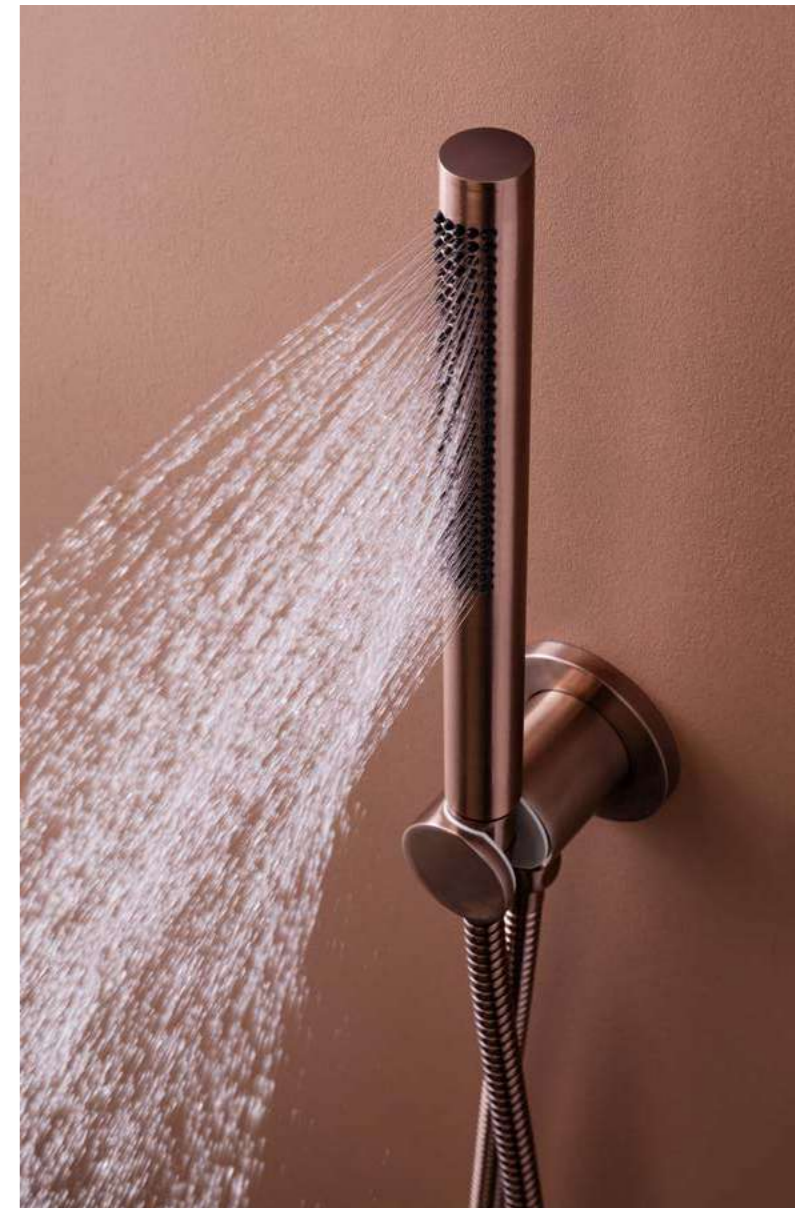

COORDINATION REDEFINED

AN UNRIVALLED RANGE

JTP offers a vast range of premium bathroom hardware, combining exceptional design with superior functionality. From sleek taps and shower mixers to electric radiators, basins, mirrors and accessories, JTP provides complete, coordinated solutions. With an extensive selection of matching products, customers can effortlessly create a cohesive bathroom aesthetic. Alternatively, they can mix and match contrasting finishes and styles to achieve a bold, personalised look, which blends innovation, luxury and practicality across every detail of their space.