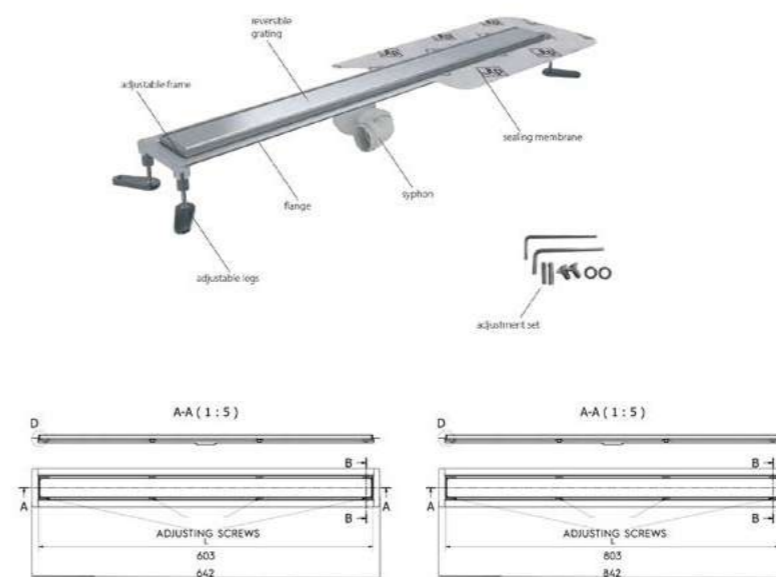

EG150SS £260.00

Linear Shower Drain
with reversible cover

Square Shower Drain 150x150
with reversible cover

BOTTLE TRAPS

VOS bottle trap
Pipe Length: 300mm
21775BRZ £179.00

VOS bottle trap
Pipe Length: 300mm
28775MB £179.00