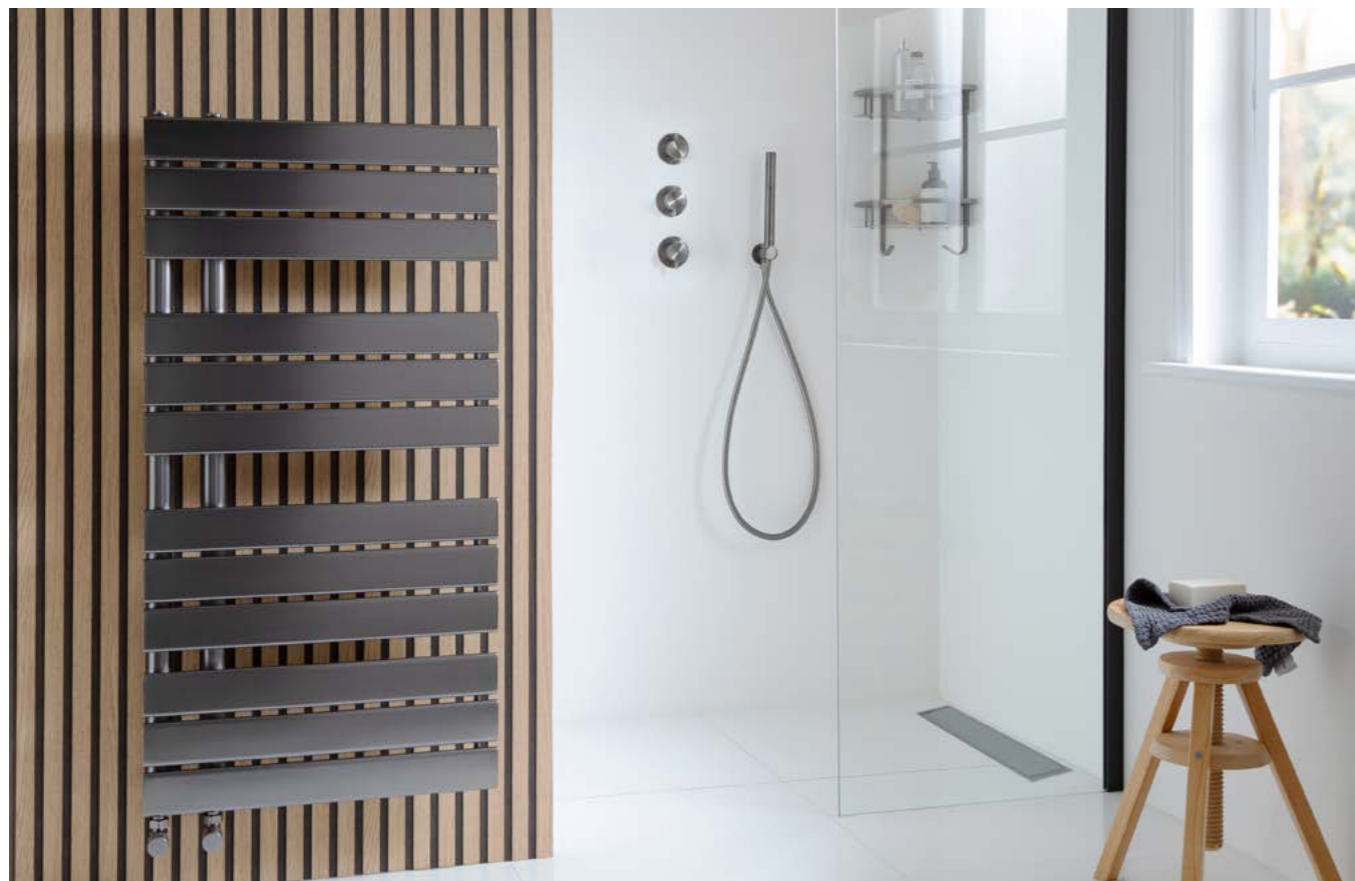

709SUNFF £45.00

Freeflow flow basin waste, 1 1/4"
709FF £49.00

Basin waste with chain and plug
709 £12.00

ELITE Regular Linear Drain including membrane
Length: 600mm
Brushed Bronze

LD600BRZ £390.00
Length: 800mm