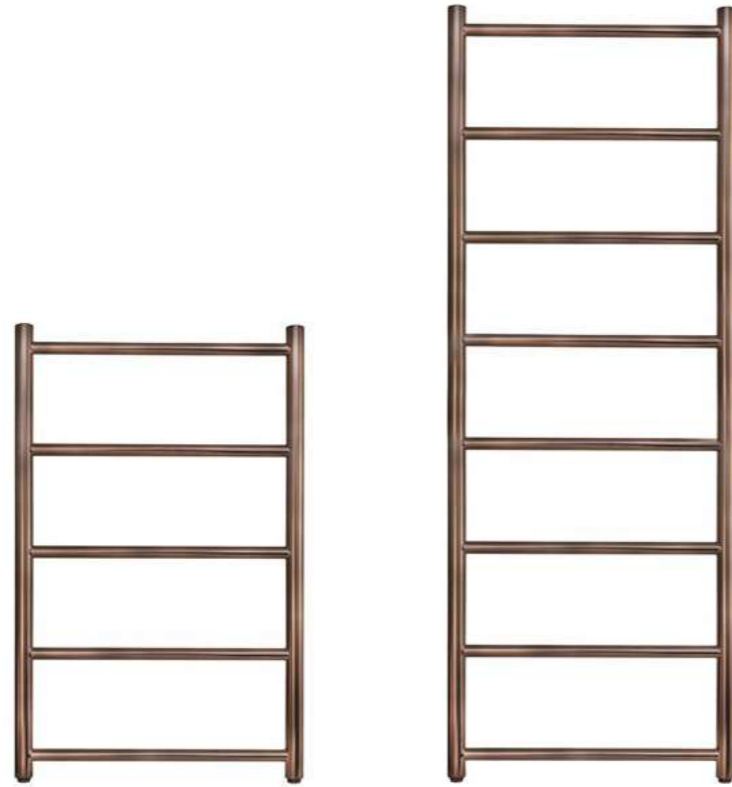

EVO
800 x 500
Brushed Bronze
EVO800BRZ £210.00

EVO
1200 x 500
Brushed Bronze
EVO1200BRZ £310.00

25mm Bars

CODE	SIZE	BARS	BTU	PIPE CENTRE	PROJECTION	RECOMMENDED ELEMENT	FINISH
EVO800BRZ	800X500	5	397	468	76	200W	Mild Steel PVD
EVO1200BRZ	1200X500	8	615	468	76	200W	Mild Steel PVD

- The Above radiators are based on central heating and dual fuel formats.
- All radiators are manufactured from mild steel materials.