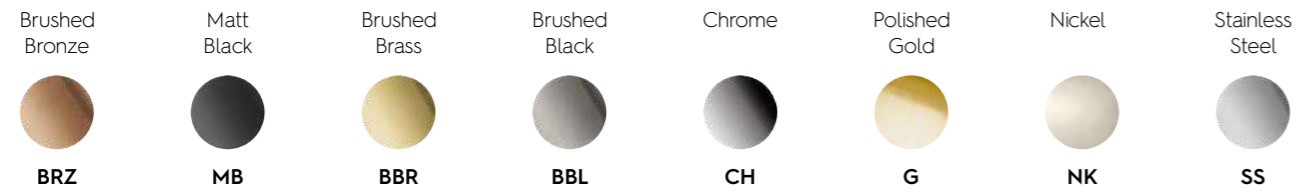

Tap Collections

NEW KONO 14

The epitome of timeless elegance and modern functionality, having been inspired by the finest European design.

AVAILABLE IN

EVO 40

AVAILABLE IN

VOS 82

AVAILABLE IN

HIX 134

AVAILABLE IN

SOLEX 166

AVAILABLE IN

Tap Collections

INOX 178

AVAILABLE IN

FLORENCE 192

AVAILABLE IN

GROSVENOR 204

AVAILABLE IN

CURVE 244

AVAILABLE IN

HUGO 246

AVAILABLE IN

AMORE 248

AVAILABLE IN

ATHENA 252

AVAILABLE IN

SENSOR 254

AVAILABLE IN

STUDIO COLLECTION
FORM - KIO - BASE 258

AVAILABLE IN