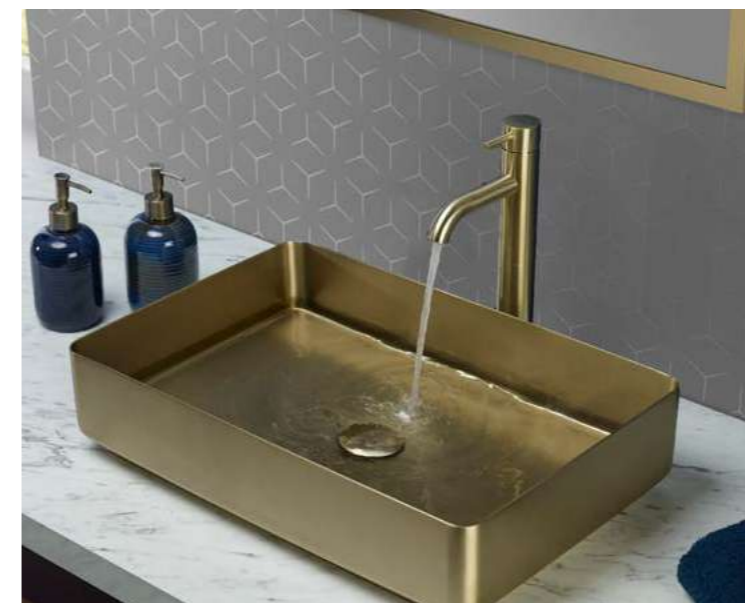

ELITE Regular Linear Drain including membrane
Length: 600mm
Brushed Brass
LD600BBR £390.00
Length: 800mm
LD800BBR £460.00

ELITE Regular Gulley including membrane
Length: 150mm
Brushed Brass
EG150BBR £260.00