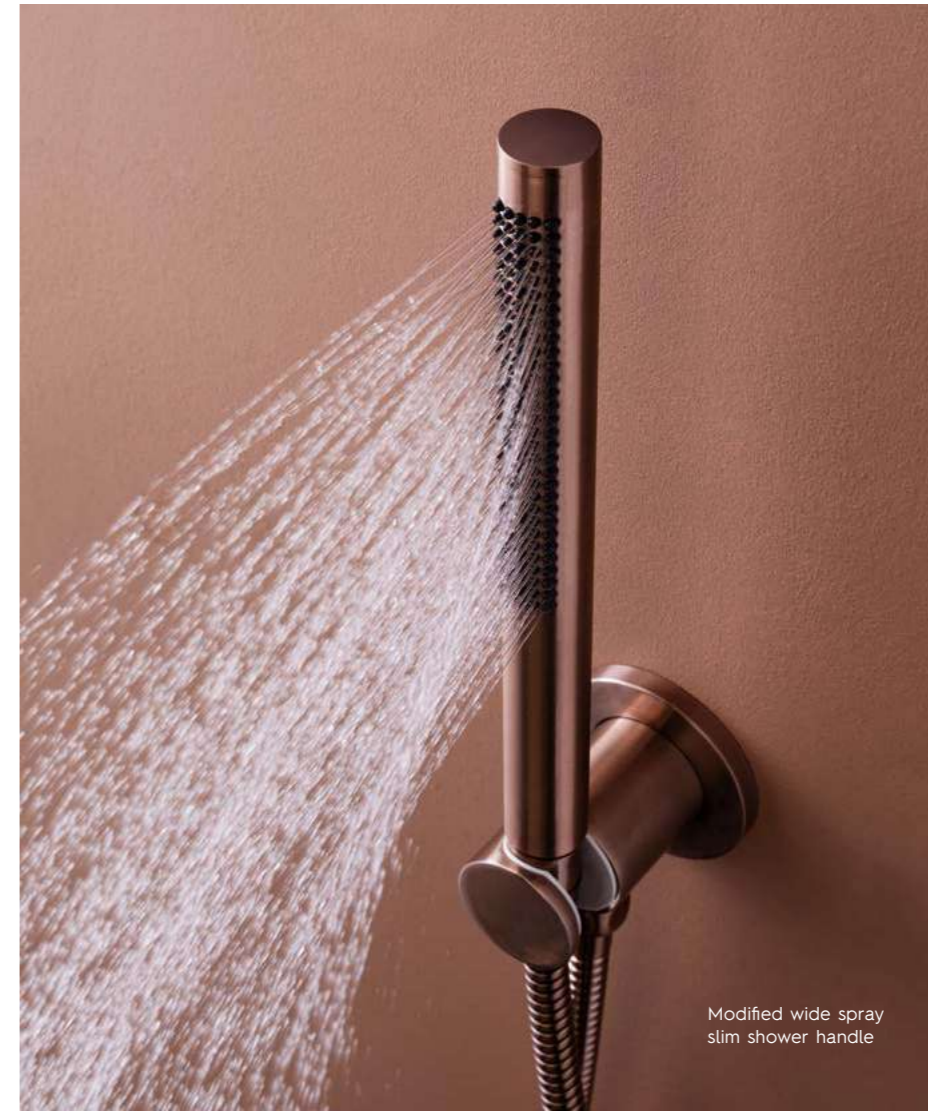

Slim Shower handle
21931BRZ £95.00

Shower handle
21930BRZ £84.00

Water outlet
21212BRZ £60.00

Modified wide spray
slim shower handle

Brushed Bronze Shower Niche
600x300mm
21NH600BRZ £240.00

Brushed Bronze Shower Niche
300x300mm
21NH300BRZ £180.00