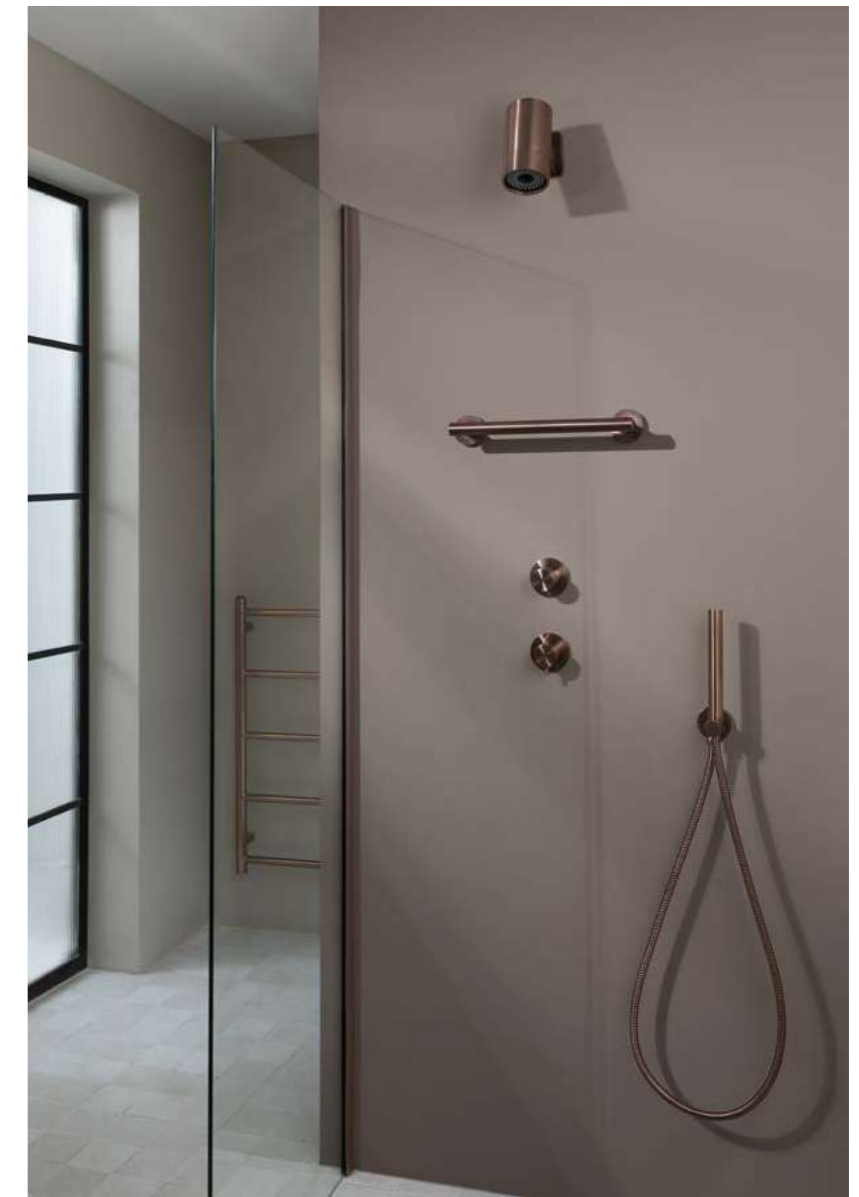

Grab bar
300mm
Brushed Bronze
GB300BRZ £150.00

Grab bar
300mm
Stainless Steel
GB300IX £150.00

Grab bar
300mm
Chrome
GB300CH £110.00

Wortex
Wall Hung Toilet Rimless,
Tornado effect, soft close seat
Including Toilet Seat.
L: 495mm W: 365 H: 365mm
White Gloss
WW003RL £390.00