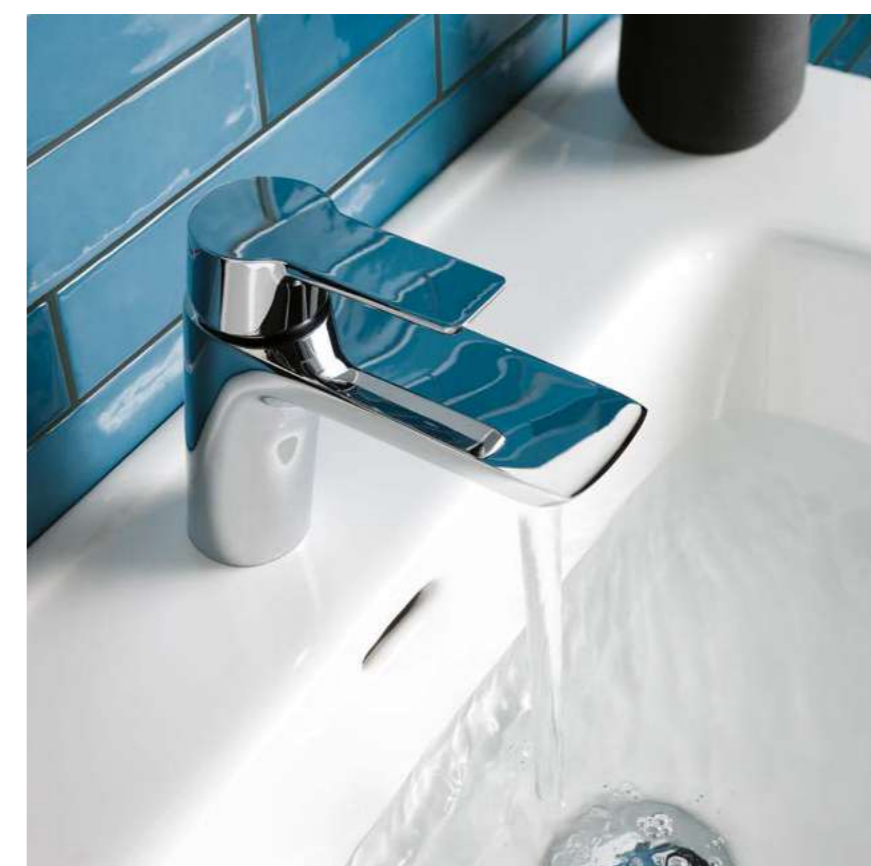

79001 £200.00

79025 £190.00

79733 £305.00

79193 £320.00