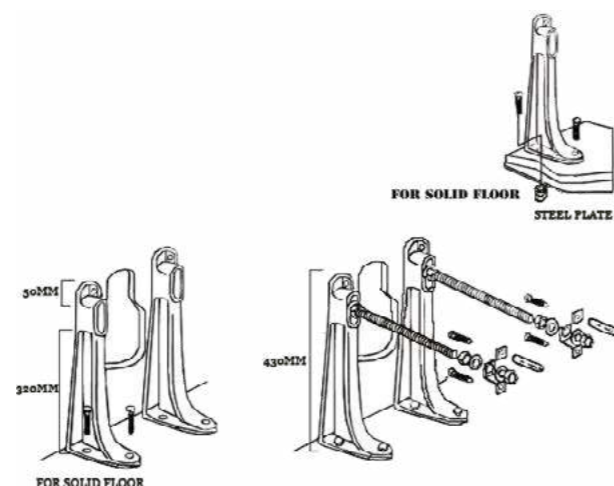

- Supplied**
 Support brackets
 Support bolts
 M10 x 65 long square neck dome
 Head screws
 M10 nuts and washers
 Steel plate
 Screws
 Wall plugs
 Wall brackets

For wall hung pan/bidet
 SUPPORT SET

1526 £120.00