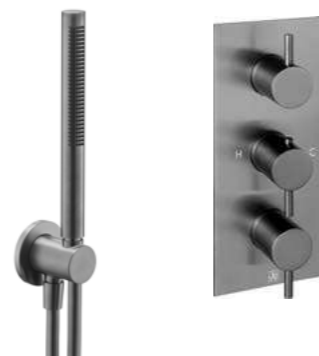

Vos 2 outlet shower valve,
arm 400mm, overhead shower
250mm, round water outlet

COM 079   £1164.00