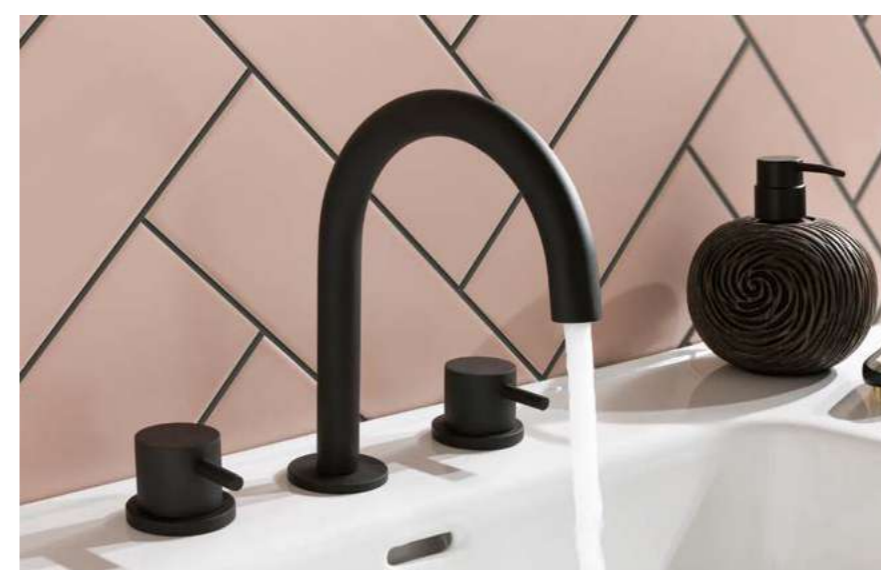

VOS Matt Black

Electroplated

NEW