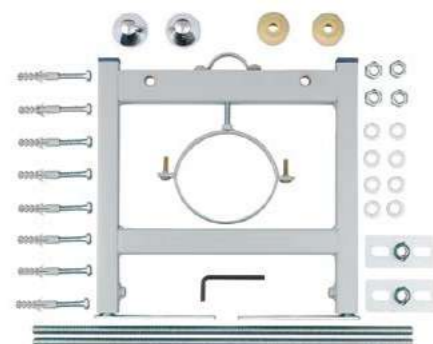

- Supplied**
 Support brackets
 Support bolts
 M10 x 65 long square neck dome
 Head screws
 M10 nuts and washers
 Steel plate
 Screws
 Wall plugs
 Wall brackets

For wall hung pan/bidet
 SUPPORT SET

1526 £120.00