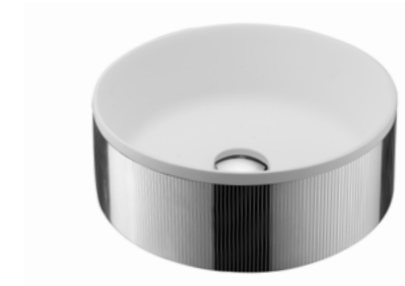

Round bench basin with unslotted click clack waste
Ø: 360mm H: 120mm

64CTR360CH £350.00

Towel rail
W: 600mm P: 72mm
64111CH £55.00