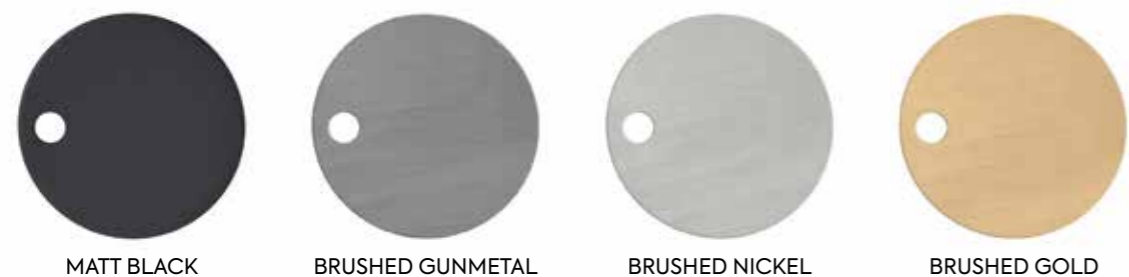

Toilet Seat Hinge Covers

Toilet Seat Hinge Covers			
Description	Colour	Product Code	RRP (inc vat)
Seat Hinge Covers (Pair)	Matt Black	ST-HINGE-MB	£36.00
Seat Hinge Covers (Pair)	Brushed Nickel	ST-HINGE-BN	£36.00
Seat Hinge Covers (Pair)	Brushed Gold	ST-HINGE-BG	£36.00
Seat Hinge Covers (Pair)	Brushed Gunmetal	ST-HINGE-GM	£36.00

Toilet Seats - Sandwich Style

Toilet Seats			
Description	Colour	Product Code	RRP (inc vat)
Toilet Seat for: • 23.c-BTW-RI • 23.c-BTW-CY	White	23.c-TS-1	£99.00
Toilet Seat for: • 23.c-CCP • 23.c-CHCC • 23.c-WM-CY • 23.c-WM-RI	White	23.c-TS-2	£99.00