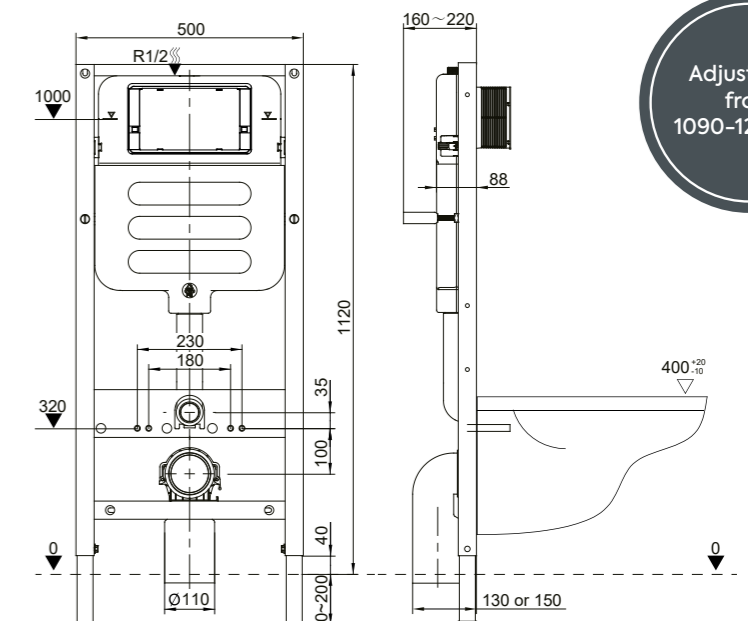

Slimline 1120mm Frame and Dual Flush Cistern

Product Code	Price inc VAT
T-FRAM-CIST	£389.00

Adjustment from 1090-1200mm