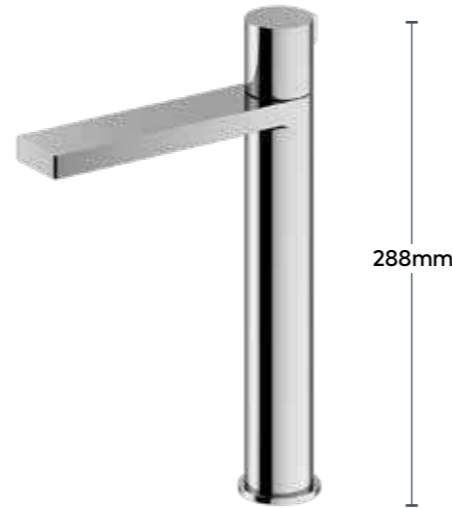

Extended Mono Basin Mixer with Universal Waste

288mm

	Brushed Gold	Brushed Gunmetal	Chrome
Product Code	PEN-313-BG	PEN-313-GM	PEN-313-PC
Price inc VAT	£399.00	£399.00	£349.00