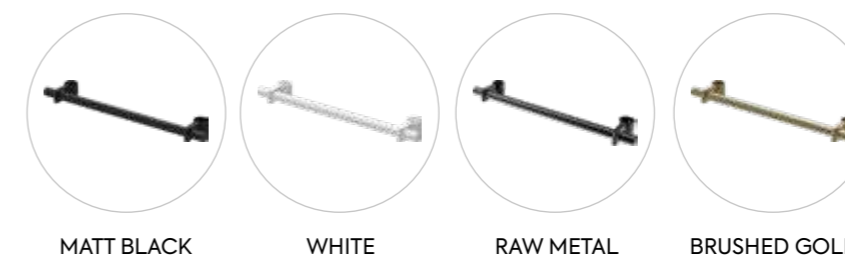

Column Hanging Rail

Colour examples:

Column Radiator Feet also available - See p229

Accessories - Column Hanging Rails				
Size (mm)	Description	Colour	Product Code	RRP (inc vat)
350mm	Column Hanging Rail	Raw Metal	HANG-RAIL-RM	£89.00
350mm	Column Hanging Rail	White	HANG-RAIL-WH	£89.00
350mm	Column Hanging Rail	Matt Black	HANG-RAIL-MB	£89.00
350mm	Column Hanging Rail	Brushed Brass/Gold	HANG-RAIL-BG	£89.00