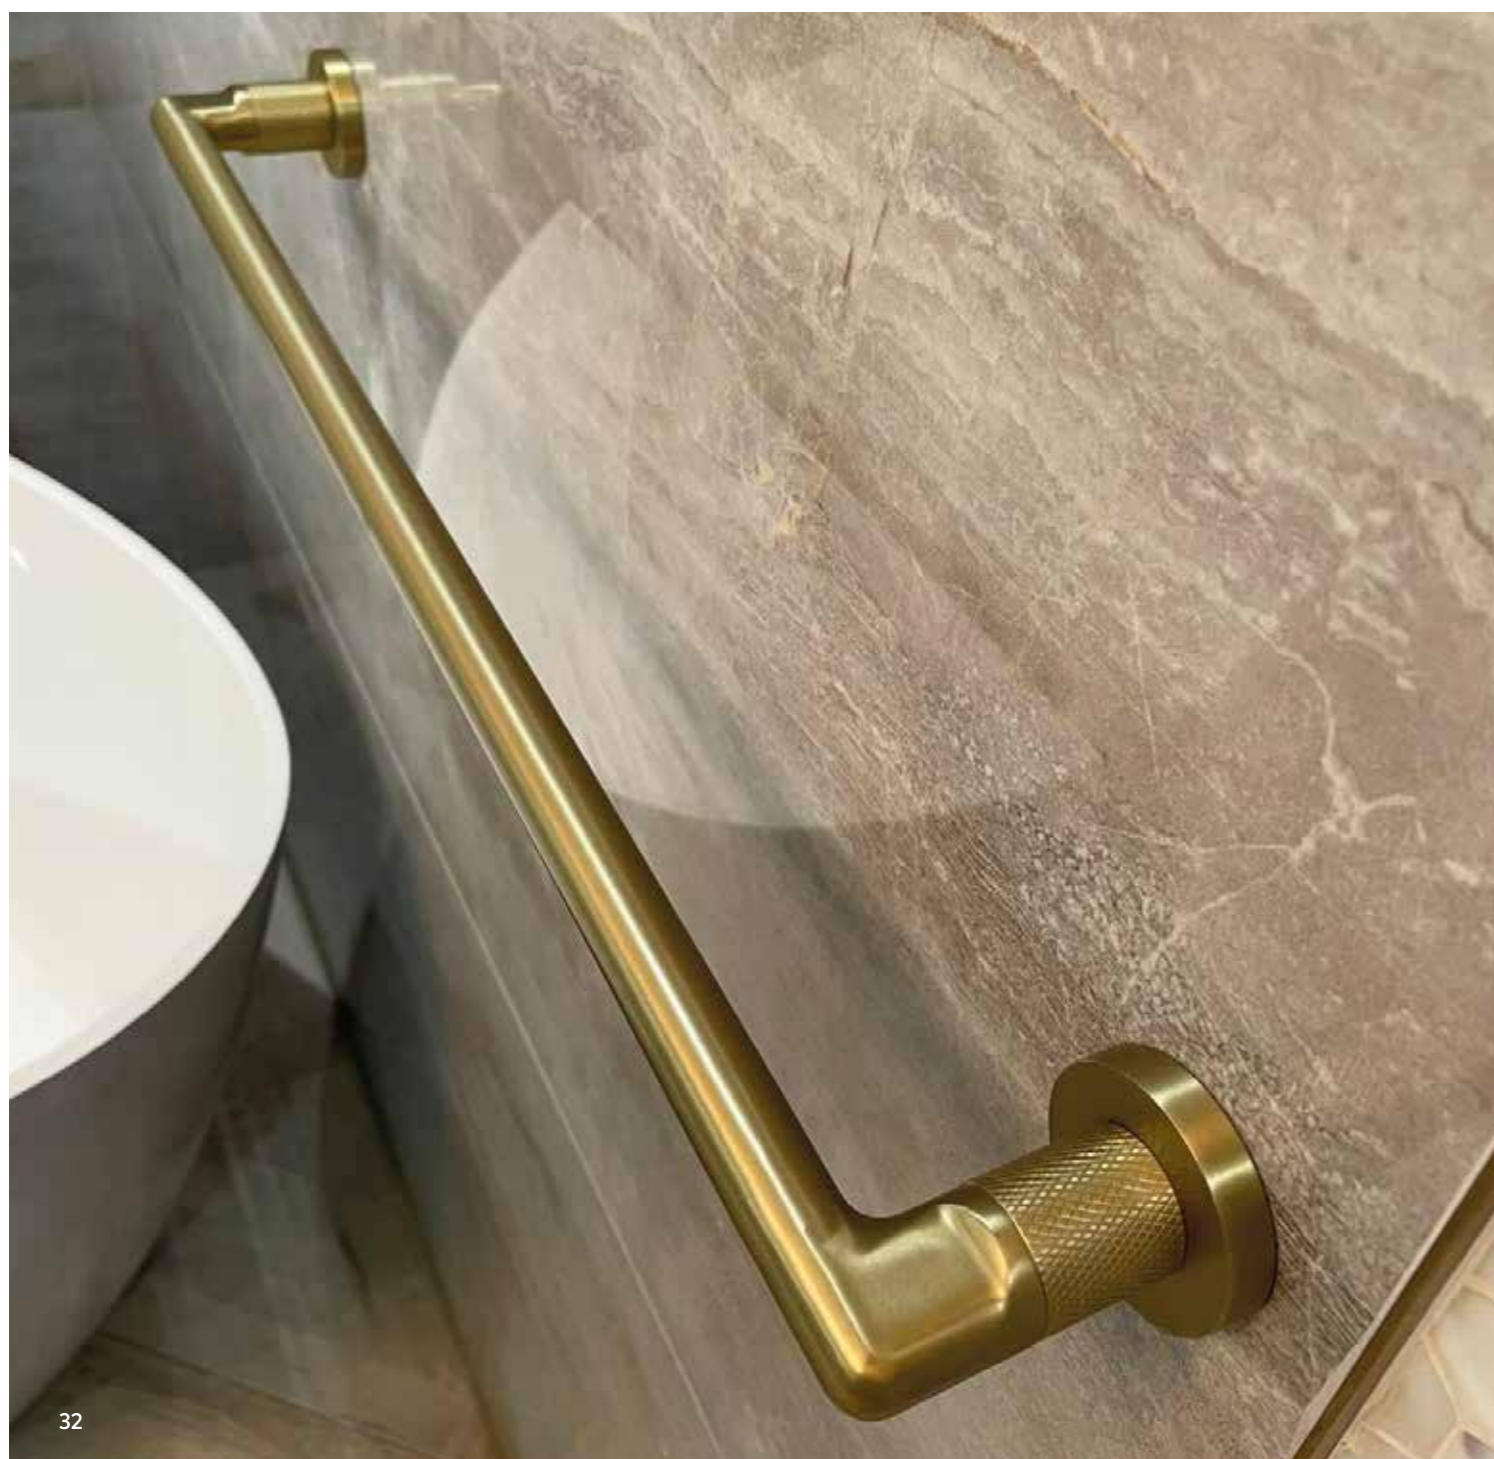

Towel Rail

610mm

	Chrome	Matt Black	Brushed Gold
Product Code	GEO-111-CH	GEO-111-MB	GEO-111-BG
Price inc VAT	£109.00	£139.00	£139.00

Hand Towel Rail

300mm

	Chrome	Matt Black	Brushed Gold	Brushed Gunmetal
Product Code	GEO-114-CH	GEO-114-MB	GEO-114-BG	GEO-114-GM
Price inc VAT	£79.00	£99.00	£99.00	£99.00

Toilet Roll Holder

	Chrome	Matt Black	Brushed Gold	Brushed Gunmetal
Product Code	GEO-112-CH	GEO-112-MB	GEO-112-BG	GEO-112-GM
Price inc VAT	£59.00	£79.00	£79.00	£79.00

Toilet Brush

	Chrome	Matt Black	Brushed Gold	Brushed Gunmetal
Product Code	TBRUSH-PC	TBRUSH-MB	TBRUSH-BG	TBRUSH-GM
Price inc VAT	£99.00	£139.00	£169.00	£169.00

Robe Hook

	Chrome	Matt Black	Brushed Gold	Brushed Gunmetal
Product Code	GEO-113-CH	GEO-113-MB	GEO-113-BG	GEO-113-GM
Price inc VAT	£49.00	£69.00	£69.00	£69.00

Corner Shower Basket

	Chrome	Matt Black	Brushed Gold	Brushed Gunmetal
Product Code	SHWB-115-CH	SHWB-115-MB	SHWB-115-BG	SHWB-115-GM
Price inc VAT	£89.00	£109.00	£129.00	£129.00