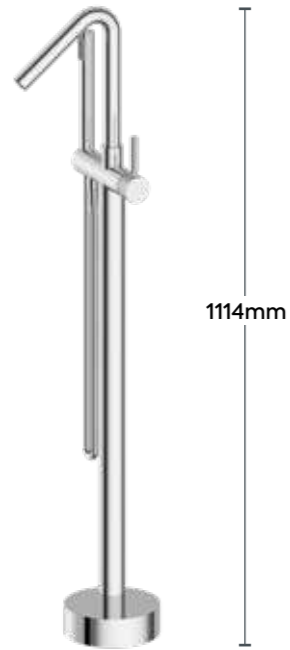

Freestanding Bath Shower Mixer