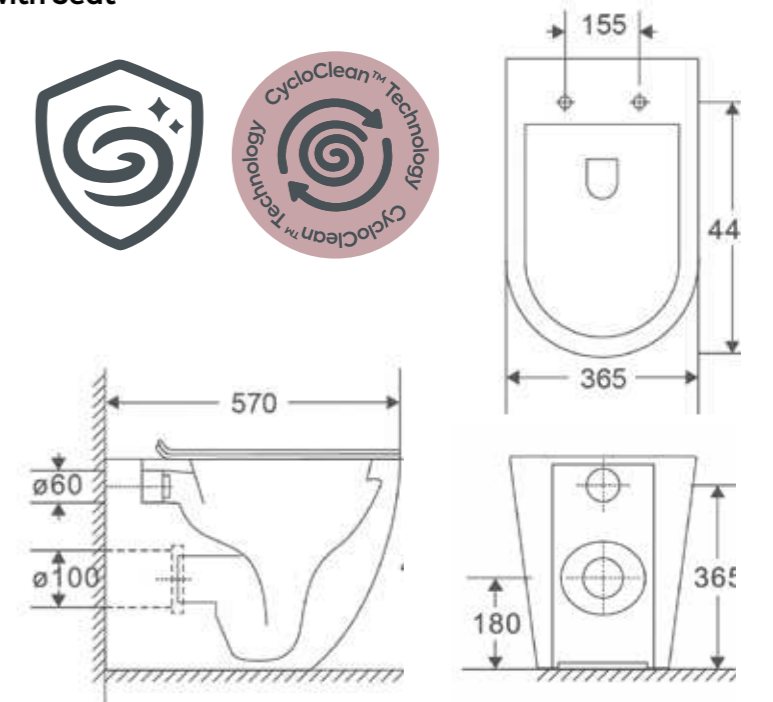

23.c Back to the Wall CycloClean™ WC with Seat

Flush Type	Product Code	Price inc VAT
CycloClean	23.c-BTW-CY	£399.00
Rimless	23.c-BTW-RI	£379.00