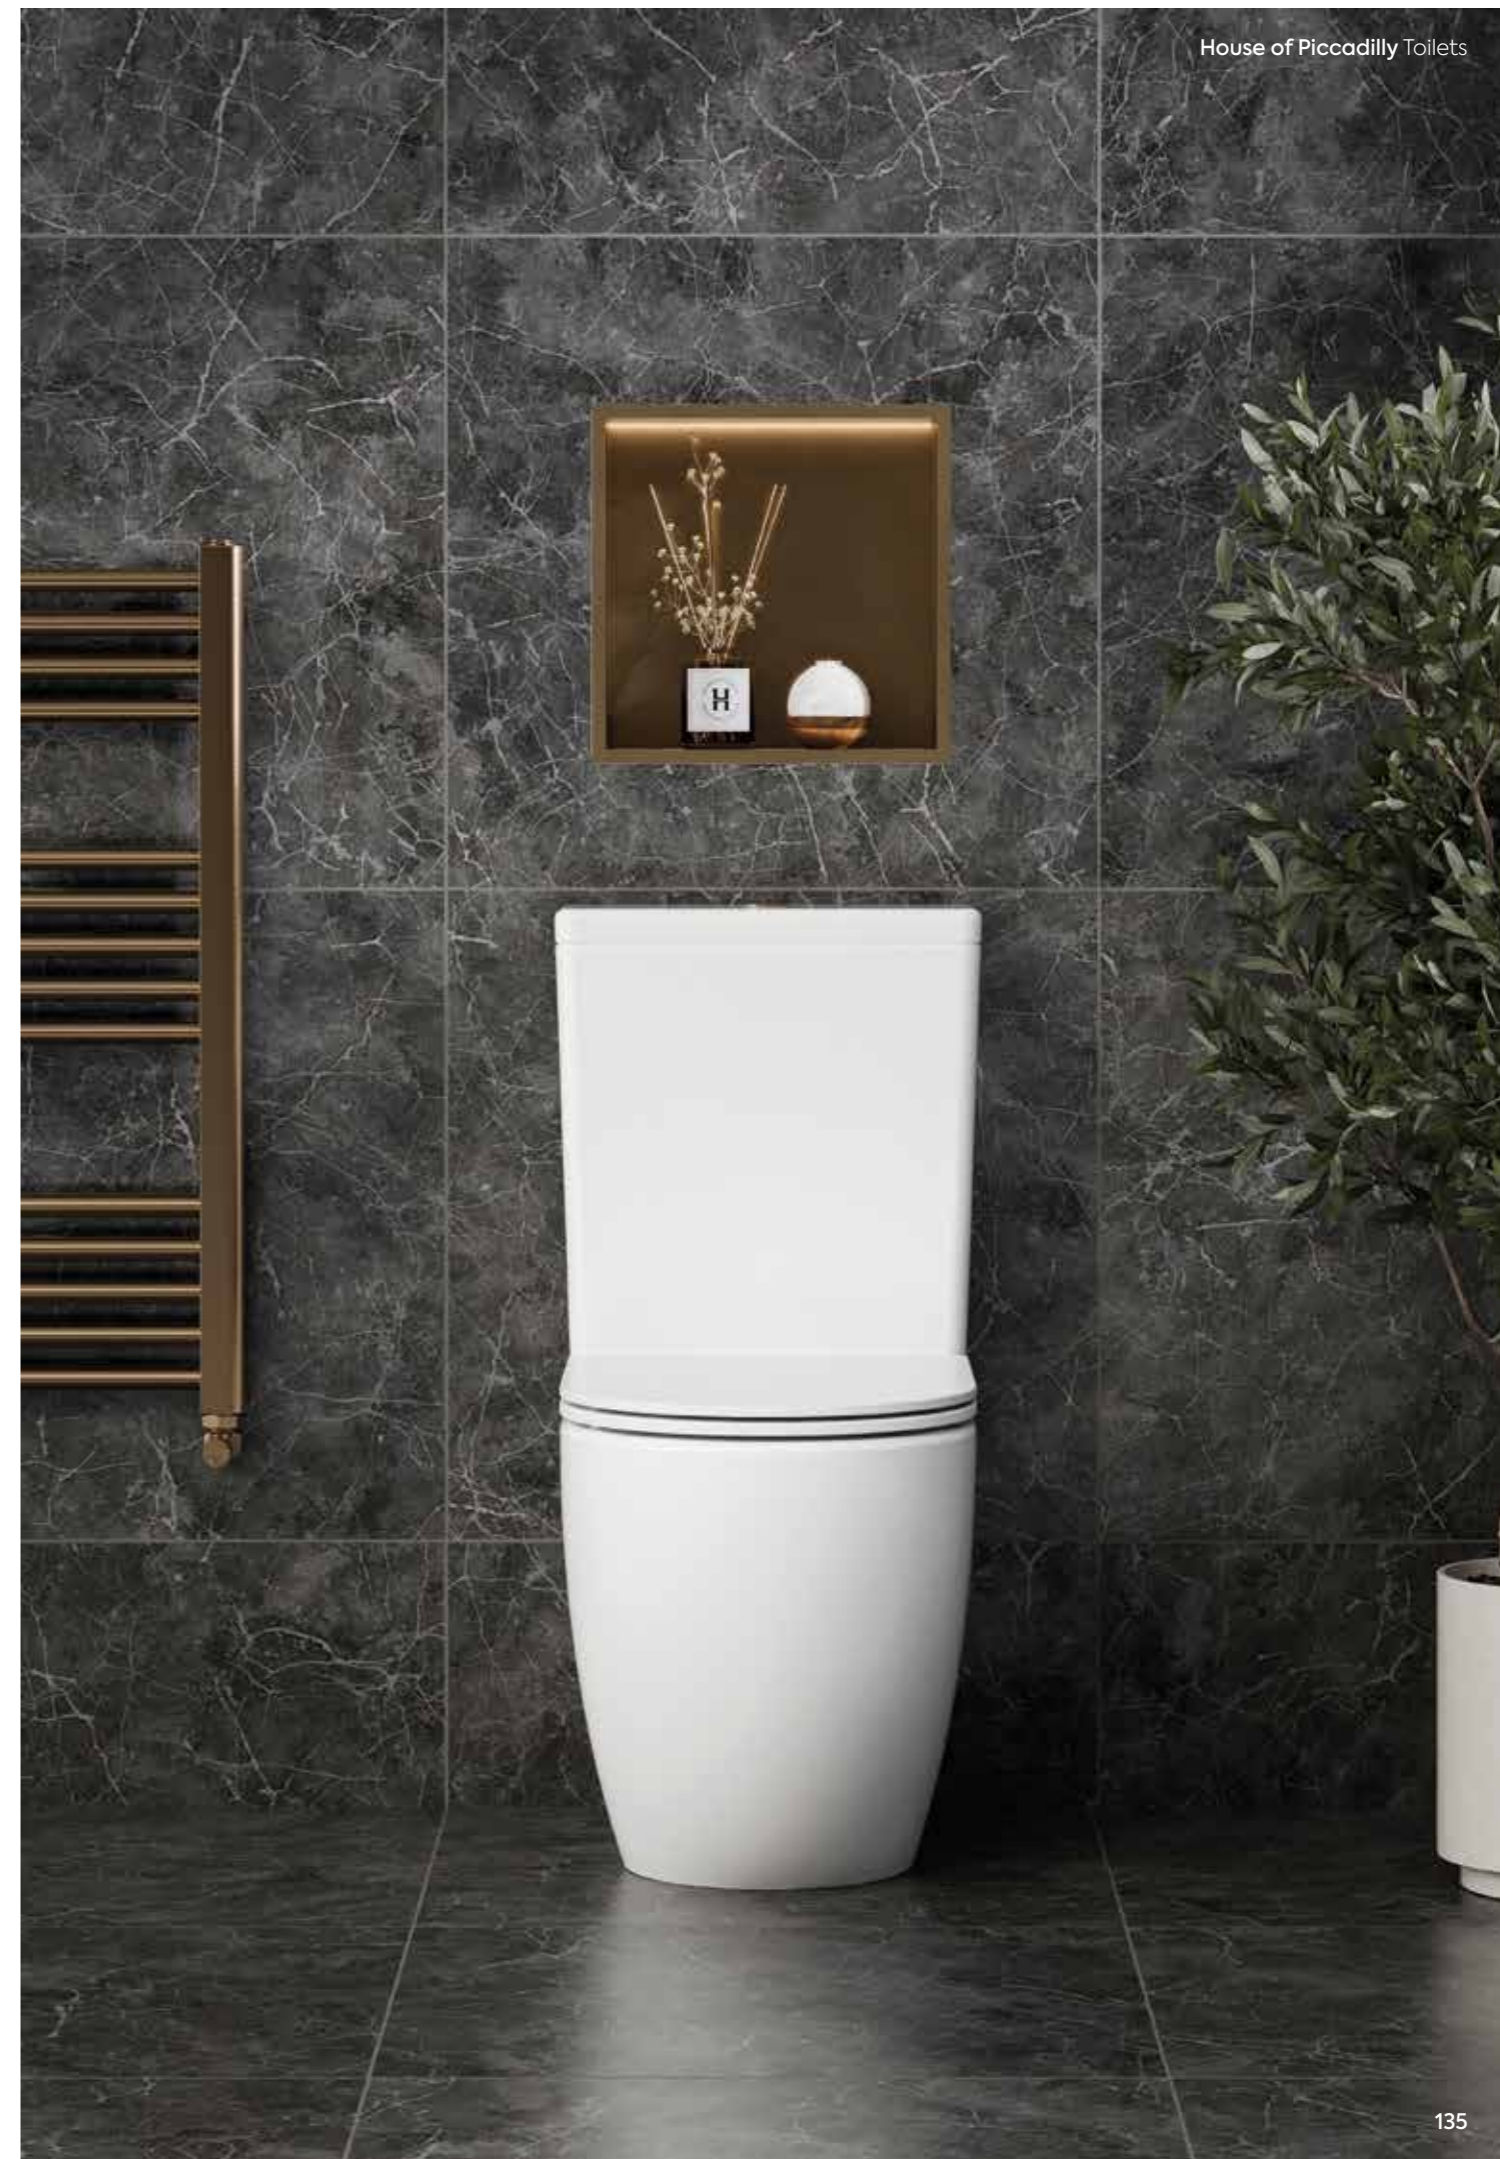

Flush Buttons

Flush Buttons			
Description	Colour	Product Code	RRP (inc vat)
Close Coupled Flat Flush Button	Matt Black	CC-FL-MB	£49.00
Close Coupled Flat Flush Button	Brushed Nickel	CC-FL-BN	£49.00
Close Coupled Flat Flush Button	Brushed Gold	CC-FL-BG	£49.00
Close Coupled Flat Flush Button	Brushed Gunmetal	CC-FL-GM	£49.00

Toilet Seat Hinge Covers

Toilet Seat Hinge Covers			
Description	Colour	Product Code	RRP (inc vat)
Seat Hinge Covers (Pair)	Matt Black	ST-HINGE-MB	£36.00
Seat Hinge Covers (Pair)	Brushed Nickel	ST-HINGE-BN	£36.00
Seat Hinge Covers (Pair)	Brushed Gold	ST-HINGE-BG	£36.00
Seat Hinge Covers (Pair)	Brushed Gunmetal	ST-HINGE-GM	£36.00

Toilet Seats - Sandwich Style

Toilet Seats			
Description	Colour	Product Code	RRP (inc vat)
Toilet Seat for: • 23.c-BTW-RI • 23.c-BTW-CY	White	23.c-TS-1	£99.00
Toilet Seat for: • 23.c-CCP • 23.c-CHCC • 23.c-WM-CY • 23.c-WM-RI	White	23.c-TS-2	£99.00