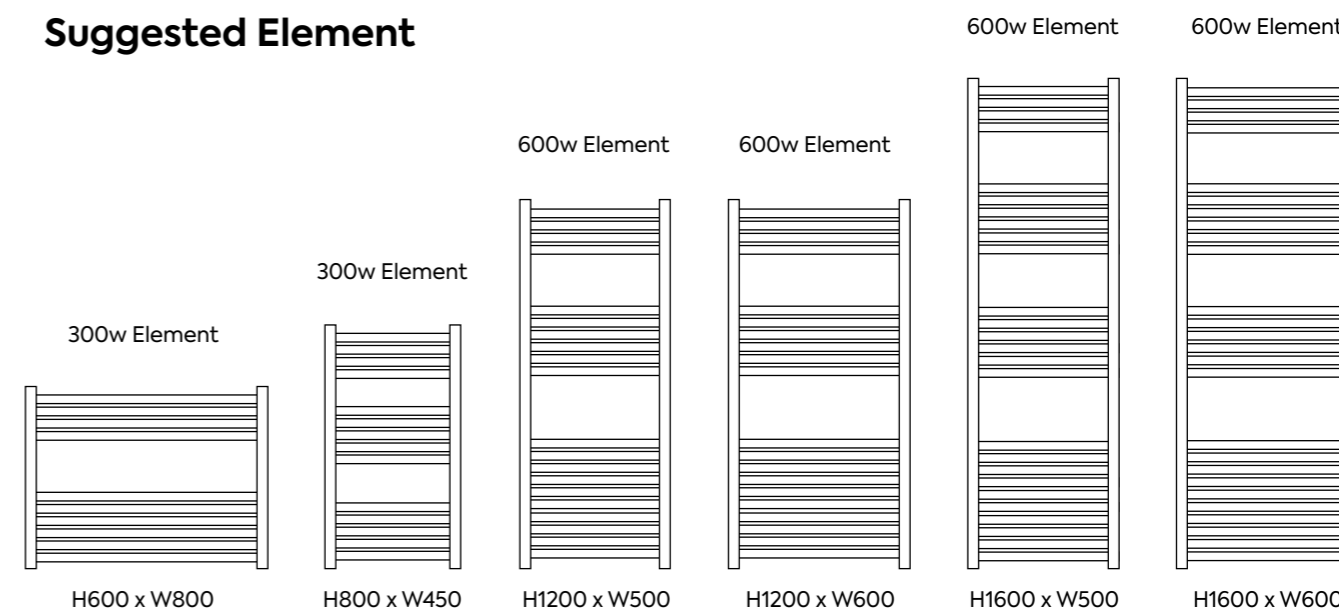

Suggested Element