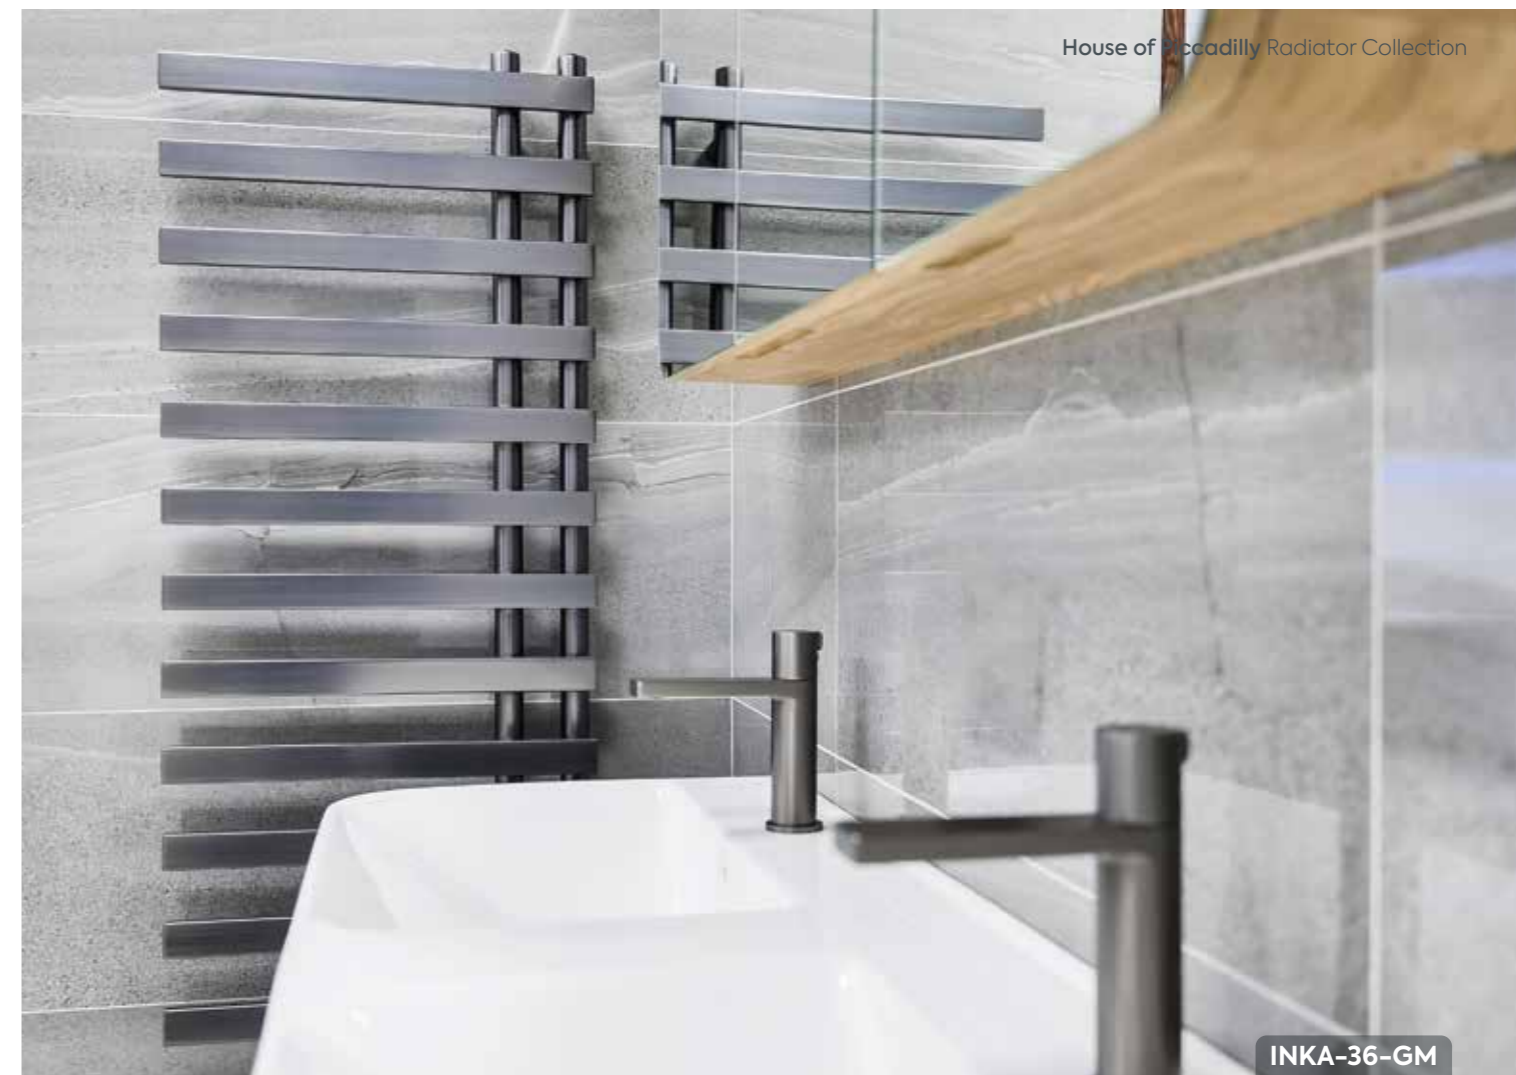

Inka

Heated Towel Rails

When it comes to simple luxury, the caress of a warm, thick towel on damp skin has to be among the finest. Slipping your towel from this elegant rail just elevates it that little bit more.

Features:

- **Superior Heat Output:** 42mm bars deliver outstanding warmth.
- **Reversible Design:** One size that can be fitted reversibly to suit any bathroom layout.
- **Space-Saving Design:** Concealed fixing points create a seamless look.
- **Stylish Finishes:** Complements all brassware finishes.
- **Elegant Details:** Colour-matched accessories provide a cohesive and sophisticated appearance.