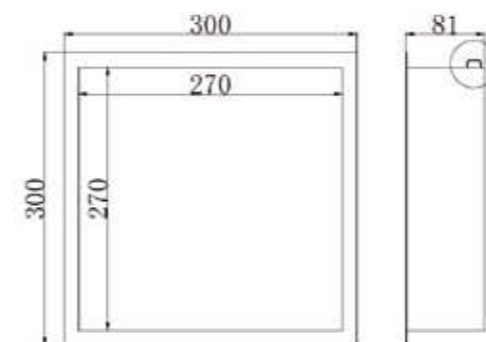

LED Wall Niches

300 x 300mm