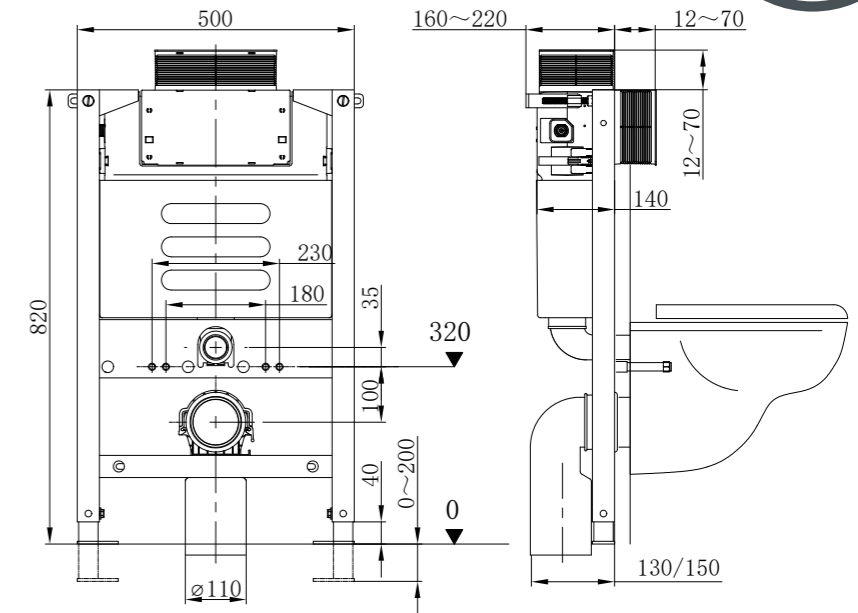

**Adjustable Height In-Wall  
Dual Flush Cistern**

Product Code	Price inc VAT
T-CIST	£189.00

**820mm Frame and Dual Flush Cistern**

Product Code	Price inc VAT
T-FRAM-820-CIST	£389.00

Adjustment from 790-900mm