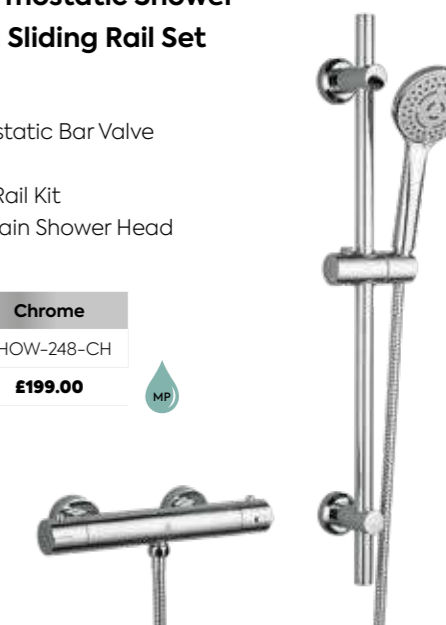

### Exposed Thermostatic Shower Set with Rain Overhead Shower and Sliding Pencil Handshower

200mm Head

	Brushed Gold	Matt Black	Chrome	Brushed Nickel	Gunmetal
Product Code	SHOW-211-BG	SHOW-211-MB	SHOW-211-CH	SHOW-211-BN	SHOW-211-GM
Price inc VAT	£699.00	£639.00	£569.00	£699.00	£699.00

### Exposed Thermostatic Shower Set with Square Rain Overhead Shower and Sliding Square Handshower

	Matt Black	Chrome
Product Code	SHOW-231-MB	SHOW-231-CH
Price inc VAT	£639.00	£599.00

### Exposed Thermostatic Shower Set with Rain Sliding Rail Set

Included:  
Exposed Thermostatic Bar Valve  
Fast Fix Kit  
Adjustable Slide Rail Kit  
Single Function Rain Shower Head  
Hose

	Chrome
Product Code	SHOW-248-CH
Price inc VAT	£199.00