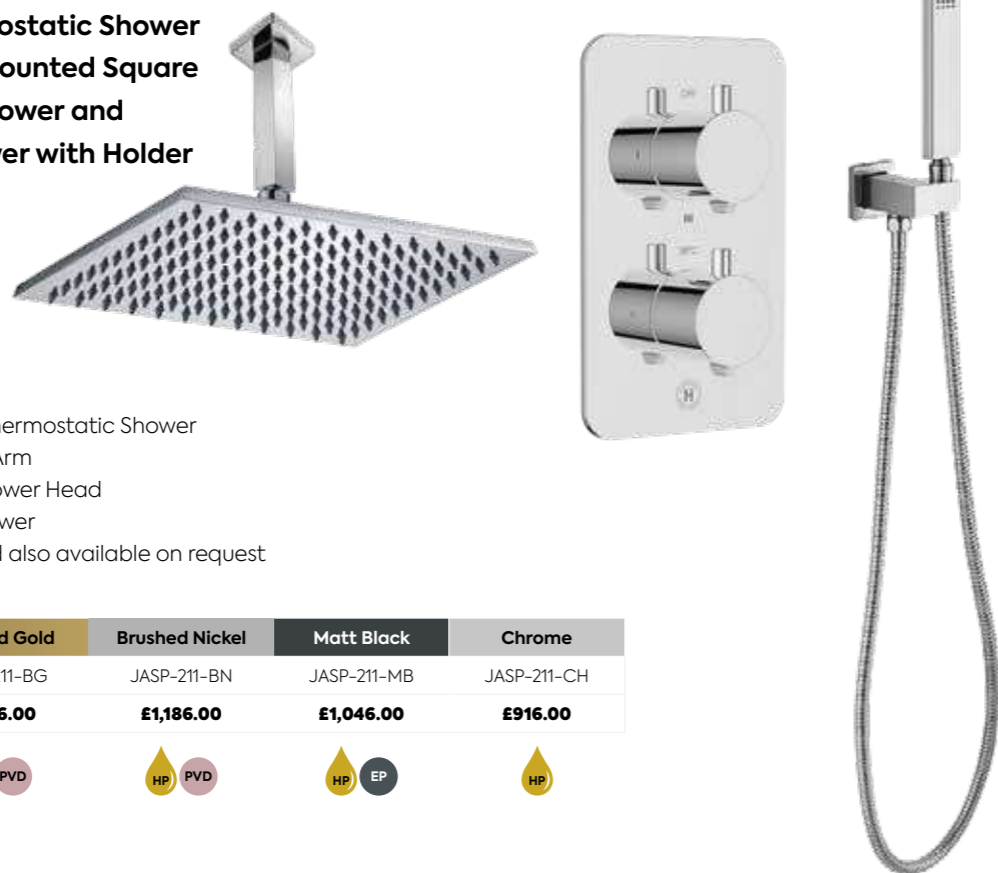

Concealed Thermostatic Shower Set with Ceiling Mounted Square Rain Overhead Shower and Square Handshower with Holder

Included:
Jasper 2-Way Square Thermostatic Shower
250mm Square Ceiling Arm
250mm Square Rain Shower Head
Square Pencil Hand Shower
Rain Hand Shower Head also available on request

	Brushed Gold	Brushed Nickel	Matt Black	Chrome
Product Code	JASP-211-BG	JASP-211-BN	JASP-211-MB	JASP-211-CH
Price inc VAT	£1,186.00	£1,186.00	£1,046.00	£916.00
	HP PVD	HP PVD	HP EP	HP