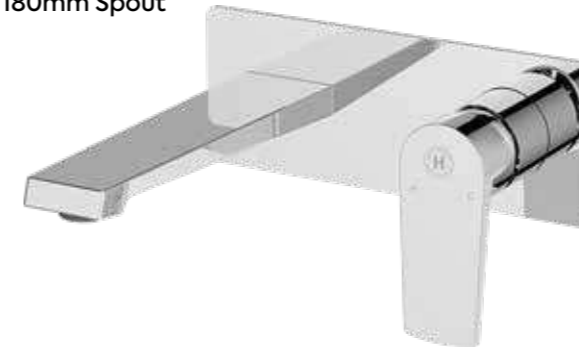

239mm

	Brushed Gold	Matt Black	Chrome	Brushed Nickel
<b>Product Code</b>	JASP-314-BG	JASP-314-MB	JASP-314-PC	JASP-314-BN
<b>Price inc VAT</b>	£349.00	£319.00	£269.00	£349.00

**Wall Mounted Bath Mixer with Back Plate**  
180mm Spout