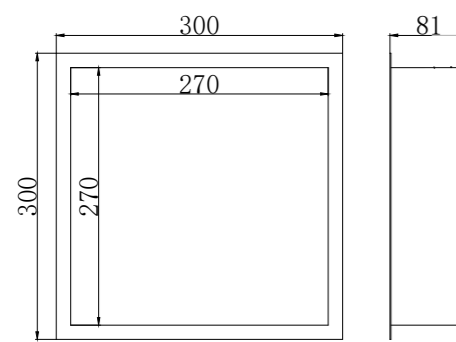

Wall Niches

300 x 300mm