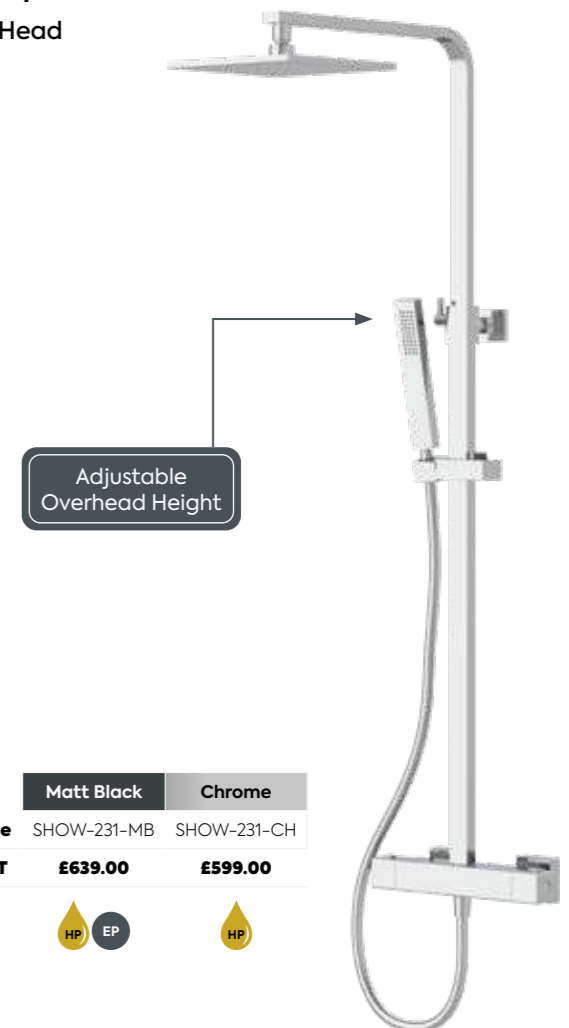

**2 Hole Deck Mounted Bath Mixer**  
180mm Spout

	Brushed Gold	Matt Black	Chrome	Brushed Nickel
<b>Product Code</b>	JASP-413-BG	JASP-413-MB	JASP-413-PC	JASP-413-BN
<b>Price inc VAT</b>	£409.00	£379.00	£329.00	£409.00

**Freestanding Bath Shower Mixer**

975mm

	Brushed Gold	Matt Black	Chrome	Brushed Nickel
<b>Product Code</b>	JASP-412-BG	JASP-412-MB	JASP-412-PC	JASP-412-BN
<b>Price inc VAT</b>	£1,099.00	£899.00	£819.00	£1,099.00

**Exposed Thermostatic Shower Set with Square Rain Overhead Shower and Sliding Square Handshower**  
200mm Head

Adjustable Overhead Height

	Matt Black	Chrome
<b>Product Code</b>	SHOW-231-MB	SHOW-231-CH
<b>Price inc VAT</b>	£639.00	£599.00