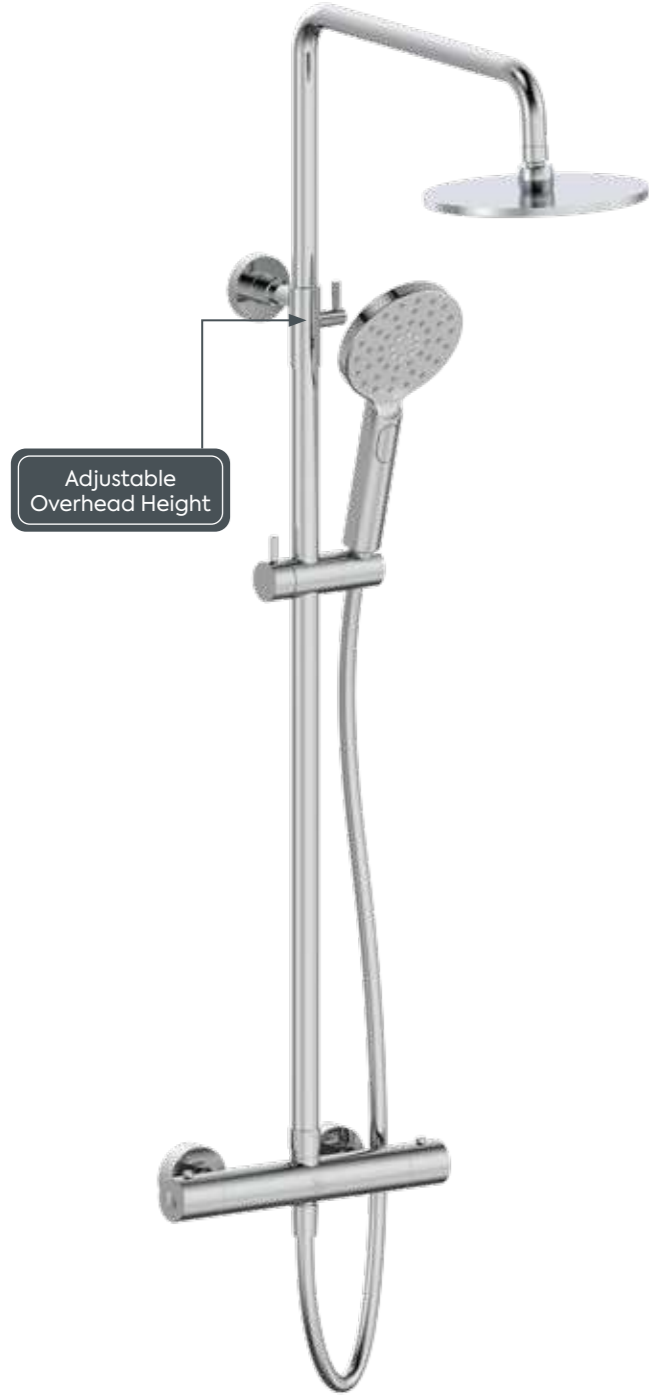

**2 Hole Deck Mounted Bath Mixer**

	Brushed Gold	Brushed Gunmetal	Chrome
<b>Product Code</b>	PEN-413-BG	PEN-413-GM	PEN-413-PC
<b>Price inc VAT</b>	<b>£409.00</b>	<b>£409.00</b>	<b>£329.00</b>

**Freestanding Bath Shower Mixer**

999mm

	Brushed Gold	Brushed Gunmetal	Chrome
<b>Product Code</b>	PEN-412-BG	PEN-412-GM	PEN-412-PC
<b>Price inc VAT</b>	<b>£1,149.00</b>	<b>£1,149.00</b>	<b>£999.00</b>

**Exposed Thermostatic Shower Set with Rain Overhead Shower and Sliding Rain Handshower**  
200mm Head