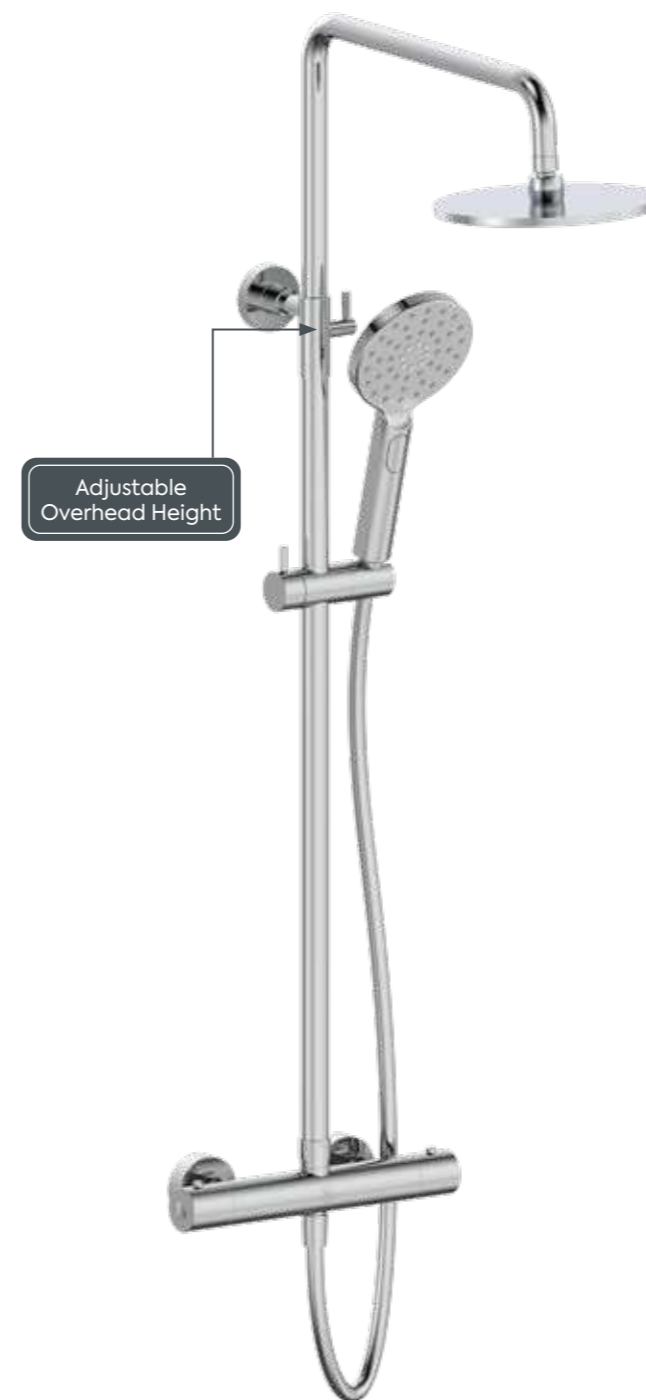

**Freestanding Bath Shower Mixer**

1200mm

	Brushed Gold	Brushed Nickel	Chrome
<b>Product Code</b>	ELYSHA-412-BG	ELYSHA-412-BN	ELYSHA-412-CH
<b>Price inc VAT</b>	<b>£999.00</b>	<b>£999.00</b>	<b>£799.00</b>

**3 Hole Wall Mounted Bath Mixer**  
195mm Spout

	Brushed Gold	Brushed Nickel	Chrome
<b>Product Code</b>	ELYSHA-414-BG	ELYSHA-414-BN	ELYSHA-414-CH
<b>Price inc VAT</b>	<b>£419.00</b>	<b>£419.00</b>	<b>£349.00</b>

**Wall Mounted Bath Mixer**  
195mm Spout

	Brushed Gold	Brushed Nickel	Chrome
<b>Product Code</b>	ELYSHA-411-BG	ELYSHA-411-BN	ELYSHA-411-CH
<b>Price inc VAT</b>	<b>£339.00</b>	<b>£339.00</b>	<b>£279.00</b>

**Exposed Thermostatic Shower Set with Rain Overhead Shower and Sliding Rain Handshower**  
200mm Head

Adjustable Overhead Height

	Brushed Gold	Brushed Nickel	Chrome
<b>Product Code</b>	SHOW-211-BAT-BG	SHOW-211-BAT-BN	SHOW-211-BAT-CH
<b>Price inc VAT</b>	<b>£699.00</b>	<b>£699.00</b>	<b>£569.00</b>