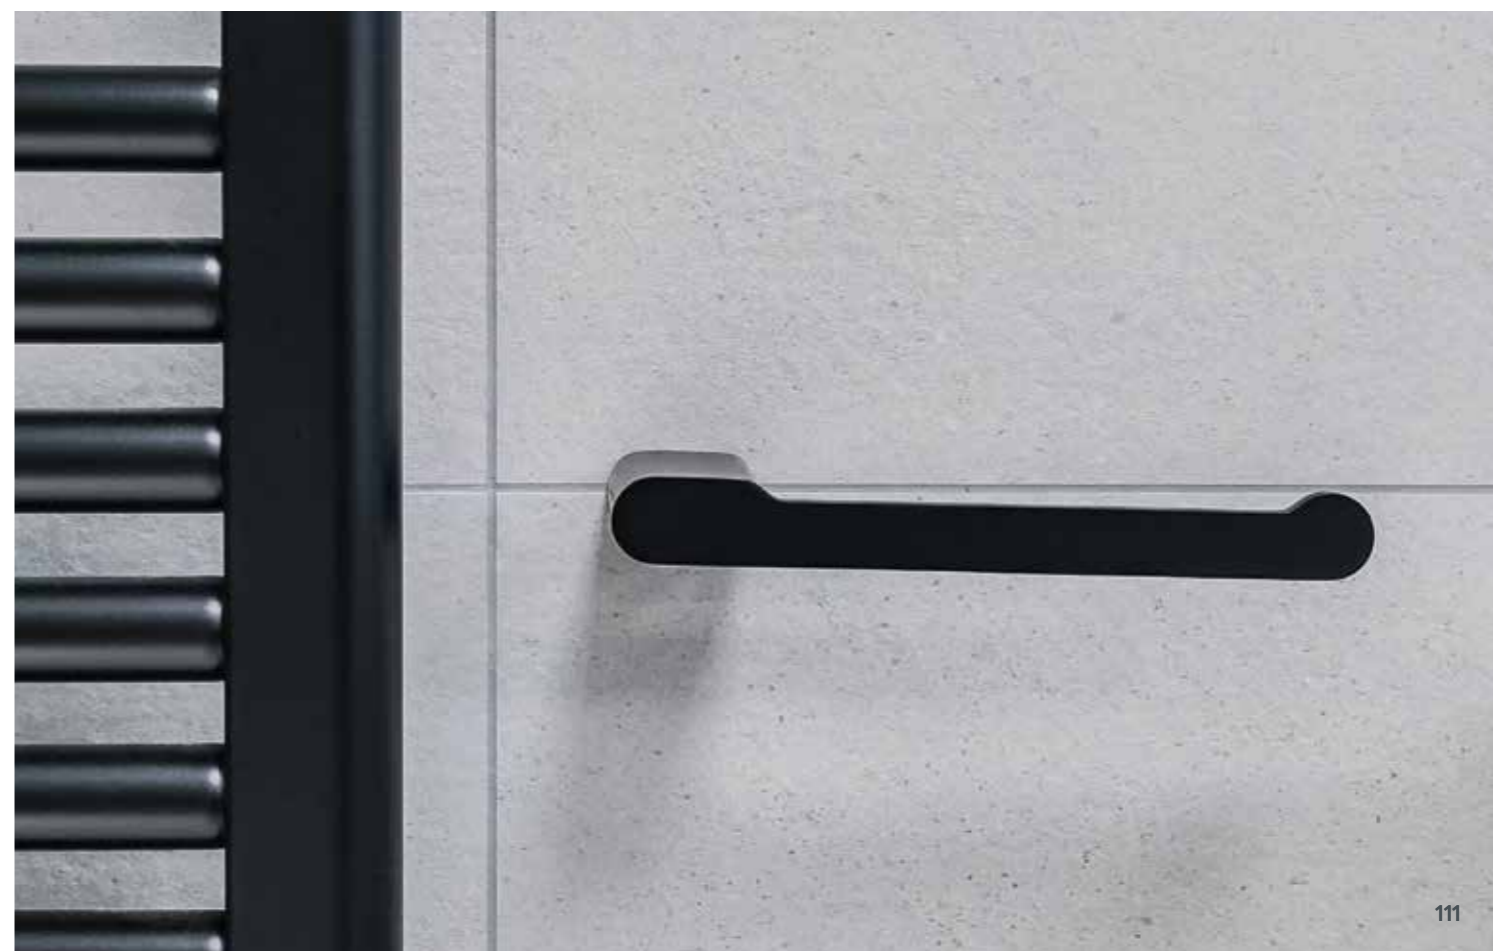

## Colours & Finishes

Brushed Gold

Brushed Gunmetal

Matt Black

Chrome

Brushed Nickel

**Towel Rail**  
600mm

	Chrome	Brushed Gold	Brushed Gunmetal
<b>Product Code</b>	ALB-111-PC	ALB-111-BG	ALB-111-GM
<b>Price inc VAT</b>	<b>£99.00</b>	<b>£129.00</b>	<b>£129.00</b>