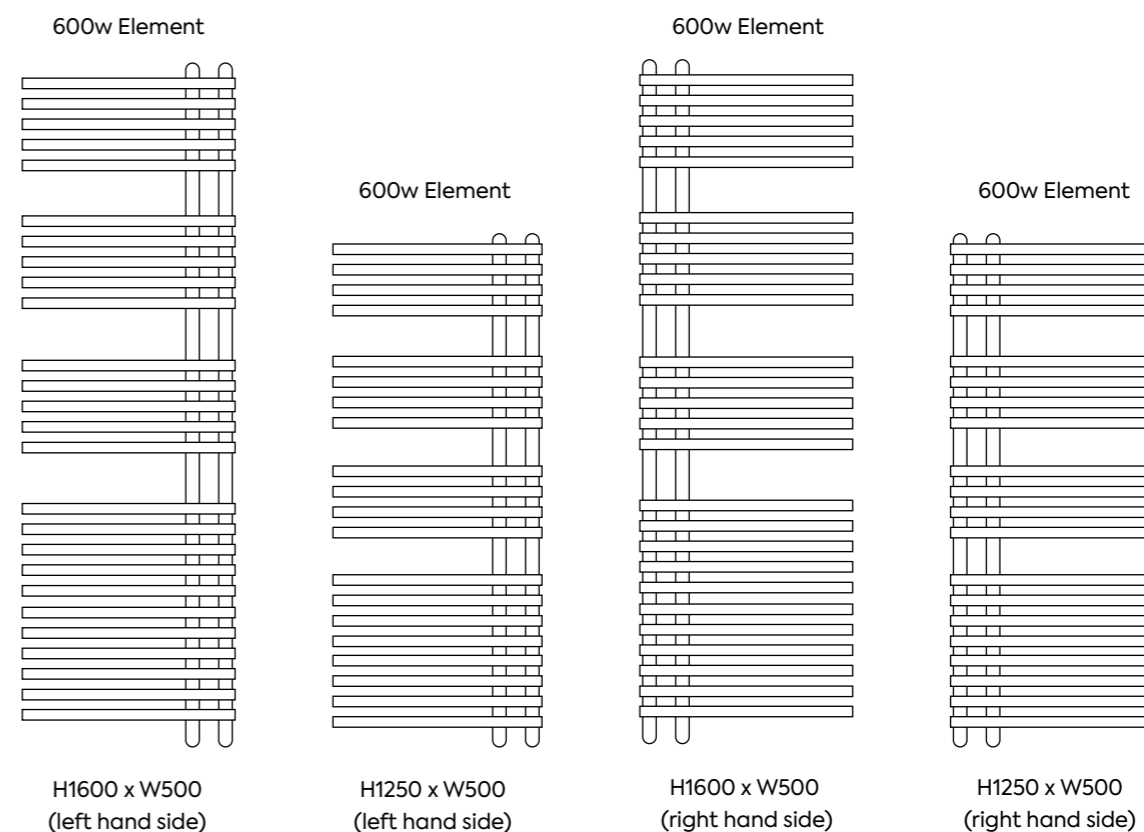

Suggested Element