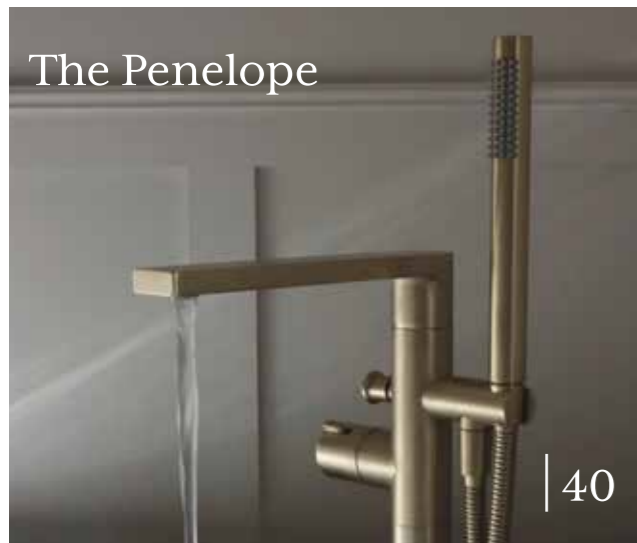

The Vienna | 20

The Sienna | 56