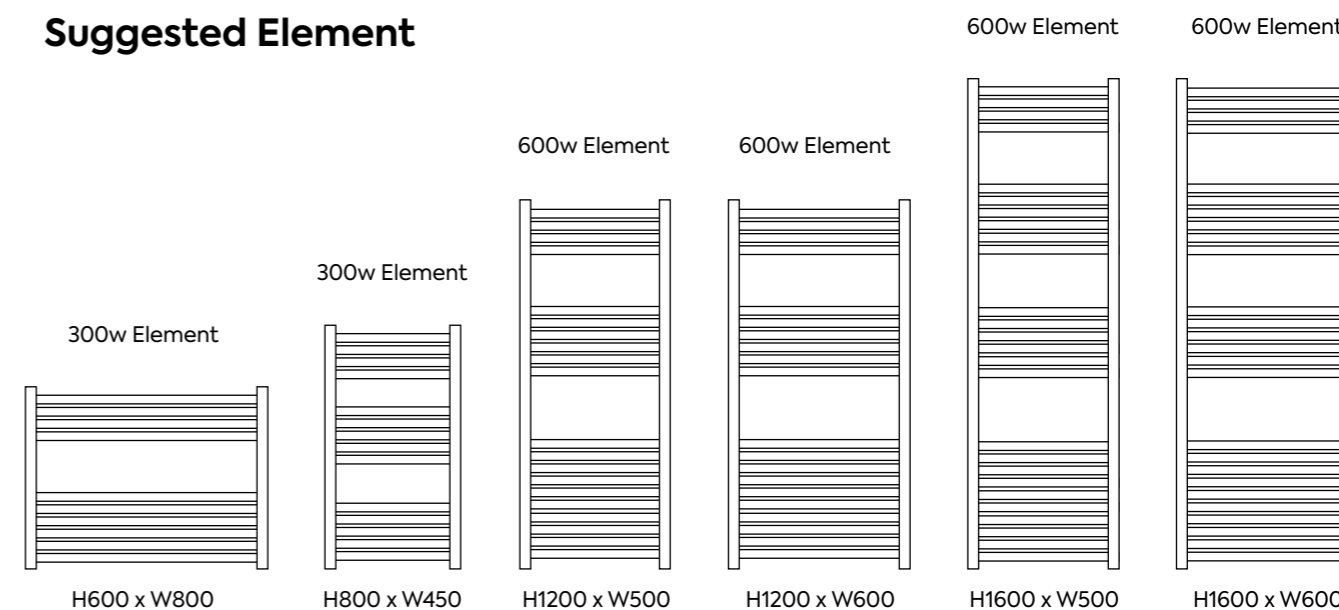

Suggested Element