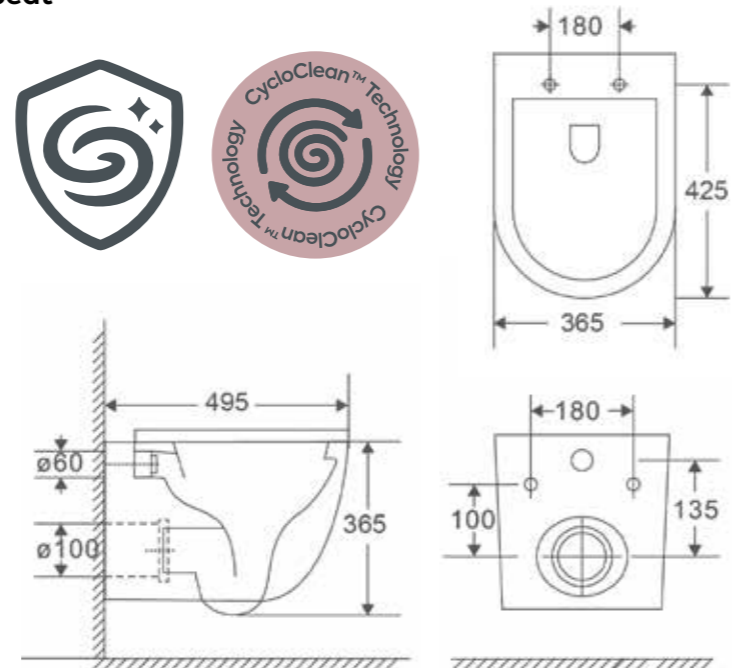

23.c Close Coupled CycloClean™ WC Set with Seat

Product Code	Price inc VAT
23.c-CCP	£499.00

23.c Close Coupled Comfort Height CycloClean™ WC Set with Seat

Product Code	Price inc VAT
23.c-CHCC	£499.00

23.c Wall Mounted CycloClean™ WC with Seat