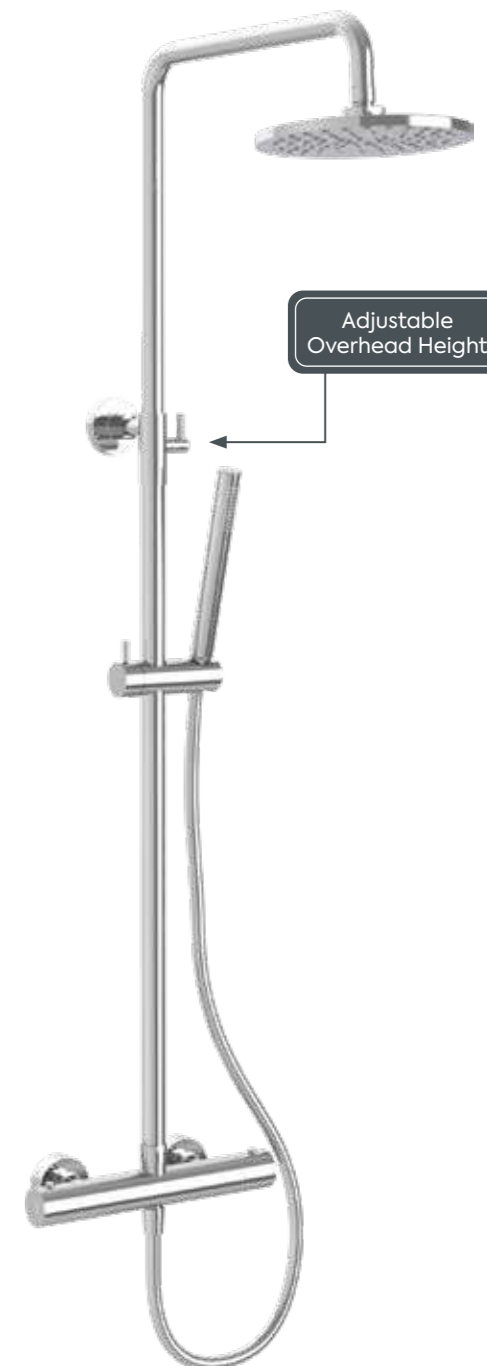

**Wall Mounted Bath Mixer**  
195mm Spout

	Brushed Gold	Brushed Nickel	Chrome
<b>Product Code</b>	ELYSHA-411-BG	ELYSHA-411-BN	ELYSHA-411-CH
<b>Price inc VAT</b>	<b>£339.00</b>	<b>£339.00</b>	<b>£279.00</b>

**Exposed Thermostatic Shower Set with Rain Overhead Shower and Sliding Rain Handshower**  
200mm Head

Adjustable Overhead Height

	Brushed Gold	Brushed Nickel	Chrome
<b>Product Code</b>	SHOW-211-BAT-BG	SHOW-211-BAT-BN	SHOW-211-BAT-CH
<b>Price inc VAT</b>	<b>£699.00</b>	<b>£699.00</b>	<b>£569.00</b>

**Exposed Thermostatic Shower Set with Rain Overhead Shower and Sliding Pencil Handshower**  
200mm Head

Adjustable Overhead Height

	Brushed Gold	Brushed Nickel	Chrome
<b>Product Code</b>	SHOW-211-BG	SHOW-211-BN	SHOW-211-CH
<b>Price inc VAT</b>	<b>£699.00</b>	<b>£699.00</b>	<b>£569.00</b>