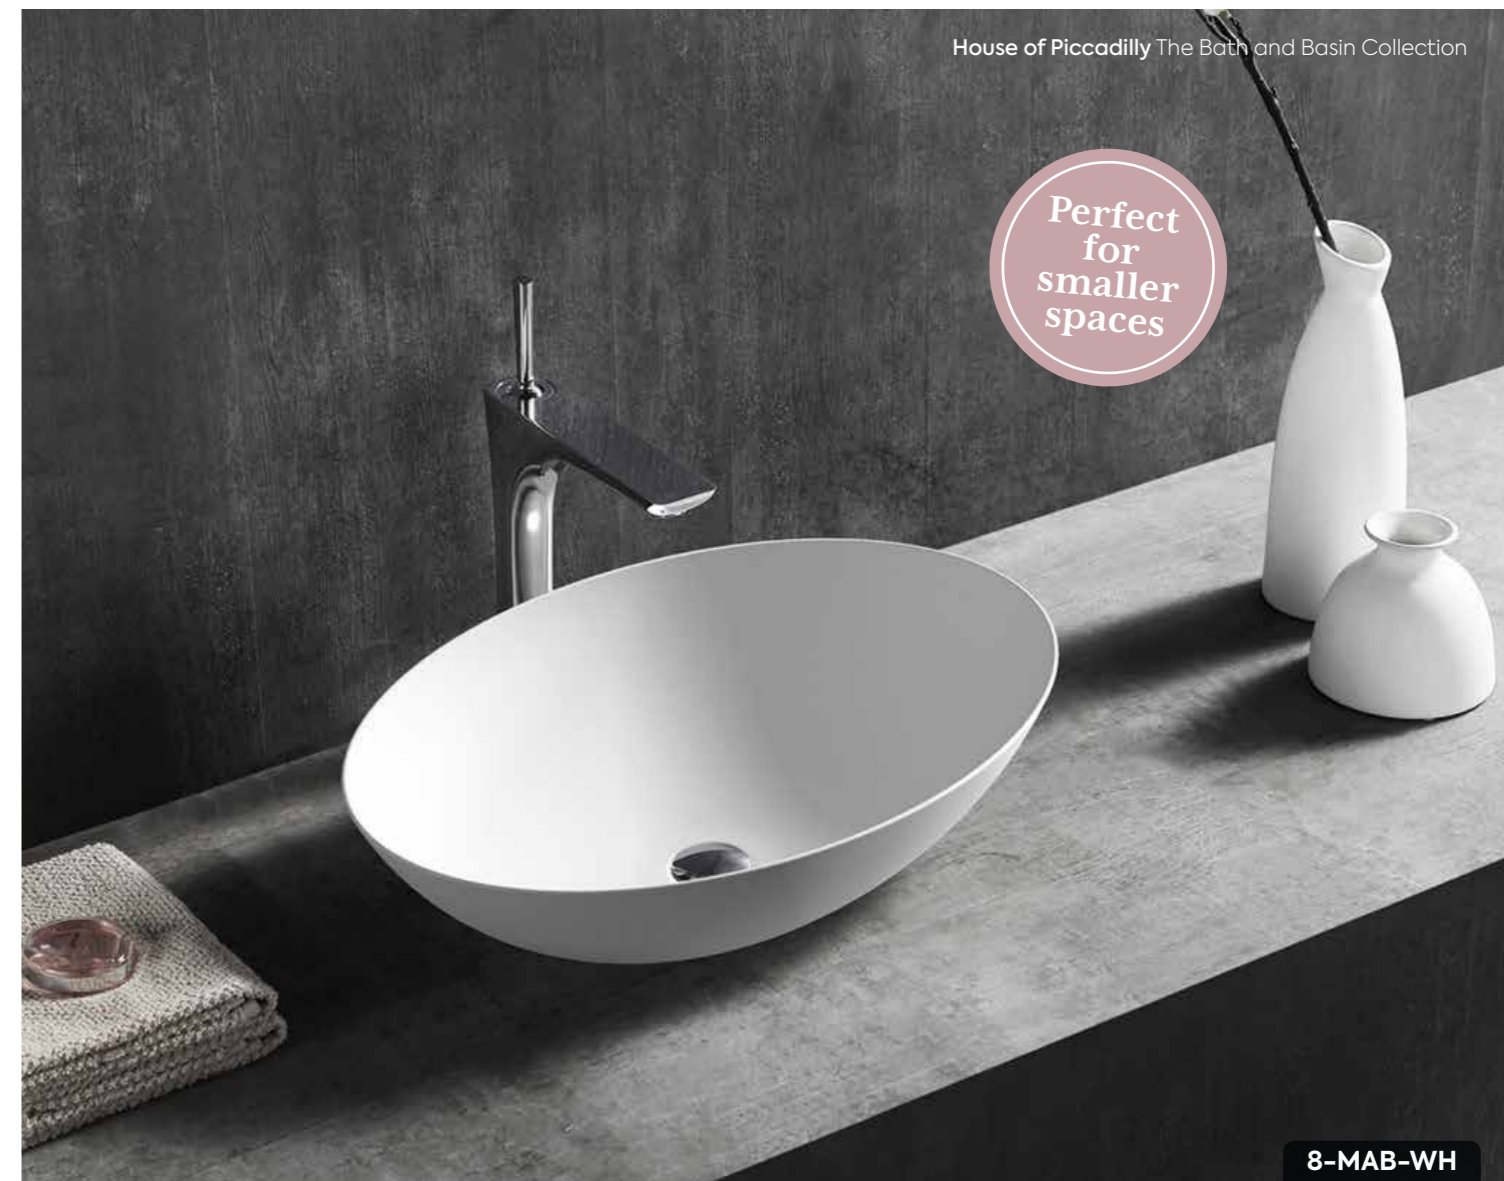

Perfect for smaller spaces

8-MAB-WH

The Mabel

Strength and practicality lies at the heart of The Mabel's fine porcelain-like profile. It's matt white finish gives an exquisite look, even in the most bijou of bathrooms.

Size (mm)	Colour	Product Code	RRP (inc vat)
500 x 350 x 150mm	Matt White	8-MAB-WH	£395.00

Supplied with matching coloured waste.