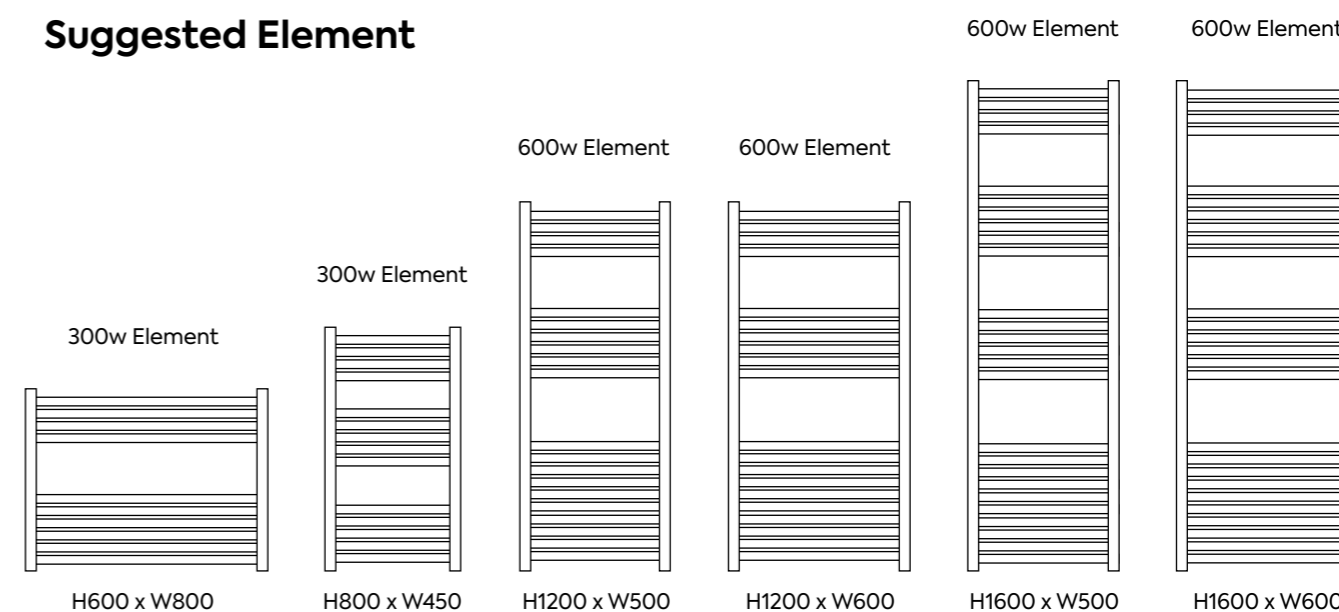

Suggested Element