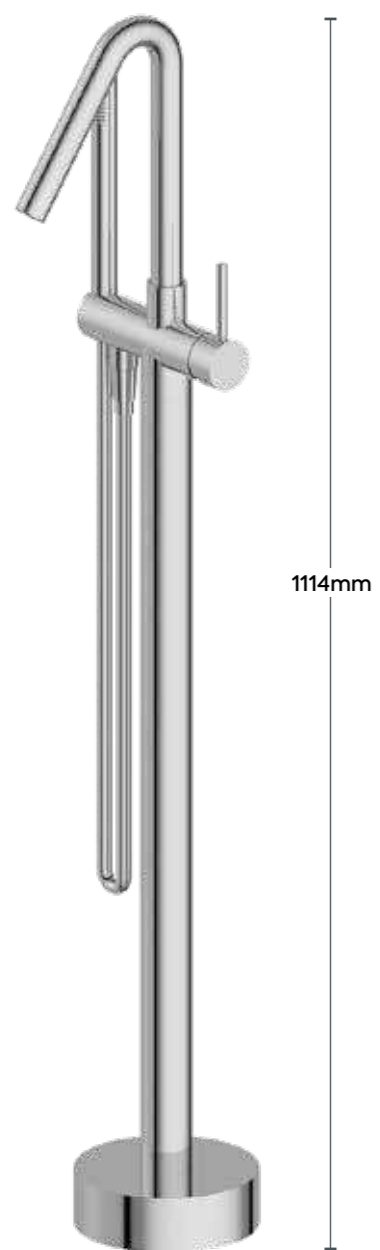

Freestanding Bath Shower Mixer