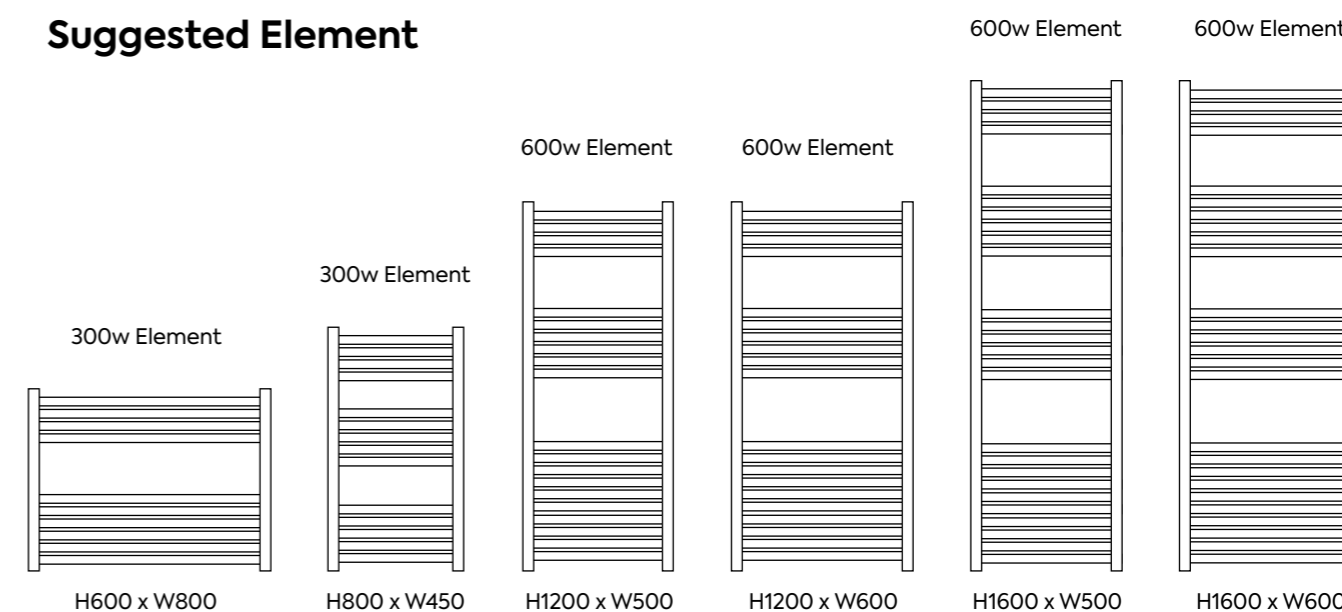

Suggested Element