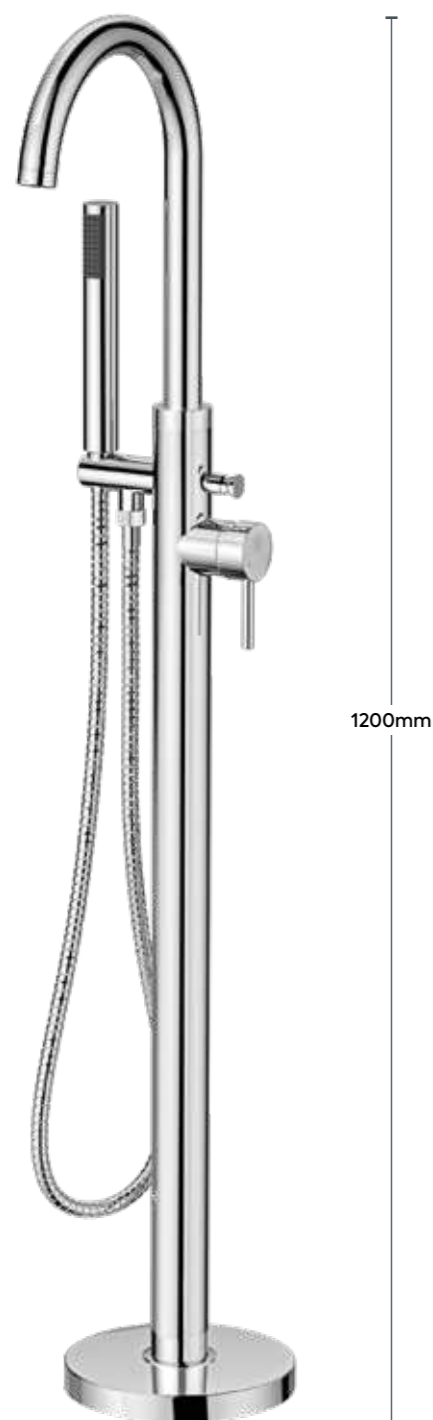

Freestanding Bath Shower Mixer

1200mm

	Brushed Gold	Brushed Nickel	Chrome
Product Code	ELYSHA-412-BG	ELYSHA-412-BN	ELYSHA-412-CH
Price inc VAT	£999.00	£999.00	£799.00