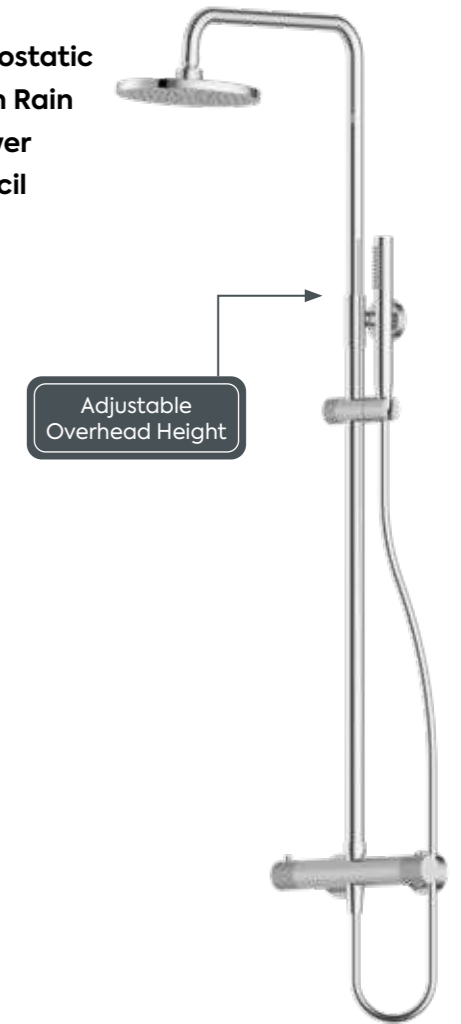

**Exposed Thermostatic Shower Set with Rain Overhead Shower and Sliding Rain Handshower**  
200mm Head

**Exposed Thermostatic Shower Set with Rain Overhead Shower and Sliding Pencil Handshower**  
200mm Head