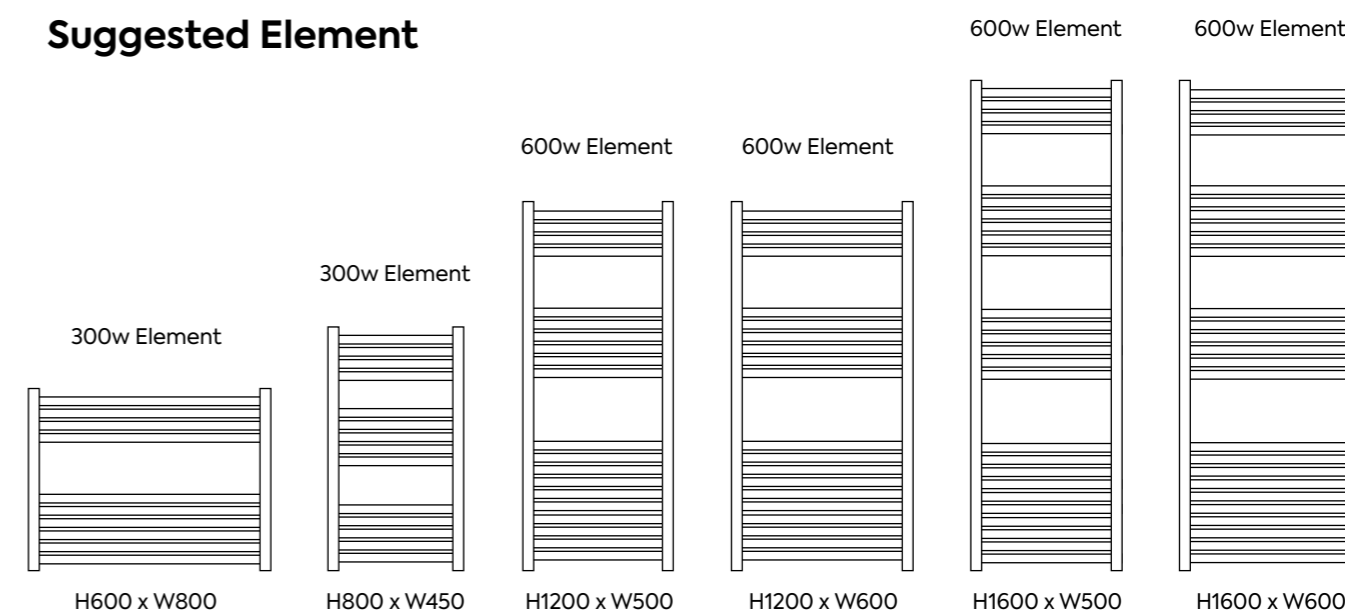

Suggested Element