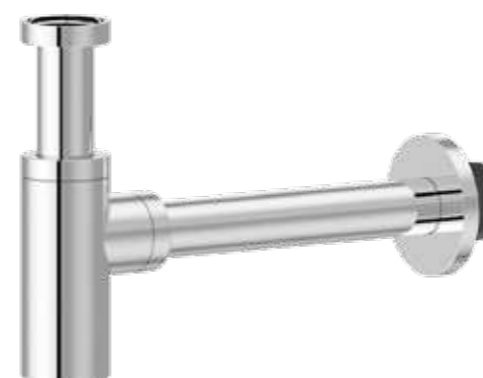

Basin Bottle Trap

Colour	Product Code	Price inc VAT	
Chrome	ACC-112-CH	£99.00	
Matt Black	ACC-112-MB	£129.00	EP
Brushed Gunmetal	ACC-112-GM	£139.00	PVD
Brushed Gold	ACC-112-BG	£139.00	PVD
Brushed Nickel	ACC-112-BN	£139.00	PVD