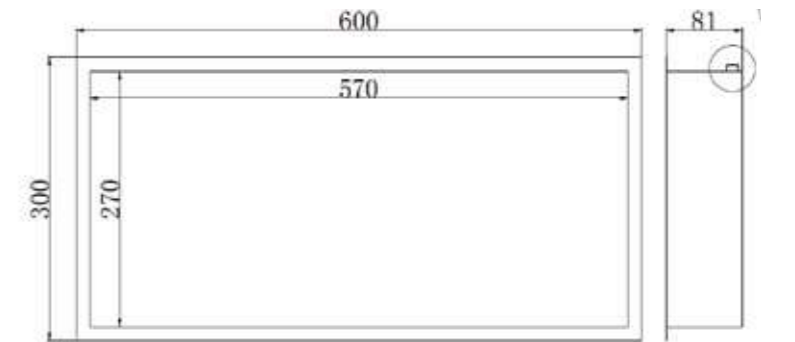

300 x 600mm

Colour	Size (mm)	Colour	Product Code	RRP (inc vat)
Brushed Gold	300 x 300mm	Brushed Gold	L-NICHE-300x300-BG	£249.00
	300 x 600mm	Brushed Gold	L-NICHE-300x600-BG	£349.00
Brushed Gunmetal	300 x 300mm	Brushed Gunmetal	L-NICHE-300x300-GM	£249.00
	300 x 600mm	Brushed Gunmetal	L-NICHE-300x600-GM	£349.00
Brushed Nickel	300 x 300mm	Brushed Nickel	L-NICHE-300x300-BN	£249.00
	300 x 600mm	Brushed Nickel	L-NICHE-300x600-BN	£349.00
Matt Black	300 x 300mm	Matt Black	L-NICHE-300x300-MB	£249.00
	300 x 600mm	Matt Black	L-NICHE-300x600-MB	£349.00