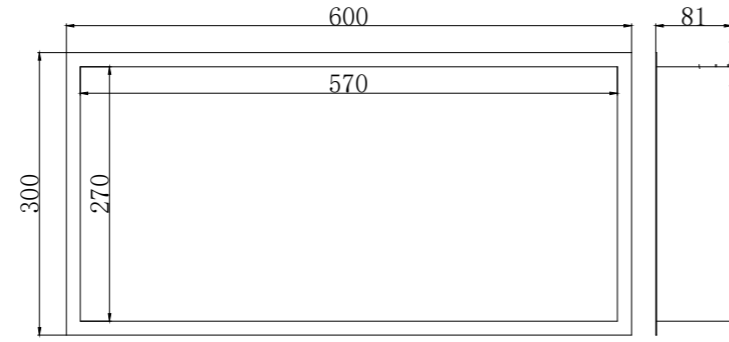

300 x 600mm

Colour	Size (mm)	Colour	Product Code	RRP (inc vat)
Brushed Gold	300 x 300mm	Brushed Gold	NICHE-300x300-BG	£199.00
	300 x 600mm	Brushed Gold	NICHE-300x600-BG	£260.00
Brushed Gunmetal	300 x 300mm	Brushed Gunmetal	NICHE-300x300-GM	£199.00
	300 x 600mm	Brushed Gunmetal	NICHE-300x600-GM	£260.00
Brushed Nickel	300 x 300mm	Brushed Nickel	NICHE-300x300-BN	£199.00
	300 x 600mm	Brushed Nickel	NICHE-300x600-BN	£260.00
Matt Black	300 x 300mm	Matt Black	NICHE-300x300-MB	£199.00
	300 x 600mm	Matt Black	NICHE-300x600-MB	£260.00