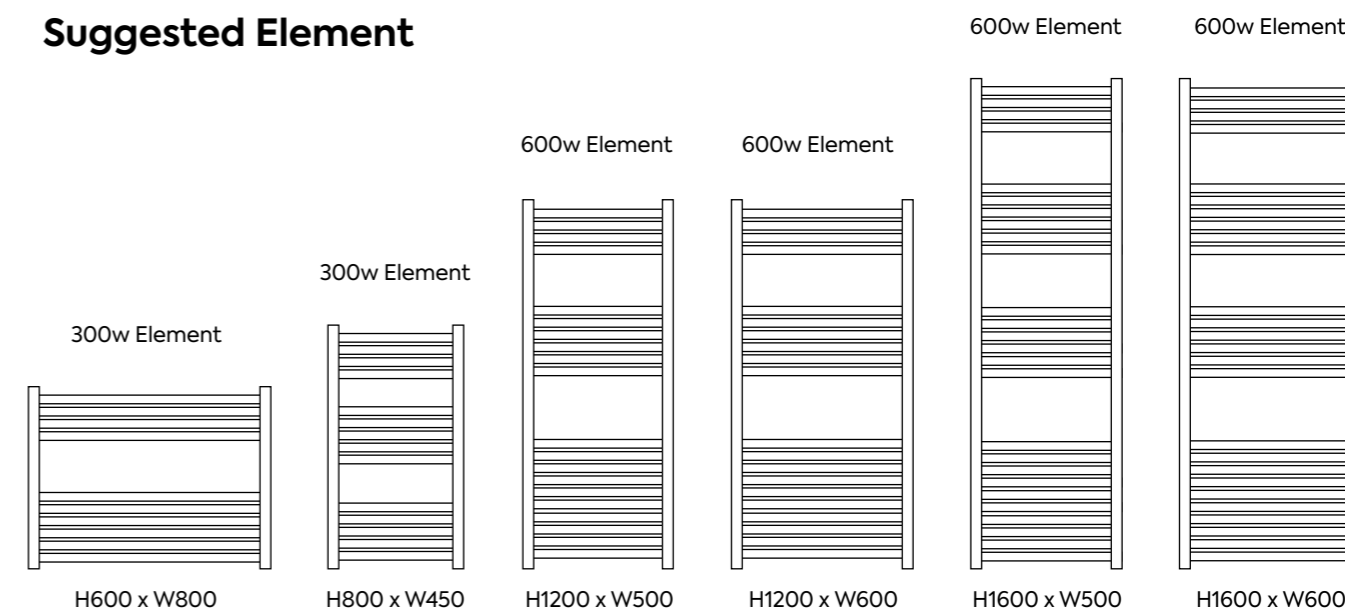

Suggested Element