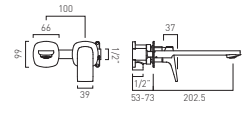

Step

- ONE TWO **THREE** FOUR FIVE

CAMEO®

Available In

- Chrome
- Matt Black
- Matt White
- Satin Brass

Bath taps play a crucial role in elevating your bathing experience, **Cameo** boasts both wall and deck mounted options to complement your design scheme.