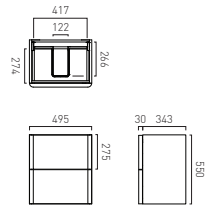

CAMEO VANITY UNITS

1. Available In
2. Arctic White
   - Cove Blue
   - Pink Clay
   - Atlantic Blue
   - Natural Oak

Wall Hung Vanity Unit 500mm Wide with 2 Drawers

CAM-F500-AW	£500
CAM-F500-CB	£500
CAM-F500-PC	£500
CAM-F500-AB	£500
CAM-F500-NO	£500