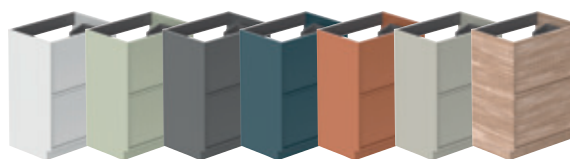

SAFARI VANITY UNITS

Exclusive to our fluted vanities, the Natural Oak finish brings warmth and texture to your space, pairing beautifully with soft neutrals, bold accents and anything in between.

1. Available In
2. Arctic White
   - Sage Green
   - Charcoal Grey
   - Atlantic Blue
   - Terracotta
   - Cashmere
   - Natural Oak

Fluted Floor Mounted Vanity Unit 600mm Wide with 2 Drawers and Discreet Internal Drawer

SAF-F600FM-F-AW	£790
SAF-F600FM-F-SG	£790
SAF-F600FM-F-CG	£790
SAF-F600FM-F-AB	£790
SAF-F600FM-F-TC	£790
SAF-F600FM-F-CA	£790
SAF-F600FM-F-NO	£790