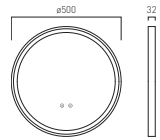

MIRRORS

Available In

- Satin Chrome
- Matt Black
- Matt White
- Pewter
- Satin Brass

A mirror makes your space feel bigger and brighter. They catch the light, reflect it soothingly, and bring a calm, open feel to the room. Built-in LED lighting brightens your morning and softens your evening, while heated demisters keep it clear and steam-free, restoring clarity the moment you step out of the shower. No fog, no fuss.

Illuminated Mirror 500mm Round

● CAM-M5I-RO-SC	£300
● CAM-M5I-RO-MB	£300
● CAM-M5I-RO-MW	£300
● CAM-M5I-RO-PEW	£300
● CAM-M5I-RO-SBR	£300