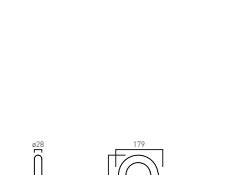

Lever Three Hole Basin Mixer with Pull-Out Spout

MP

● SAF-102-CP	£320
● SAF-102-MB	£350
● SAF-102-PEW	£350
● SAF-102-SBR	£350

Step

- ONE TWO THREE FOUR FIVE

SAFARI LEVER TAPS

Available In
 Chrome
 Matt Black
 Pewter
 Satin Brass