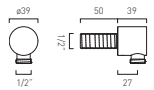

Single Function Pencil Shower Handset

LP

SAF-HANDSET-CP	£50
SAF-HANDSET-MB	£55
SAF-HANDSET-PEW	£55
SAF-HANDSET-SBR	£55

Wall Outlet

SAF-OUTLET-CP	£60
SAF-OUTLET-MB	£65
SAF-OUTLET-PEW	£65
SAF-OUTLET-SBR	£65