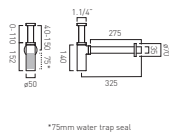

Round Bottle Trap

● WG-461/RO-CP	£105
● WG-461/RO-MB	£115
● WG-461/RO-MW	£115
● WG-461/RO-PEW	£115
● WG-461/RO-SBR	£115