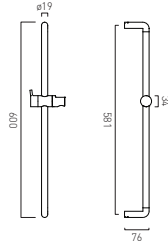

SAFARI SHOWERING

Our shower kits are designed to suit every moment - featuring a generous overhead, a versatile handset, and a sleek integrated slide rail. Choose a 300mm head for a full, immersive flow, or the three-function handset to switch between spray settings to match your mood.

1. Available In
2. Chrome
   - Matt Black
   - Pewter
   - Satin Brass

Lever Slim Slide Rail and Hose No Handset Included

● SAF-SR1+SH-CP	£140
● SAF-SR1+SH-MB	£155
● SAF-SR1+SH-PEW	£155
● SAF-SR1+SH-SBR	£155