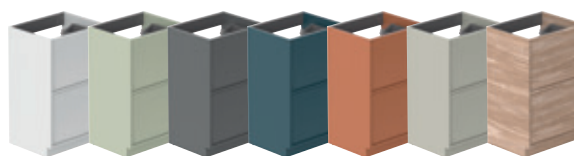

Fluted Floor Mounted Vanity Unit 500mm Wide with 2 Drawers and Discreet Internal Drawer

SAF-F500FM-F-AW	£690
SAF-F500FM-F-SG	£690
SAF-F500FM-F-CG	£690
SAF-F500FM-F-AB	£690
SAF-F500FM-F-TC	£690
SAF-F500FM-F-CA	£690
SAF-F500FM-F-NO	£690