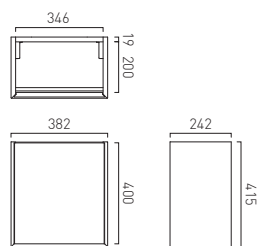

Smooth Wall Mounted Cloakroom Unit 380mm Wide, Right Pull

 SAF-F400WHR-S-AW	£320
 SAF-F400WHR-S-SG	£320
 SAF-F400WHR-S-CG	£320
 SAF-F400WHR-S-AB	£320
 SAF-F400WHR-S-TC	£320
 SAF-F400WHR-S-CA	£320