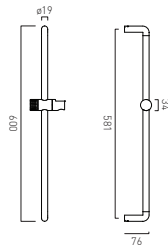

Leverless Slim Slide Rail and Hose No Handset Included

● SAF-SR2+SH-CP	£140
● SAF-SR2+SH-MB	£155
● SAF-SR2+SH-PEW	£155
● SAF-SR2+SH-SBR	£155