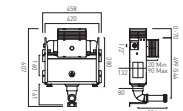

Short Cistern for Back to Wall Pan

WG-095S-C   £160