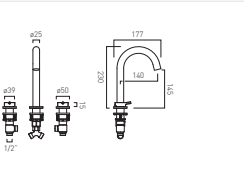

Lever Three Hole Basin Mixer with Pull-Out Spout

MP

● SAF-102-CP	£320
● SAF-102-MB	£350
● SAF-102-PEW	£350
● SAF-102-SBR	£350

Step

- ONE TWO THREE FOUR FIVE

SAFARI LEVER TAPS

Available In
 Chrome
 Matt Black
 Pewter
 Satin Brass