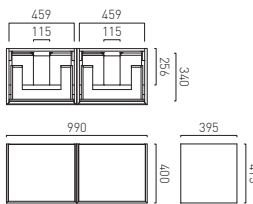

1000mm Wide Unit - 500mm Wide Unit x2
Please Order the Fixing Kit to Complete Order

SAF-F-SCRW	£3

Step

ONE

TWO

THREE

FOUR

FIVE