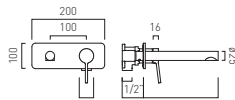

Lever Two Hole Square Backplate Wall Mounted Basin Mixer

MP

 SAF-109S-SQ-CP	£270
 SAF-109S-SQ-MB	£300
 SAF-109S-SQ-PEW	£300
 SAF-109S-SQ-SBR	£300