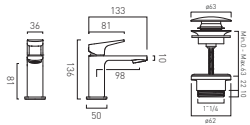

Levered Mini Mono Basin Mixer for Low Pressure System + Universal Basin Waste

LP

● CAM-200M/CC-LP-CP	£200
● CAM-200M/CC-LP-MB	£220
● CAM-200M/CC-LP-MW	£220
● CAM-200M/CC-LP-SBR	£220