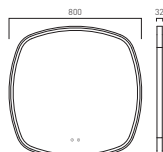

Cameo Illuminated Mirror 800mm Soft Square

● CAM-M8I-SQ-SC	£550
● CAM-M8I-SQ-MB	£550
● CAM-M8I-SQ-MW	£550
● CAM-M8I-SQ-SBR	£550