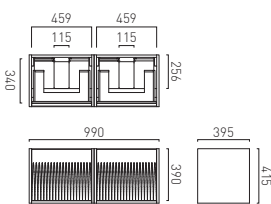

1000mm Wide Unit - 500mm Wide Unit x2
Please Order the Fixing Kit to Complete Order

SAF-F-SCRW	£3

Fluted Floor Mounted Vanity Unit 1200mm Wide with 4 Drawers and 2 Discreet Internal Drawers

SAF-F600FM-F-AW x2	£1,580
SAF-F600FM-F-SG x2	£1,580
SAF-F600FM-F-CG x2	£1,580
SAF-F600FM-F-AB x2	£1,580
SAF-F600FM-F-TC x2	£1,580
SAF-F600FM-F-CA x2	£1,580
SAF-F600FM-F-NO x2	£1,580