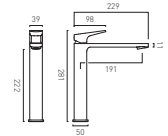

Levered Extended Mono Basin Mixer for Low Pressure System

LP

● CAM-200E/SB-LP-CP	£290
● CAM-200E/SB-LP-MB	£320
● CAM-200E/SB-LP-MW	£320
● CAM-200E/SB-LP-SBR	£320