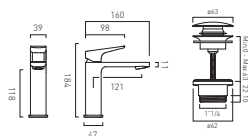

Levered Mono Basin Mixer for Low Pressure System + Universal Basin Waste

LP

● CAM-200/CC-LP-CP	£210
● CAM-200/CC-LP-MB	£230
● CAM-200/CC-LP-MW	£230
● CAM-200/CC-LP-SBR	£230