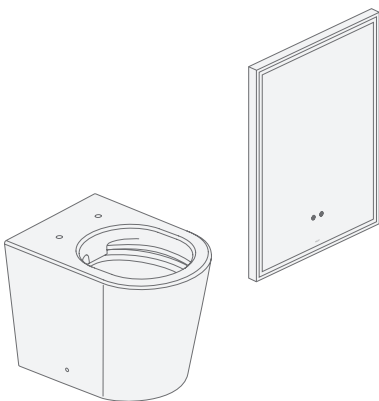

STEP FIVE

FINISHING TOUCHES

- Complete your bathroom with one of our illuminated demister mirrors.
- If you are looking for stylish ways to store your bathroom essentials our accessory collections have you covered.
- With a choice of wall or floor mounted WC's available in round or square and colour matched flush plates to enhance your bathroom.
- All you need to do now is choose your wall covering from Grant Westfield.

Essentials page 127