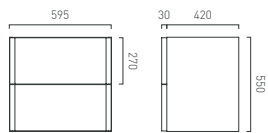

Wall Hung Vanity Unit 600mm Wide with 2 Drawers

CAM-F600-AW	£550
CAM-F600-CB	£550
CAM-F600-PC	£550
CAM-F600-AB	£550
CAM-F600-NO	£550