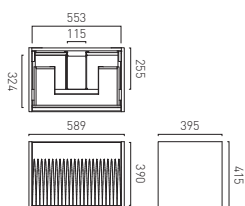

Fluted Wall Hung Vanity Unit 600mm Wide with 1 Drawer and Discreet Internal Drawer

SAF-F600WH-F-AW	£570
SAF-F600WH-F-SG	£570
SAF-F600WH-F-CG	£570
SAF-F600WH-F-AB	£570
SAF-F600WH-F-TC	£570
SAF-F600WH-F-CA	£570
SAF-F600WH-F-NO	£570