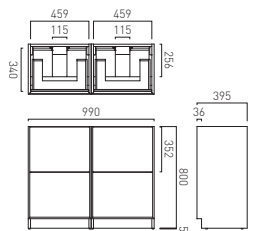

**Smooth Floor Mounted Vanity Unit
1000mm Wide with 4 Drawers and 2 Discreet Internal Drawers**

 SAF-F500FM-S-AW x2	£1,320
 SAF-F500FM-S-SG x2	£1,320
 SAF-F500FM-S-CG x2	£1,320
 SAF-F500FM-S-AB x2	£1,320
 SAF-F500FM-S-TC x2	£1,320
 SAF-F500FM-S-CA x2	£1,320

1000mm Wide Unit - 500mm Wide Unit x2
Please Order the Fixing Kit to Complete Order

SAF-F-SCRW	£3

**Smooth Wall Hung Vanity Unit
1000mm Wide with 2 Drawers and 2 Discreet Internal Drawers**

 SAF-F500WH-S-AW x2	£900
 SAF-F500WH-S-SG x2	£900
 SAF-F500WH-S-CG x2	£900
 SAF-F500WH-S-AB x2	£900
 SAF-F500WH-S-TC x2	£900
 SAF-F500WH-S-CA x2	£900