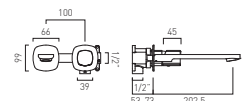

Leverless Wall Mounted Basin Mixer for Low Pressure System

LP

● CAM-109S-LP-CP	£270
● CAM-109S-LP-MB	£300
● CAM-109S-LP-MW	£300
● CAM-109S-LP-SBR	£300

Step

1. ONE TWO **THREE** FOUR FIVE