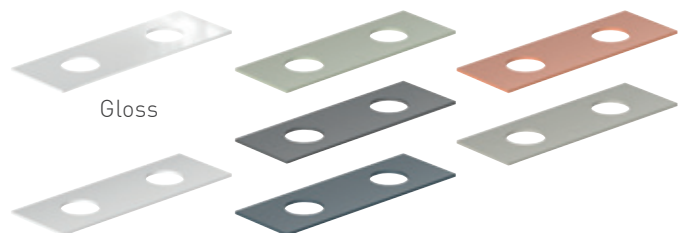

Step

ONE

TWO

THREE

FOUR

FIVE