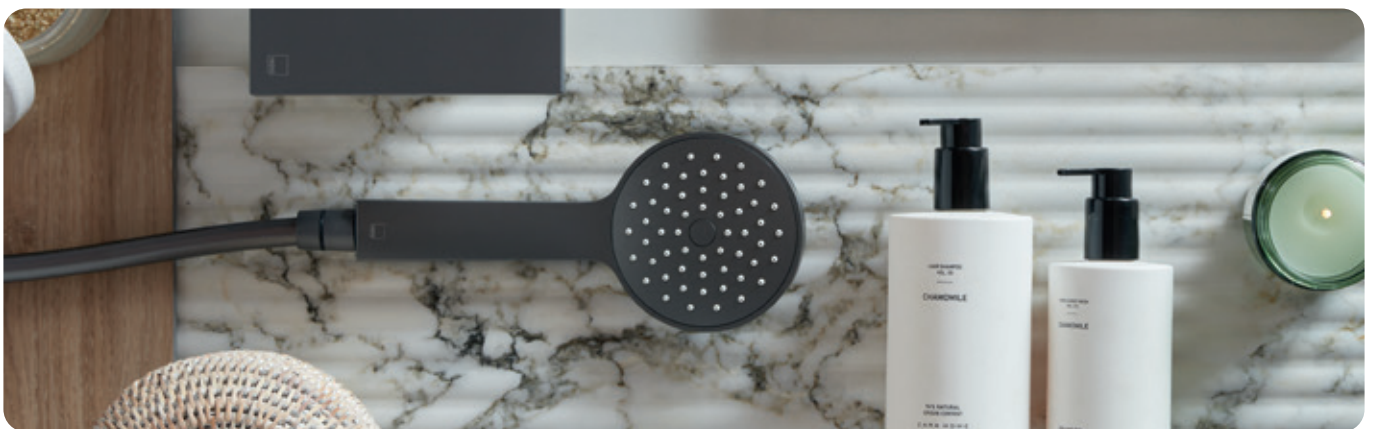

Single Function Pencil Shower Handset

LP

SAF-HANDSET-CP	£50
SAF-HANDSET-MB	£55
SAF-HANDSET-PEW	£55
SAF-HANDSET-SBR	£55

Wall Outlet

SAF-OUTLET-CP	£60
SAF-OUTLET-MB	£65
SAF-OUTLET-PEW	£65
SAF-OUTLET-SBR	£65