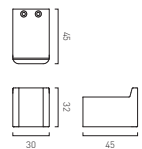

Muse Paper Holder with Black Glass

MUS-180-BLK-CP	£70
MUS-180-BLK-MB	£80
MUS-180-BLK-SBR	£80

Muse Paper Holder with White Glass

MUS-180-WHT-CP	£70
MUS-180-WHT-MW	£80
MUS-180-WHT-SBR	£80

Muse Robe Hook

MUS-186-CP	£40
MUS-186-MB	£45
MUS-186-MW	£45
MUS-186-SBR	£45