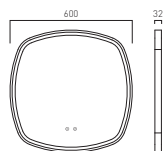

Cameo Illuminated Mirror 600mm Soft Square

● CAM-M6I-SQ-SC	£400
● CAM-M6I-SQ-MB	£400
● CAM-M6I-SQ-MW	£400
● CAM-M6I-SQ-SBR	£400