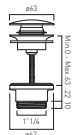

Universal Basin Waste

● WG-395-C/P	£65
● WG-395-MB	£75
● WG-395-MW	£75
● WG-395-PEW	£75
● WG-395-SBR	£75