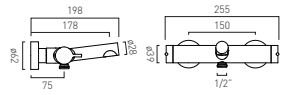

Fluted

Step

- ONE TWO **THREE** FOUR FIVE

SAFARI BATHING

Available In
 ● Chrome
 ● Matt Black
 ● Pewter
 ● Satin Brass

Lever Wall Mounted Exposed Thermostatic Bath Shower Mixer

MP

● SAF-123T-CP	£350
● SAF-123T-MB	£385
● SAF-123T-PEW	£385
● SAF-123T-SBR	£385