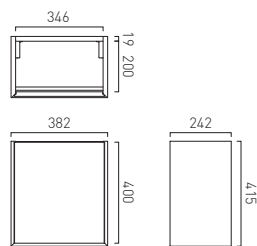

Smooth Wall Mounted Cloakroom Unit 380mm Wide, Left Pull

 SAF-F400WHL-S-AW	£320
 SAF-F400WHL-S-SG	£320
 SAF-F400WHL-S-CG	£320
 SAF-F400WHL-S-AB	£320
 SAF-F400WHL-S-TC	£320
 SAF-F400WHL-S-CA	£320