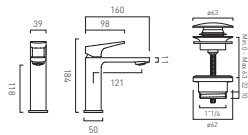

Levered Mono Basin Mixer + Universal Basin Waste

MP

● CAM-200/CC-CP	£210
● CAM-200/CC-MB	£230
● CAM-200/CC-MW	£230
● CAM-200/CC-SBR	£230