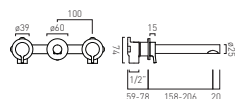

Lever Three Hole Wall Mounted Basin Mixer for Low Pressure System

LP

 SAF-109-LP-CP	£280
 SAF-109-LP-MB	£310
 SAF-109-LP-PEW	£310
 SAF-109-LP-SBR	£310