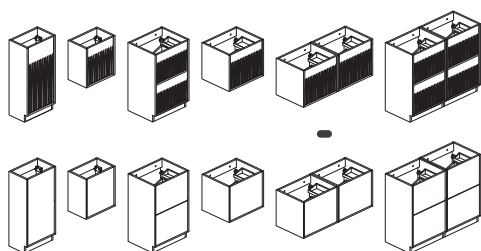

Basins

Countertop bowls or inset basins in a choice of colours or high gloss white for a striking finish to your furniture selection.

Vanity Units

Six furniture sizes; the perfect fit for compact cloakrooms to grand master baths available in a range of on trend colours.