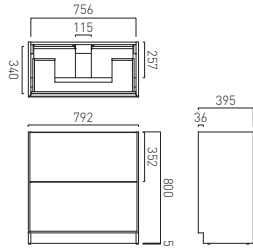

1. Available In
2. Arctic White
   - Sage Green
   - Charcoal Grey
   - Atlantic Blue
   - Terracotta
   - Cashmere

At first glance, it's all clean lines and contemporary form. But open a drawer, and you'll find more; hidden compartments, smart storage, and quiet details designed to make everyday life feel simpler.

**Smooth Floor Mounted Vanity Unit
800mm Wide with 2 Drawers and Discreet Internal Drawer**

 SAF-F800FM-S-AW	£860
 SAF-F800FM-S-SG	£860
 SAF-F800FM-S-CG	£860
 SAF-F800FM-S-AB	£860
 SAF-F800FM-S-TC	£860
 SAF-F800FM-S-CA	£860