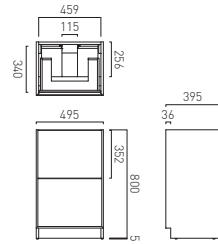

SAFARI VANITY UNITS

Clean lines. Effortless style. Our smooth-fronted options offer a timeless, minimalist finish that works beautifully in both modern and classic spaces. Choose from a range of calming colours and sleek handles to create a bathroom that feels as good as it looks.

1. Available In
2. Arctic White
   - Sage Green
   - Charcoal Grey
   - Atlantic Blue
   - Terracotta
   - Cashmere

Smooth Floor Mounted Vanity Unit 500mm Wide with 2 Drawers and Discreet Internal Drawer

 SAF-F500FM-S-AW	£660
 SAF-F500FM-S-SG	£660
 SAF-F500FM-S-CG	£660
 SAF-F500FM-S-AB	£660
 SAF-F500FM-S-TC	£660
 SAF-F500FM-S-CA	£660