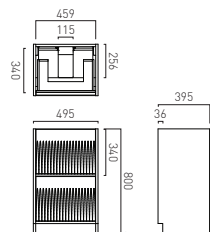

Fluted Floor Mounted Vanity Unit 500mm Wide with 2 Drawers and Discreet Internal Drawer

SAF-F500FM-F-AW	£690
SAF-F500FM-F-SG	£690
SAF-F500FM-F-CG	£690
SAF-F500FM-F-AB	£690
SAF-F500FM-F-TC	£690
SAF-F500FM-F-CA	£690
SAF-F500FM-F-NO	£690