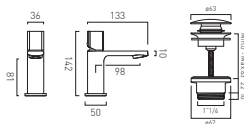

Leverless Mini Mono Basin Mixer for Low Pressure System + Universal Basin Waste

LP

● CAM-100M/CC-LP-CP	£200
● CAM-100M/CC-LP-MB	£220
● CAM-100M/CC-LP-MW	£220
● CAM-100M/CC-LP-SBR	£220