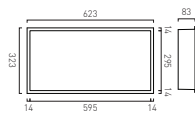

Muse Recessed Wall Niche 623mm x 323mm

MUS-18502-6-SS	£200
MUS-18502-6-MB	£220
MUS-18502-6-MW	£220
MUS-18502-6-PEW	£220
MUS-18502-6-SBR	£220