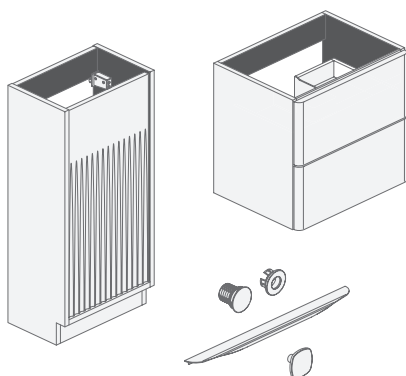

STEP ONE

CHOOSE YOUR VANITY UNIT

- Choose from 400, 500, 600, 800, 1000 and 1200 vanity options.
- Once you know your size, select your style and colour, Safari or Cameo.
- Then find the handle style to suit your daily needs: bar, knob or stylish top handle.

Safari page 73 | Cameo page 111

STEP TWO

YOUR BASIN TYPE

- Choose between an inset basin or statement countertop bowl.
- Then choose your preferred basin material: either high gloss ceramic or the luxurious feel of mineral.
  - Mineral basins are available in sage green, cashmere, cove blue, pink clay and matt white. The countertop bowls are also available in a gloss white.

Safari page 84 | Cameo page 116