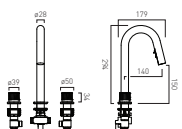

Leverless Three Hole Basin Mixer with Pull-Out Spout

MP

● SAF-202-CP	£320
● SAF-202-MB	£350
● SAF-202-PEW	£350
● SAF-202-SBR	£350

Pull-Out Spout

Fluted

- Available In
- Chrome
 - Matt Black
 - Pewter
 - Satin Brass