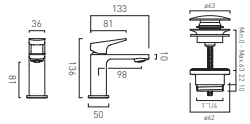

1. Available In
2. Chrome
   - Matt Black
   - Matt White
   - Satin Brass

Levered Mini Mono Basin Mixer + Universal Basin Waste

MP

● CAM-200M/CC-CP	£200
● CAM-200M/CC-MB	£220
● CAM-200M/CC-MW	£220
● CAM-200M/CC-SBR	£220