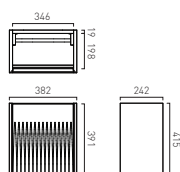

SAFARI VANITY UNITS

Make a statement with texture. Fluted vanities add depth and detail to your bathroom design, adding a subtle aesthetic boost to an everyday piece. Available in a selection of colours and finishes to suit bold and refined tastes alike.

1. Available In
2. Arctic White
   - Sage Green
   - Charcoal Grey
   - Atlantic Blue
   - Terracotta
   - Cashmere
   - Natural Oak

Fluted Wall Hung Cloakroom Unit 380mm Wide, Left Pull

SAF-F400WHL-F-AW	£340
SAF-F400WHL-F-SG	£340
SAF-F400WHL-F-CG	£340
SAF-F400WHL-F-AB	£340
SAF-F400WHL-F-TC	£340
SAF-F400WHL-F-CA	£340
SAF-F400WHL-F-NO	£340