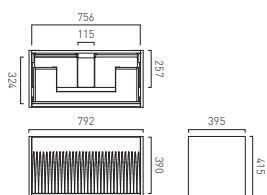

Fluted Wall Hung Vanity Unit 800mm Wide with 1 Drawer and Discreet Internal Drawer

SAF-F800WH-F-AW	£670
SAF-F800WH-F-SG	£670
SAF-F800WH-F-CG	£670
SAF-F800WH-F-AB	£670
SAF-F800WH-F-TC	£670
SAF-F800WH-F-CA	£670
SAF-F800WH-F-NO	£670