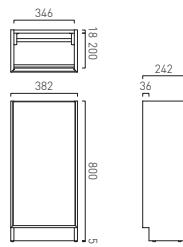

Smooth Floor Mounted Cloakroom Unit 380mm Wide, Right Pull

 SAF-F400FMR-S-AW	£430
 SAF-F400FMR-S-SG	£430
 SAF-F400FMR-S-CG	£430
 SAF-F400FMR-S-AB	£430
 SAF-F400FMR-S-TC	£430
 SAF-F400FMR-S-CA	£430