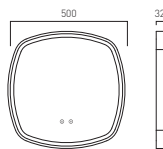

MIRRORS

Bathroom mirrors are more than reflections; they're design statements. Our round, soft square and rectangular illuminated mirrors blend modern design with a touch of softness. The gentle shapes, coupled with built-in demisters, create a harmonious and contemporary ambiance.

1. Available In
2. Satin Chrome
   - Matt Black
   - Matt White
   - Pewter
   - Satin Brass

Cameo Illuminated Mirror 500mm Soft Square

● CAM-M5I-SQ-SC	£350
● CAM-M5I-SQ-MB	£350
● CAM-M5I-SQ-MW	£350
● CAM-M5I-SQ-SBR	£350