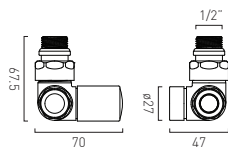

Muse Heated Towel Rail Corner Valve Pack

● MUS-HTR-CVALVE-MB	£50
● MUS-HTR-CVALVE-MW	£50
● MUS-HTR-CVALVE-PEW	£50