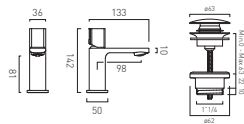

1. Available In
2. Chrome
   - Matt Black
   - Matt White
   - Satin Brass

Leverless Mini Mono Basin Mixer + Universal Basin Waste

MP

● CAM-100M/CC-CP	£200
● CAM-100M/CC-MB	£220
● CAM-100M/CC-MW	£220
● CAM-100M/CC-SBR	£220