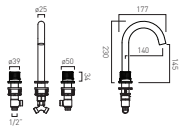

Leverless Three Hole Basin Mixer

MP

● SAF-201-CP	£270
● SAF-201-MB	£300
● SAF-201-PEW	£300
● SAF-201-SBR	£300

Leverless Three Hole Basin Mixer for Low Pressure System

LP

● SAF-201-LP-CP	£270
● SAF-201-LP-MB	£300
● SAF-201-LP-PEW	£300
● SAF-201-LP-SBR	£300