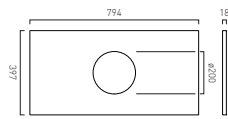

Mineral Worktop 800mm Wide

 SAF-WT8-GW	£215
 SAF-WT8-AW	£240
 SAF-WT8-SG	£290
 SAF-WT8-CG	£290
 SAF-WT8-AB	£290
 SAF-WT8-TC	£290
 SAF-WT8-CA	£290