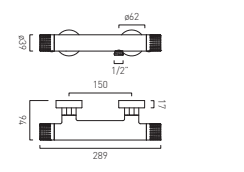

Leverless Wall Mounted Exposed Thermostatic Shower Bar Valve

MP

● SAF-249T-CP	£295
● SAF-249T-MB	£325
● SAF-249T-PEW	£325
● SAF-249T-SBR	£325

Fluted