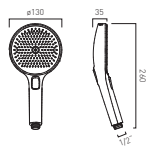

Available In
● Chrome
● Matt Black
● Pewter
● Satin Brass

Multi Function Shower Handset

MP

SAF-HANDSET-MF-CP	£60
SAF-HANDSET-MF-MB	£65
SAF-HANDSET-MF-PEW	£65
SAF-HANDSET-MF-SBR	£65