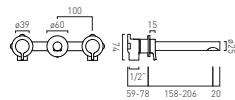

SAFARI LEVER TAPS

Available In
 Chrome
 Matt Black
 Pewter
 Satin Brass

Lever Three Hole Wall Mounted Basin Mixer

MP

 SAF-109-CP	£280
 SAF-109-MB	£310
 SAF-109-PEW	£310
 SAF-109-SBR	£310