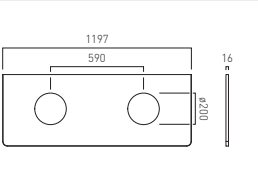

Mineral Worktop 1200mm Wide

 CAM-WT12-GW	£325
 CAM-WT12-AW	£350
 CAM-WT12-CB	£400
 CAM-WT12-PC	£400

Step

ONE

TWO

THREE

FOUR

FIVE