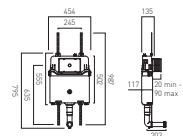

Standard Frame and Cistern for Wall Hung Pan

WG-095-F/C £360

Short Frame and Cistern for Wall Hung Pan

WG-095S-F/C £360

Standard Cistern for Back to Wall Pan

WG-095-C £160

Short Cistern for Back to Wall Pan