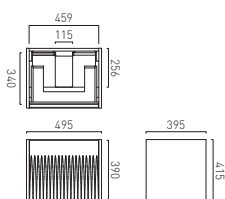

Fluted Wall Hung Vanity Unit 500mm Wide with 1 Drawer and Discreet Internal Drawer

SAF-F500WH-F-AW	£470
SAF-F500WH-F-SG	£470
SAF-F500WH-F-CG	£470
SAF-F500WH-F-AB	£470
SAF-F500WH-F-TC	£470
SAF-F500WH-F-CA	£470
SAF-F500WH-F-NO	£470