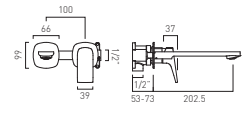

Levered Wall Mounted Basin Mixer

MP

● CAM-209S-CP	£270
● CAM-209S-MB	£300
● CAM-209S-MW	£300
● CAM-209S-SBR	£300