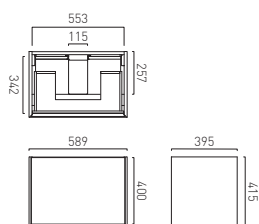

Smooth Wall Hung Vanity Unit 600mm Wide with 1 Drawer and Discreet Internal Drawer

 SAF-F600WH-S-AW	£550
 SAF-F600WH-S-SG	£550
 SAF-F600WH-S-CG	£550
 SAF-F600WH-S-AB	£550
 SAF-F600WH-S-TC	£550
 SAF-F600WH-S-CA	£550