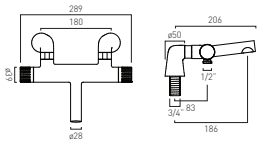

MP

● SAF-131T-CP	£390
● SAF-131T-MB	£430
● SAF-131T-PEW	£430
● SAF-131T-SBR	£430

Leverless Deck Mounted Exposed Thermostatic Bath Shower Mixer

MP

● SAF-231T-CP	£390
● SAF-231T-MB	£430
● SAF-231T-PEW	£430
● SAF-231T-SBR	£430