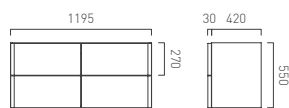

Wall Hung Vanity Unit 1200mm Wide with 4 Drawers

CAM-F1200-AW	£1,000
CAM-F1200-CB	£1,000
CAM-F1200-PC	£1,000
CAM-F1200-AB	£1,000
CAM-F1200-NO	£1,000

CAMEO FURNITURE LEGS

- Available In
- Arctic White
 - Cove Blue
 - Pink Clay
 - Atlantic Blue
 - Matt Black