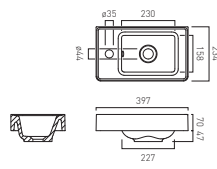

CAMEO INSET BASINS

Our inset basins are the perfect fit for a vanity for a fresh and modern look. Choose from classic gloss white ceramic, a contemporary mineral in matt white, pink clay or blue cove for an ultra-trendy block colour aesthetic.

1. Available In
2. Gloss White
   - Arctic White
   - Cove Blue
   - Pink Clay

Basin (to suit Cloakroom Unit) 400mm Wide (Left Tap Hole)

 CAM-BC4L-GW	£120
 CAM-BM4L-AW	£175
 CAM-BM4L-CB	£220
 CAM-BM4L-PC	£220