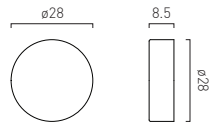

Muse Heated Towel Rail Cover Caps

● MUS-HTR-CAP-MB	£5
● MUS-HTR-CAP-MW	£5
● MUS-HTR-CAP-PEW	£5