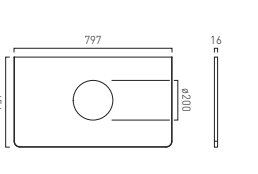

Mineral Worktop 800mm Wide

 CAM-WT8-GW	£225
 CAM-WT8-AW	£250
 CAM-WT8-CB	£300
 CAM-WT8-PC	£300