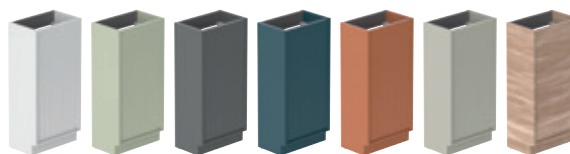

1. Available In
2. Arctic White
   - Sage Green
   - Charcoal Grey
   - Atlantic Blue
   - Terracotta
   - Cashmere
   - Natural Oak

Fluted Furniture

Fluted Floor Mounted Cloakroom Unit 380mm Wide, Left Pull

SAF-F400FML-F-AW	£450
SAF-F400FML-F-SG	£450
SAF-F400FML-F-CG	£450
SAF-F400FML-F-AB	£450
SAF-F400FML-F-TC	£450
SAF-F400FML-F-CA	£450
SAF-F400FML-F-NO	£450

Fluted Floor Mounted Cloakroom Unit 380mm Wide, Right Pull

SAF-F400FMR-F-AW	£450
SAF-F400FMR-F-SG	£450
SAF-F400FMR-F-CG	£450
SAF-F400FMR-F-AB	£450
SAF-F400FMR-F-TC	£450
SAF-F400FMR-F-CA	£450
SAF-F400FMR-F-NO	£450

Fluted

1. Step
2. ONE
   - TWO
   - THREE
   - FOUR
   - FIVE