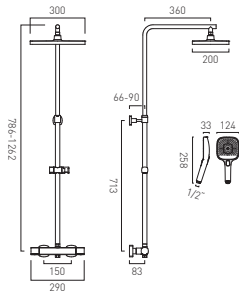

Wall Mounted Thermostatic Exposed Shower Bar Valve

MP

● CAM-149T-CP	£300
● CAM-149T-MB	£330
● CAM-149T-MW	£330
● CAM-149T-SBR	£330

Wall Mounted Thermostatic Exposed Shower Column

MP

● CAM-149T-RRK-CP	£625
● CAM-149T-RRK-MB	£695
● CAM-149T-RRK-MW	£695
● CAM-149T-RRK-SBR	£695