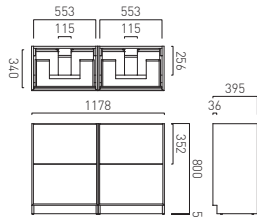

SAFARI VANITY UNITS

1. Available In
2. Arctic White
   - Sage Green
   - Charcoal Grey
   - Atlantic Blue
   - Terracotta
   - Cashmere

Smooth Floor Mounted Vanity Unit 1200mm Wide with 4 Drawers and 2 Discreet Internal Drawers

SAF-F600FM-S-AW x2	£1,520
SAF-F600FM-S-SG x2	£1,520
SAF-F600FM-S-CG x2	£1,520
SAF-F600FM-S-AB x2	£1,520
SAF-F600FM-S-TC x2	£1,520
SAF-F600FM-S-CA x2	£1,520

1200mm Wide Unit - 600mm Wide Unit x2
Please Order the Fixing Kit to Complete Order