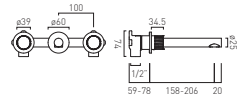

1. Available In
2. Chrome
   - Matt Black
   - Pewter
   - Satin Brass

Leverless Three Hole Wall Mounted Basin Mixer

MP

● SAF-209-CP	£280
● SAF-209-MB	£310
● SAF-209-PEW	£310
● SAF-209-SBR	£310