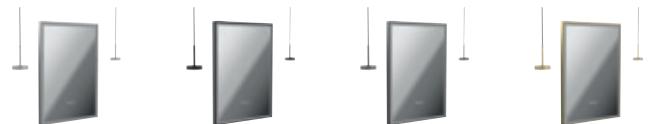

Safari Illuminated Wireless Mirror 500mm Rectangular Portrait with 2 Pendant Disc Lights

● SAF-M5W-REC-P+DI-SC	£725	
● SAF-M5W-REC-P+DI-MB	£725	
● SAF-M5W-REC-P+DI-PEW	£725	
● SAF-M5W-REC-P+DI-SBR	£725