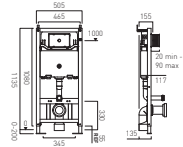

FLUSH CISTERNS

Concealed for a clean, streamlined finish, our flush cisterns offer quiet, reliable performance with water-saving dual flush as standard. Suitable for various installation types, they pair effortlessly with wall or floor-mounted toilets to keep your space calm and clutter-free.

Standard Frame and Cistern for Wall Hung Pan

WG-095-F/C   £360