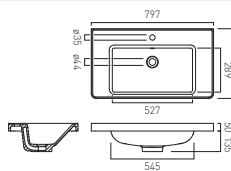

Basin (to suit Vanity Unit) 800mm Wide

 CAM-BC8-GW	£225
 CAM-BM8-AW	£350
 CAM-BM8-CB	£420
 CAM-BM8-PC	£420