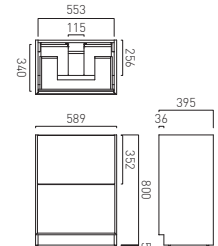

Smooth Floor Mounted Vanity Unit 600mm Wide with 2 Drawers and Discreet Internal Drawer

 SAF-F600FM-S-AW	£760
 SAF-F600FM-S-SG	£760
 SAF-F600FM-S-CG	£760
 SAF-F600FM-S-AB	£760
 SAF-F600FM-S-TC	£760
 SAF-F600FM-S-CA	£760