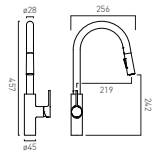

KITCHEN MIXERS

Available In

- Chrome
- Matt Black
- Matt White
- Pewter
- Satin Brass

From washing fresh produce to filling large pots, our kitchen mixers deliver smooth temperature and flow adjustments that help you work smarter, not harder. Built to last and crafted to complement any kitchen style, these mixers are all about making daily cooking and cleaning easier.

Safari Deck Mounted Kitchen Mixer with Pull Out Spout

MP

● SAF-150-CP	£270
● SAF-150-MB	£300
● SAF-150-PEW	£300
● SAF-150-SBR	£300

Pull-Out Spout