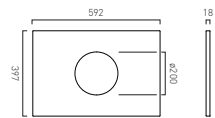

SAFARI COUNTERTOPS

Whether you choose a colour-matched finish for quiet cohesion, a contrasting tone for visual interest, or the timeless elegance of classic white, our countertops tie your basin and vanity altogether.

1. Available In
2. Gloss White
   - Arctic White
   - Sage Green
   - Charcoal Grey
   - Atlantic Blue
   - Terracotta
   - Cashmere

Mineral Worktop 600mm Wide

 SAF-WT6-GW	£175
 SAF-WT6-AW	£195
 SAF-WT6-SG	£240
 SAF-WT6-CG	£240
 SAF-WT6-AB	£240
 SAF-WT6-TC	£240
 SAF-WT6-CA	£240