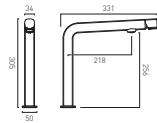

Cameo Deck Mounted Kitchen Mixer

MP

● CAM-150-CP	£330
● CAM-150-MB	£360
● CAM-150-MW	£360
● CAM-150-SBR	£360

Step

ONE

TWO

THREE

FOUR

FIVE