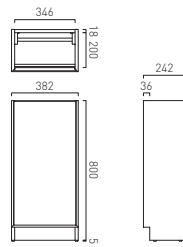

SAFARI VANITY UNITS

Our vanities transform your bathroom into a sanctuary for both you and your essentials. With deep, soft-close drawers in a choice of fluted and non-fluted, each piece brings calm and character to your bathroom.

1. Available In
2. Arctic White
   - Sage Green
   - Charcoal Grey
   - Atlantic Blue
   - Terracotta
   - Cashmere

Smooth Floor Mounted Cloakroom Unit 380mm Wide, Left Pull

 SAF-F400FML-S-AW	£430
 SAF-F400FML-S-SG	£430
 SAF-F400FML-S-CG	£430
 SAF-F400FML-S-AB	£430
 SAF-F400FML-S-TC	£430
 SAF-F400FML-S-CA	£430