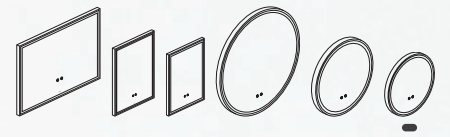

Mirrors

Available in round, soft square, rectangular formats and colour-coordinated to match your brassware.