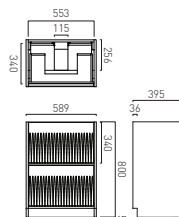

SAFARI VANITY UNITS

Exclusive to our fluted vanities, the Natural Oak finish brings warmth and texture to your space, pairing beautifully with soft neutrals, bold accents and anything in between.

1. Available In
2. Arctic White
   - Sage Green
   - Charcoal Grey
   - Atlantic Blue
   - Terracotta
   - Cashmere
   - Natural Oak

Fluted Floor Mounted Vanity Unit 600mm Wide with 2 Drawers and Discreet Internal Drawer

SAF-F600FM-F-AW	£790
SAF-F600FM-F-SG	£790
SAF-F600FM-F-CG	£790
SAF-F600FM-F-AB	£790
SAF-F600FM-F-TC	£790
SAF-F600FM-F-CA	£790
SAF-F600FM-F-NO	£790