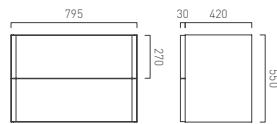

Wall Hung Vanity Unit 800mm Wide with 2 Drawers

CAM-F800-AW	£700
CAM-F800-CB	£700
CAM-F800-PC	£700
CAM-F800-AB	£700
CAM-F800-NO	£700