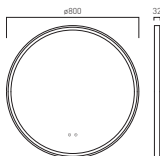

Illuminated Mirror 800mm Round

● CAM-M8I-RO-SC	£400
● CAM-M8I-RO-MB	£400
● CAM-M8I-RO-MW	£400
● CAM-M8I-RO-PEW	£400
● CAM-M8I-RO-SBR	£400