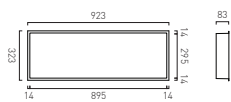

Muse Recessed Wall Niche 923mm x 323mm

MUS-18502-9-SS	£260
MUS-18502-9-MB	£280
MUS-18502-9-MW	£280
MUS-18502-9-PEW	£280
MUS-18502-9-SBR	£280