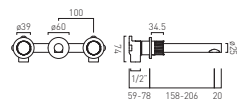

Leverless Three Hole Wall Mounted Basin Mixer for Low Pressure System

LP

● SAF-209-LP-CP	£280
● SAF-209-LP-MB	£310
● SAF-209-LP-PEW	£310
● SAF-209-LP-SBR	£310

Fluted