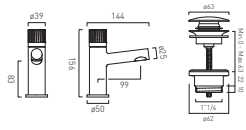

Leverless Mini Mono Basin Mixer for Low Pressure System + Universal Basin Waste

LP

● SAF-200M/CC-LP-CP	£200
● SAF-200M/CC-LP-MB	£220
● SAF-200M/CC-LP-PEW	£220
● SAF-200M/CC-LP-SBR	£220