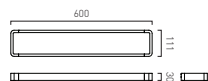

Muse Wall Mounted 600mm Towel Bar or Shelf Frame

MUS-184-60-CP	£150
MUS-184-60-MB	£165
MUS-184-60-MW	£165
MUS-184-60-SBR	£165