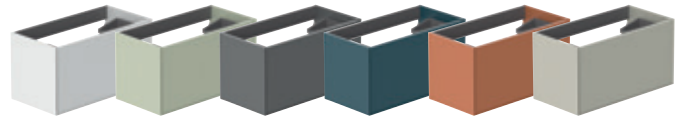

**Smooth Wall Hung Vanity Unit
800mm Wide with 1 Drawer and Discreet Internal Drawer**

 SAF-F800WH-S-AW	£650
 SAF-F800WH-S-SG	£650
 SAF-F800WH-S-CG	£650
 SAF-F800WH-S-AB	£650
 SAF-F800WH-S-TC	£650
 SAF-F800WH-S-CA	£650