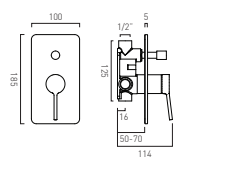

1. Available In
2. Chrome
   - Matt Black
   - Pewter
   - Satin Brass

Concealed 2 Outlet Manual Valve + Diverter

LP*

● SAF-147A-CP	£280
● SAF-147A-MB	£300
● SAF-147A-PEW	£300
● SAF-147A-SBR	£300