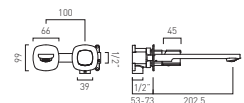

Leverless Wall Mounted Basin Mixer

MP

● CAM-109S-CP	£270
● CAM-109S-MB	£300
● CAM-109S-MW	£300
● CAM-109S-SBR	£300