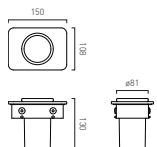

Muse Frosted Glass Tumbler with 150mm Glass Insert (for use with MUS-184-45 / MUS-184-60)

MUS-083-BLK	£50
MUS-083-WHT	£50