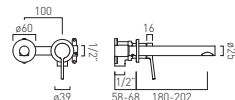

Lever Two Hole Wall Mounted Basin Mixer

MP

 SAF-109S-CP	£260
 SAF-109S-MB	£290
 SAF-109S-PEW	£290
 SAF-109S-SBR	£290

Lever Two Hole Wall Mounted Basin Mixer for Low Pressure System

LP

 SAF-109S-LP-CP	£260
 SAF-109S-LP-MB	£290
 SAF-109S-LP-PEW	£290
 SAF-109S-LP-SBR	£290