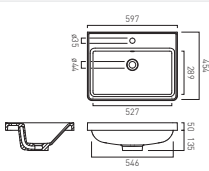

Basin (to suit Vanity Unit) 600mm Wide

 CAM-BC6-GW	£175
 CAM-BM6-AW	£300
 CAM-BM6-CB	£360
 CAM-BM6-PC	£360