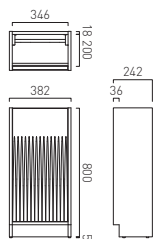

1. Available In
2. Arctic White
   - Sage Green
   - Charcoal Grey
   - Atlantic Blue
   - Terracotta
   - Cashmere
   - Natural Oak

Fluted Furniture

Fluted Floor Mounted Cloakroom Unit 380mm Wide, Left Pull

SAF-F400FML-F-AW	£450
SAF-F400FML-F-SG	£450
SAF-F400FML-F-CG	£450
SAF-F400FML-F-AB	£450
SAF-F400FML-F-TC	£450
SAF-F400FML-F-CA	£450
SAF-F400FML-F-NO	£450

Fluted Floor Mounted Cloakroom Unit 380mm Wide, Right Pull

SAF-F400FMR-F-AW	£450
SAF-F400FMR-F-SG	£450
SAF-F400FMR-F-CG	£450
SAF-F400FMR-F-AB	£450
SAF-F400FMR-F-TC	£450
SAF-F400FMR-F-CA	£450
SAF-F400FMR-F-NO	£450

Fluted

1. Step
2. ONE
   - TWO
   - THREE
   - FOUR
   - FIVE