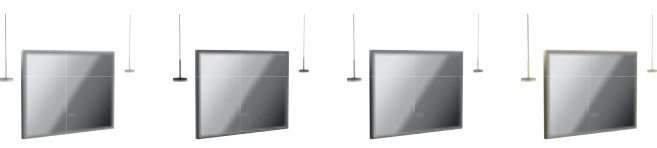

Safari Illuminated Wireless Mirror 800mm Rectangular Landscape with 2 Pendant Disc Lights

● SAF-M8W-REC-L+DI-SC	£800	
● SAF-M8W-REC-L+DI-MB	£800	
● SAF-M8W-REC-L+DI-PEW	£800	
● SAF-M8W-REC-L+DI-SBR	£800