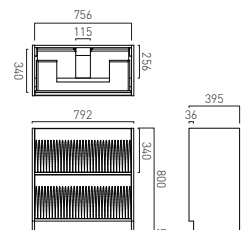

Fluted Floor Mounted Vanity Unit 800mm Wide with 2 Drawers and Discreet Internal Drawer

SAF-F800FM-F-AW	£890
SAF-F800FM-F-SG	£890
SAF-F800FM-F-CG	£890
SAF-F800FM-F-AB	£890
SAF-F800FM-F-TC	£890
SAF-F800FM-F-CA	£890
SAF-F800FM-F-NO	£890