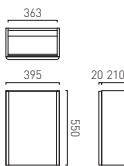

Wall Hung Cloakroom Unit 400mm Wide with Reversible Door

 CAM-F400WH-AW	£275
 CAM-F400WH-CB	£275
 CAM-F400WH-PC	£275
 CAM-F400WH-AB	£275
 CAM-F400WH-NO	£275