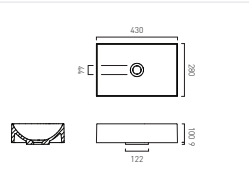

Mineral Square Basin for Countertop

● SAF-BMSQ-S-GW	£180
● SAF-BMSQ-S-AW	£200
● SAF-BMSQ-S-SG	£225
● SAF-BMSQ-S-CA	£225