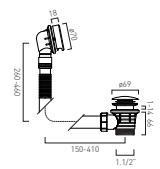

Bath Waste + Overflow

● WG-1389-RO-CP	£105
● WG-1389-RO-MB	£115
● WG-1389-RO-MW	£115
● WG-1389-RO-PEW	£115
● WG-1389-RO-SBR	£115