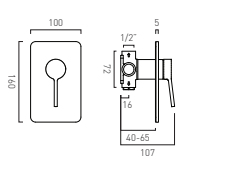

Concealed 1 Outlet Manual Valve

LP*

● SAF-145A-CP	£220
● SAF-145A-MB	£240
● SAF-145A-PEW	£240
● SAF-145A-SBR	£240