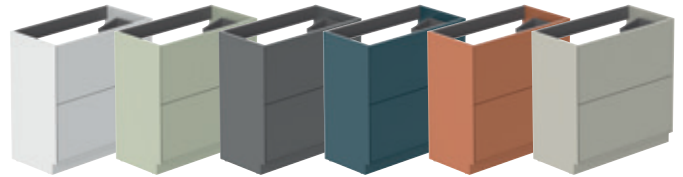

1. Available In
2. Arctic White
   - Sage Green
   - Charcoal Grey
   - Atlantic Blue
   - Terracotta
   - Cashmere

At first glance, it's all clean lines and contemporary form. But open a drawer, and you'll find more; hidden compartments, smart storage, and quiet details designed to make everyday life feel simpler.

**Smooth Floor Mounted Vanity Unit
800mm Wide with 2 Drawers and Discreet Internal Drawer**

 SAF-F800FM-S-AW	£860
 SAF-F800FM-S-SG	£860
 SAF-F800FM-S-CG	£860
 SAF-F800FM-S-AB	£860
 SAF-F800FM-S-TC	£860
 SAF-F800FM-S-CA	£860