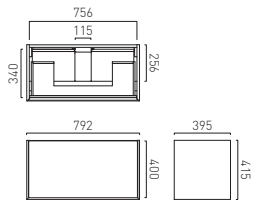

**Smooth Wall Hung Vanity Unit
800mm Wide with 1 Drawer and Discreet Internal Drawer**

 SAF-F800WH-S-AW	£650
 SAF-F800WH-S-SG	£650
 SAF-F800WH-S-CG	£650
 SAF-F800WH-S-AB	£650
 SAF-F800WH-S-TC	£650
 SAF-F800WH-S-CA	£650