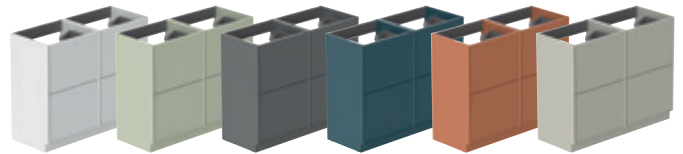

**Smooth Floor Mounted Vanity Unit
1000mm Wide with 4 Drawers and 2 Discreet Internal Drawers**

 SAF-F500FM-S-AW x2	£1,320
 SAF-F500FM-S-SG x2	£1,320
 SAF-F500FM-S-CG x2	£1,320
 SAF-F500FM-S-AB x2	£1,320
 SAF-F500FM-S-TC x2	£1,320
 SAF-F500FM-S-CA x2	£1,320

1000mm Wide Unit - 500mm Wide Unit x2
Please Order the Fixing Kit to Complete Order

SAF-F-SCRW	£3

**Smooth Wall Hung Vanity Unit
1000mm Wide with 2 Drawers and 2 Discreet Internal Drawers**

 SAF-F500WH-S-AW x2	£900
 SAF-F500WH-S-SG x2	£900
 SAF-F500WH-S-CG x2	£900
 SAF-F500WH-S-AB x2	£900
 SAF-F500WH-S-TC x2	£900
 SAF-F500WH-S-CA x2	£900