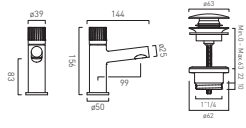

Leverless Mini Mono Basin Mixer + Universal Basin Waste

MP

● SAF-200M/CC-CP	£200
● SAF-200M/CC-MB	£220
● SAF-200M/CC-PEW	£220
● SAF-200M/CC-SBR	£220