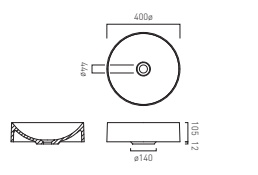

CAMEO COUNTERTOP BASINS

Countertop basins add a touch of elegance to your bathing space. The stylish round or soft square designs create a focal point in the bathroom and sit beautifully on our custom-made mineral worktops.

1. Available In
2. Gloss White
   - Arctic White
   - Cove Blue
   - Pink Clay

Mineral Round Basin for Countertop

 CAM-BMRO-GW	£160
 CAM-BMRO-AW	£175
 CAM-BMRO-CB	£200
 CAM-BMRO-PC	£200