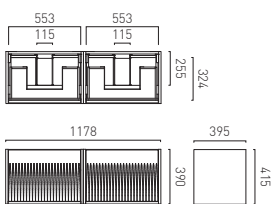

1200mm Wide Unit - 600mm Wide Unit x2
Please Order the Fixing Kit to Complete Order

SAF-F-SCRW	£3

Fluted