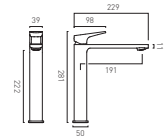

Levered Extended Mono Basin Mixer

MP

● CAM-200E/SB-CP	£290
● CAM-200E/SB-MB	£320
● CAM-200E/SB-MW	£320
● CAM-200E/SB-SBR	£320