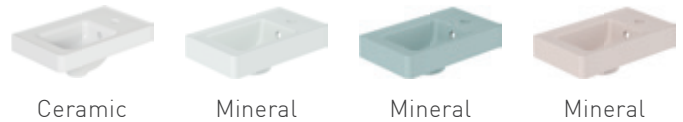

Basin (to suit Cloakroom Unit) 400mm Wide (Right Tap Hole)

 CAM-BC4R-GW	£120
 CAM-BM4R-AW	£175
 CAM-BM4R-CB	£220
 CAM-BM4R-PC	£220