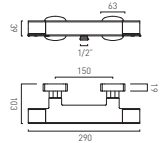

Available In

- Chrome
- Matt Black
- Matt White
- Satin Brass

Exposed shower valves and kits provide a stylish and industrial aesthetic, showcasing the beauty of the plumbing design. With various finishes and configurations, they add a bold statement to your bathroom.

Wall Mounted Thermostatic Exposed Shower Bar Valve

MP

● CAM-149T-CP	£300
● CAM-149T-MB	£330
● CAM-149T-MW	£330
● CAM-149T-SBR	£330