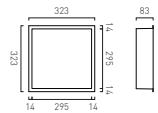

MUSE NICHES

Our built-in niches create sleek, recessed storage that keeps your bathroom essentials neatly tucked away; all while adding architectural interest to your walls. They're the perfect blend of form and function, making every shower feel more spacious and organised.

1. Available In
2. Stainless Steel
   - Matt Black
   - Matt White
   - Pewter
   - Satin Brass

Muse Recessed Wall Niche 323mm x 323mm

MUS-18502-3-SS	£140
MUS-18502-3-MB	£160
MUS-18502-3-MW	£160
MUS-18502-3-PEW	£160
MUS-18502-3-SBR	£160