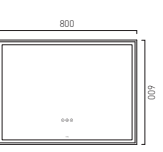

Safari Illuminated Mirror 800mm Rectangular Landscape

● SAF-M8I-REC-L-SC	£400
● SAF-M8I-REC-L-MB	£400
● SAF-M8I-REC-L-PEW	£400
● SAF-M8I-REC-L-SBR	£400