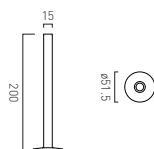

Muse Heated Towel Rail Pipe Sleeving Kit

● MUS-HTR-PK-MB	£30
● MUS-HTR-PK-MW	£30
● MUS-HTR-PK-PEW	£30

Step

*Please see website for further technical information www.vado.com.