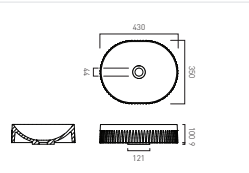

Fluted Mineral Round Basin for Countertop

● SAF-BMRO-F-GW	£240
● SAF-BMRO-F-AW	£260
● SAF-BMRO-F-SG	£280
● SAF-BMRO-F-CA	£280