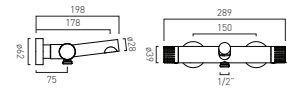

Leverless Wall Mounted Exposed Thermostatic Bath Shower Mixer

MP

● SAF-223T-CP	£350
● SAF-223T-MB	£385
● SAF-223T-PEW	£385
● SAF-223T-SBR	£385