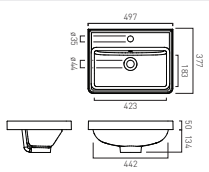

Basin (to suit Vanity Unit) 500mm Wide

 CAM-BC5-GW	£145
 CAM-BM5-AW	£250
 CAM-BM5-CB	£280
 CAM-BM5-PC	£280