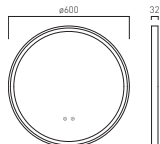

Illuminated Mirror 600mm Round

● CAM-M6I-RO-SC	£350
● CAM-M6I-RO-MB	£350
● CAM-M6I-RO-MW	£350
● CAM-M6I-RO-PEW	£350
● CAM-M6I-RO-SBR	£350