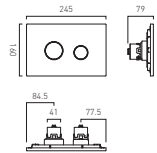

WASTES & FITTINGS

Complete your bathroom with coordinating brassware essentials, including colour-matched flush plates, basin wastes and bottle traps.

1. Available In
2. Chrome
   - Matt Black
   - Matt White
   - Pewter
   - Satin Brass

Round Button Flush Plate

● WG-195-RO-CP	£85
● WG-195-RO-MB	£90
● WG-195-RO-MW	£90
● WG-195-RO-PEW	£90
● WG-195-RO-SBR	£90