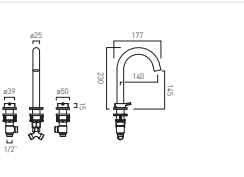

Lever Three Hole Basin Mixer

MP

● SAF-101-CP	£270
● SAF-101-MB	£300
● SAF-101-PEW	£300
● SAF-101-SBR	£300