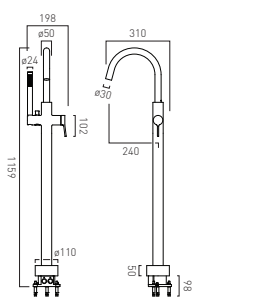

1. Available In
2. Chrome
   - Matt Black
   - Pewter
   - Satin Brass

Striking and sculptural, our freestanding bath fillers are designed to elevate your space. Paired with a freestanding bath, they bring instant luxury and a bold, architectural edge.

Lever Floor Standing Bath Shower Mixer with Shower Kit

MP

● SAF-133-CP	£1,050
● SAF-133-MB	£1,150
● SAF-133-PEW	£1,150
● SAF-133-SBR	£1,150