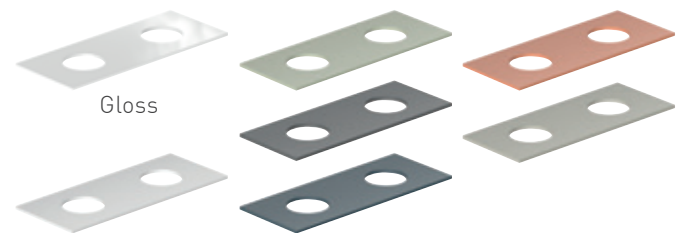

Mineral Worktop 1200mm Wide

 SAF-WT12-GW	£315
 SAF-WT12-AW	£340
 SAF-WT12-SG	£390
 SAF-WT12-CG	£390
 SAF-WT12-AB	£390
 SAF-WT12-TC	£390
 SAF-WT12-CA	£390