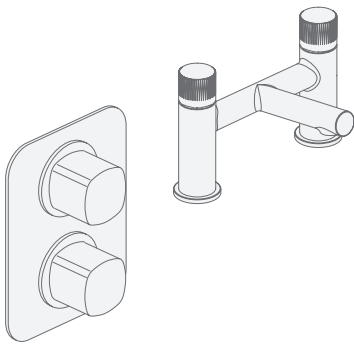

STEP FOUR

BATH OR SHOWER?

- We have a range of choices from the simplicity of a mini kit to the versatility of a slide rail or the luxury of an overhead shower.
- With a choice of deck or wall mounted bath shower mixers for over bath showering, or a concealed valve paired with a bath spout or discreet bath filler waste, there is a choice to suit you.
- Merlyn's screens are a perfect match to complete your bathroom.

Safari page 94 | Cameo page 122