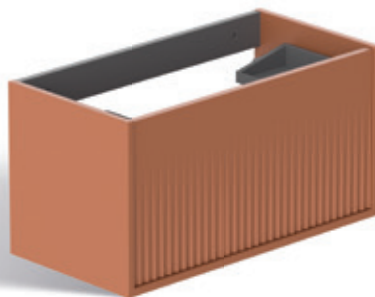

Mono Basin Mixer

SAF-100/SB-MB
£210

800mm Fluted Vanity Unit
Wall Hung

SAF-F800WH-F-TC
£670

2 Outlet 2 Handle
Concealed Thermostatic Valve

SAF-148D/2-MB
£695

Open shelving keeps things practical, while colour-matched robe hooks placed just where you need them make everyday routines that bit easier.