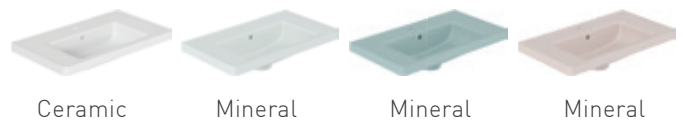

Basin (to suit Vanity Unit) 800mm Wide

 CAM-BC8-GW	£225
 CAM-BM8-AW	£350
 CAM-BM8-CB	£420
 CAM-BM8-PC	£420