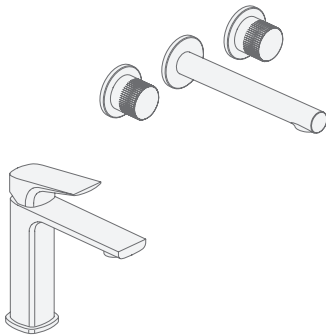

Safari page 84 | Cameo page 116

STEP THREE

WHICH TAP ARE YOU?

- Choose from leverless or levered tap handles depending on your desired look and be reassured that our taps deliver exceptional water flow even at 0.2 bar water pressure.
- Wall mounted and extended basin mixers are the perfect pairing with one of our countertop bowls.
- Select your preferred tap style and then choose from one of our four statement colours: pewter, chrome, matt black, matt white and satin brass.