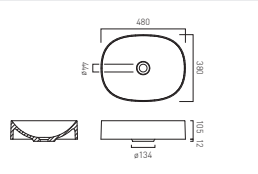

Mineral Oval Basin for Countertop

 CAM-BMOV-GW	£180
 CAM-BMOV-AW	£200
 CAM-BMOV-CB	£225
 CAM-BMOV-PC	£225