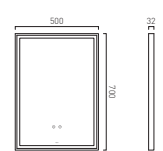

Safari Illuminated Mirror 500mm Rectangular Portrait

● SAF-M5I-REC-P-SC	£325
● SAF-M5I-REC-P-MB	£325
● SAF-M5I-REC-P-PEW	£325
● SAF-M5I-REC-P-SBR	£325