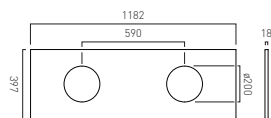

Mineral Worktop 1200mm Wide

 SAF-WT12-GW	£315
 SAF-WT12-AW	£340
 SAF-WT12-SG	£390
 SAF-WT12-CG	£390
 SAF-WT12-AB	£390
 SAF-WT12-TC	£390
 SAF-WT12-CA	£390