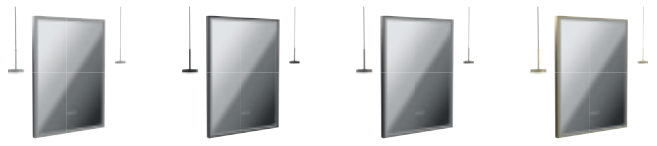

Safari Illuminated Wireless Mirror 600mm Rectangular Portrait with 2 Pendant Disc Lights

● SAF-M6W-REC-P+DI-SC	£775	
● SAF-M6W-REC-P+DI-MB	£775	
● SAF-M6W-REC-P+DI-PEW	£775	
● SAF-M6W-REC-P+DI-SBR	£775