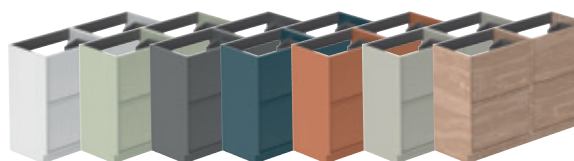

1200mm Wide Unit - 600mm Wide Unit x2
Please Order the Fixing Kit to Complete Order

SAF-F-SCRW	£3

Fluted Wall Hung Vanity Unit 1200mm Wide with 2 Drawers and 2 Discreet Internal Drawers

SAF-F600WH-F-AW x2	£1,140
SAF-F600WH-F-SG x2	£1,140
SAF-F600WH-F-CG x2	£1,140
SAF-F600WH-F-AB x2	£1,140
SAF-F600WH-F-TC x2	£1,140
SAF-F600WH-F-CA x2	£1,140
SAF-F600WH-F-NO x2	£1,140