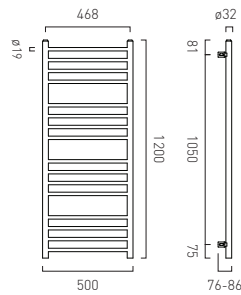

TOWEL WARMER

Available In

- Matt Black
- Matt White
- Pewter

There's something unmistakably luxurious about a warm towel at just the right moment. Whether after a bath or shower, our towel warmers offer gentle, lingering heat; soft, soothing, and exactly where you need it. A small daily ritual, made exceptional.

Muse Heated Towel Rail 1200x500mm Round*

● MUS-HTR-R01200-MB	£160
● MUS-HTR-R01200-MW	£160
● MUS-HTR-R01200-PEW	£160

Muse Heated Towel Rail Cover Caps

● MUS-HTR-CAP-MB	£5
● MUS-HTR-CAP-MW	£5
● MUS-HTR-CAP-PEW	£5