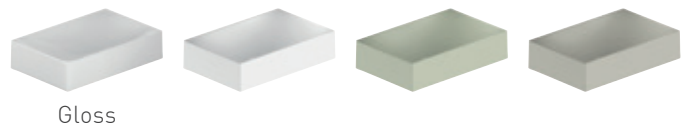

Mineral Square Basin for Countertop

● SAF-BMSQ-S-GW	£180
● SAF-BMSQ-S-AW	£200
● SAF-BMSQ-S-SG	£225
● SAF-BMSQ-S-CA	£225