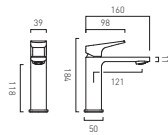

CAMEO LEVERED TAPS

The carefully curated contours of **Cameo** are accentuated by our refined, easy to use lever handle. Suitable for all basin types and available in four colour ways to personalise your bathroom design.

Available In

- Chrome
- Matt Black
- Matt White
- Satin Brass

Levered Mono Basin Mixer

MP

● CAM-200/SB-CP	£190
● CAM-200/SB-MB	£210
● CAM-200/SB-MW	£210
● CAM-200/SB-SBR	£210