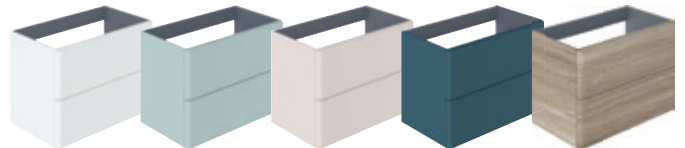

Wall Hung Vanity Unit 800mm Wide with 2 Drawers

CAM-F800-AW	£700
CAM-F800-CB	£700
CAM-F800-PC	£700
CAM-F800-AB	£700
CAM-F800-NO	£700