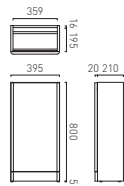

CAMEO VANITY UNITS

Cameo vanities feature extra-deep 30mm drawer fronts, bringing a refined sense of luxury to any bathing space. Cameo is available in 400, 500, 600, 800 and 1200 sizes to suit bathrooms of every scale.

1. Available In
2. Arctic White
   - Cove Blue
   - Pink Clay
   - Atlantic Blue
   - Natural Oak

Floor Mounted Cloakroom Unit 400mm Wide with Reversible Door

 CAM-F400FM-AW	£350
 CAM-F400FM-CB	£350
 CAM-F400FM-PC	£350
 CAM-F400FM-AB	£350
 CAM-F400FM-NO	£350