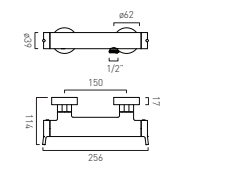

LP*

● SAF-145A-CP	£220
● SAF-145A-MB	£240
● SAF-145A-PEW	£240
● SAF-145A-SBR	£240

Lever Wall Mounted Exposed Thermostatic Shower Bar Valve

MP

● SAF-149T-CP	£295
● SAF-149T-MB	£325
● SAF-149T-PEW	£325
● SAF-149T-SBR	£325