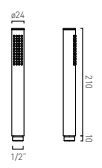

Single Function Pencil Shower Handset

LP

SAF-HANDSET-CP	£50
SAF-HANDSET-MB	£55
SAF-HANDSET-PEW	£55
SAF-HANDSET-SBR	£55