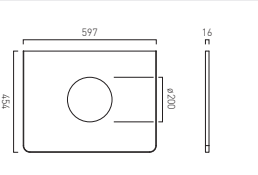

Mineral Worktop 600mm Wide

 CAM-WT6-GW	£185
 CAM-WT6-AW	£205
 CAM-WT6-CB	£250
 CAM-WT6-PC	£250