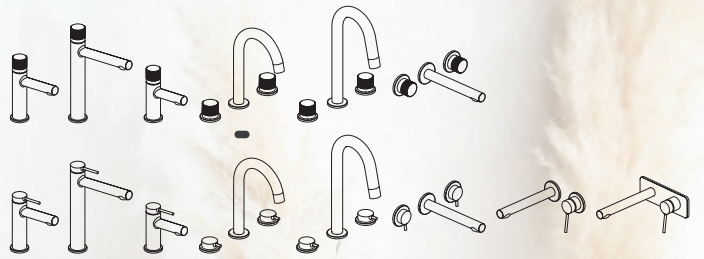

Finishing Touches

Colour-matched overflow cover caps for complete coordination.

*Please note: Brassware items can be interchanged between the Safari and Cameo collections. However, furniture pieces are designed to be used exclusively within their own collection.

Mirrors

Available in round, soft square, rectangular formats and colour-coordinated to match your brassware.

Brassware

Choose from tall taps, wall taps and everything in between, available in four striking colours from crisp chrome to contemporary pewter.