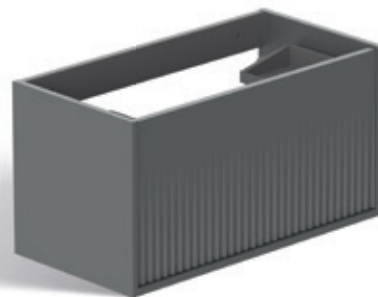

Round Illuminated Mirror
600mm

CAM-M6I-RO-SBR
£350

Mono Basin Mixer

SAF-100/SB-SBR
£210

800mm Fluted Vanity Unit
Wall Hung

SAF-F800WH-F-CG
£670

Vaulted ceilings offer space to play with, ideal for high, wide showerheads, layered lighting, and hanging greenery that brings the room to life.