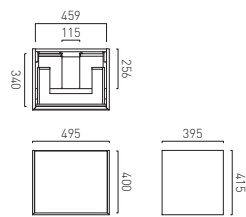

Smooth Wall Hung Vanity Unit 500mm Wide with 1 Drawer and Discreet Internal Drawer

 SAF-F500WH-S-AW	£450
 SAF-F500WH-S-SG	£450
 SAF-F500WH-S-CG	£450
 SAF-F500WH-S-AB	£450
 SAF-F500WH-S-TC	£450
 SAF-F500WH-S-CA	£450