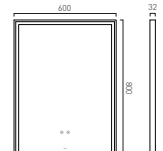

Safari Illuminated Mirror 600mm Rectangular Portrait

● SAF-M6I-REC-P-SC	£375
● SAF-M6I-REC-P-MB	£375
● SAF-M6I-REC-P-PEW	£375
● SAF-M6I-REC-P-SBR	£375