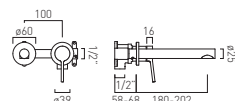

Lever Two Hole Wall Mounted Basin Mixer

MP

 SAF-109S-CP	£260
 SAF-109S-MB	£290
 SAF-109S-PEW	£290
 SAF-109S-SBR	£290