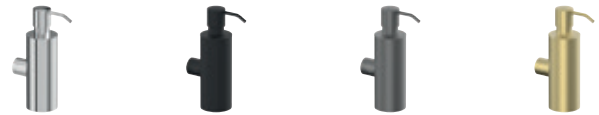

Zoo Double Towel Rail 600mm

● Z00-184B-60-CP	£75		
● Z00-184B-60-MB	£80		
● Z00-184B-60-PEW	£80		
● Z00-184B-60-SBR	£80		

Zoo Metal Shelf 460mm

● Z00-185-CP	£85		
● Z00-185-MB	£90		
● Z00-185-PEW	£90		
● Z00-185-SBR	£90		

Available In
 ● Chrome
 ● Matt Black
 ● Pewter
 ● Satin Brass

Zoo Robe Hook

● Z00-186-CP	£25	
● Z00-186-MB	£30	
● Z00-186-PEW	£30	
● Z00-186-SBR	£30	

Zoo Wall Mounted Soap Dispenser

● Z00-182B-CP	£90	
● Z00-182B-MB	£100	
● Z00-182B-PEW	£100	
● Z00-182B-SBR	£100	

Step
 ONE TWO THREE FOUR FIVE

MUSE ACCESSORIES

Available In

- Chrome
- Matt Black
- Matt White
- Satin Brass

Our Muse collection of modular accessories offer a customisable and versatile solution for your bathroom. Create a personal and functional arrangement that suits your style by mixing and matching our shelves, tumblers and soap dispensers or simply use as a towel rail.