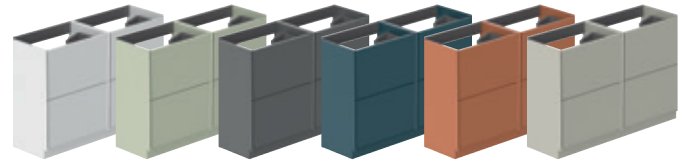

SAFARI VANITY UNITS

1. Available In
2. Arctic White
   - Sage Green
   - Charcoal Grey
   - Atlantic Blue
   - Terracotta
   - Cashmere

Smooth Floor Mounted Vanity Unit 1200mm Wide with 4 Drawers and 2 Discreet Internal Drawers

SAF-F600FM-S-AW x2	£1,520
SAF-F600FM-S-SG x2	£1,520
SAF-F600FM-S-CG x2	£1,520
SAF-F600FM-S-AB x2	£1,520
SAF-F600FM-S-TC x2	£1,520
SAF-F600FM-S-CA x2	£1,520

1200mm Wide Unit - 600mm Wide Unit x2
Please Order the Fixing Kit to Complete Order