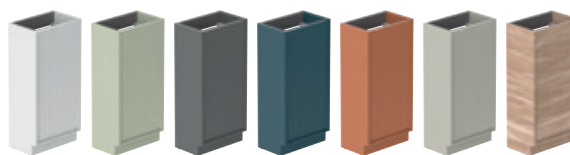

1. Available In
2. Arctic White
   - Sage Green
   - Charcoal Grey
   - Atlantic Blue
   - Terracotta
   - Cashmere
   - Natural Oak

Fluted Furniture

Fluted Floor Mounted Cloakroom Unit 380mm Wide, Left Pull

SAF-F400FML-F-AW	£450
SAF-F400FML-F-SG	£450
SAF-F400FML-F-CG	£450
SAF-F400FML-F-AB	£450
SAF-F400FML-F-TC	£450
SAF-F400FML-F-CA	£450
SAF-F400FML-F-NO	£450

Fluted Floor Mounted Cloakroom Unit 380mm Wide, Right Pull

SAF-F400FMR-F-AW	£450
SAF-F400FMR-F-SG	£450
SAF-F400FMR-F-CG	£450
SAF-F400FMR-F-AB	£450
SAF-F400FMR-F-TC	£450
SAF-F400FMR-F-CA	£450
SAF-F400FMR-F-NO	£450

Fluted

1. Step
2. ONE
   - TWO
   - THREE
   - FOUR
   - FIVE