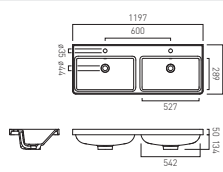

Basin (to suit Vanity Unit) 1200mm Wide

 CAM-BC12-GW	£400
 CAM-BM12-AW	£500
 CAM-BM12-CB	£600
 CAM-BM12-PC	£600