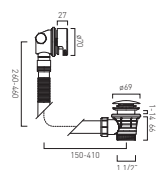

WASTES & FITTINGS

Our bath wastes with optional built-in fillers replace bulky taps with a sleek, minimalist design that keeps your bath area clean and clutter-free. Easy to use and effortlessly stylish, they're the smart choice for a modern, streamlined bathroom.

1. Available In
2. Chrome
   - Matt Black
   - Matt White
   - Pewter
   - Satin Brass

Bath Filler Waste + Overflow

MP

● WG-2389-RO-CP	£190
● WG-2389-RO-MB	£205
● WG-2389-RO-MW	£205
● WG-2389-RO-PEW	£205
● WG-2389-RO-SBR	£205