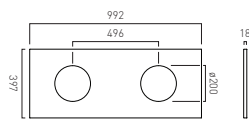

Mineral Worktop 1000mm Wide

 SAF-WT10-GW	£255
 SAF-WT10-AW	£295
 SAF-WT10-SG	£340
 SAF-WT10-CG	£340
 SAF-WT10-AB	£340
 SAF-WT10-TC	£340
 SAF-WT10-CA	£340