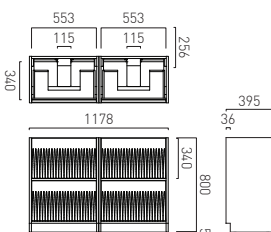

1200mm Wide Unit - 600mm Wide Unit x2
Please Order the Fixing Kit to Complete Order

SAF-F-SCRW	£3

Fluted Wall Hung Vanity Unit 1200mm Wide with 2 Drawers and 2 Discreet Internal Drawers

SAF-F600WH-F-AW x2	£1,140
SAF-F600WH-F-SG x2	£1,140
SAF-F600WH-F-CG x2	£1,140
SAF-F600WH-F-AB x2	£1,140
SAF-F600WH-F-TC x2	£1,140
SAF-F600WH-F-CA x2	£1,140
SAF-F600WH-F-NO x2	£1,140