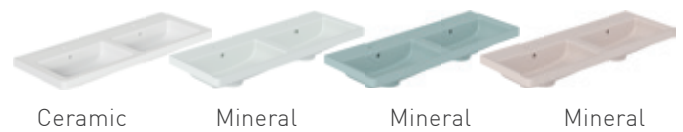

 CAM-BC12-GW	£400
 CAM-BM12-AW	£500
 CAM-BM12-CB	£600
 CAM-BM12-PC	£600

CAMEO COUNTERTOP BASINS

Countertop basins add a touch of elegance to your bathing space. The stylish round or soft square designs create a focal point in the bathroom and sit beautifully on our custom-made mineral worktops.