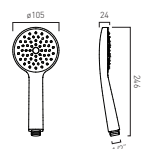

Single Function Shower Handset

LP

SAF-HANDSET-SF-CP	£40
SAF-HANDSET-SF-MB	£45
SAF-HANDSET-SF-PEW	£45
SAF-HANDSET-SF-SBR	£45