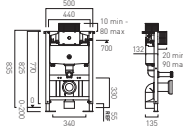

Standard Frame and Cistern for Wall Hung Pan

WG-095-F/C £360

Short Frame and Cistern for Wall Hung Pan

WG-095S-F/C £360

Standard Cistern for Back to Wall Pan

WG-095-C £160

Short Cistern for Back to Wall Pan