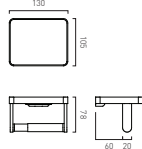

MUSE ACCESSORIES

Available In

- Chrome
- Matt Black
- Matt White
- Satin Brass

Our Muse collection of modular accessories offer a customisable and versatile solution for your bathroom. Create a personal and functional arrangement that suits your style by mixing and matching our shelves, tumblers and soap dispensers or simply use as a towel rail.

Muse Paper Holder with Black Glass

MUS-180-BLK-CP	£70
MUS-180-BLK-MB	£80
MUS-180-BLK-SBR	£80