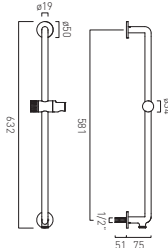

Leverless Slim Slide Rail with Integrated Outlet and Hose No Handset Included

● SAF-SRW02+SH-CP	£160
● SAF-SRW02+SH-MB	£175
● SAF-SRW02+SH-PEW	£175
● SAF-SRW02+SH-SBR	£175