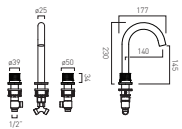

Leverless Three Hole Basin Mixer

MP

● SAF-201-CP	£270
● SAF-201-MB	£300
● SAF-201-PEW	£300
● SAF-201-SBR	£300

Leverless Three Hole Basin Mixer for Low Pressure System

LP

● SAF-201-LP-CP	£270
● SAF-201-LP-MB	£300
● SAF-201-LP-PEW	£300
● SAF-201-LP-SBR	£300