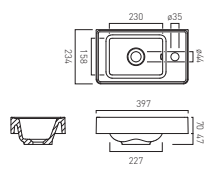

Basin (to suit Cloakroom Unit) 400mm Wide (Right Tap Hole)

 CAM-BC4R-GW	£120
 CAM-BM4R-AW	£175
 CAM-BM4R-CB	£220
 CAM-BM4R-PC	£220