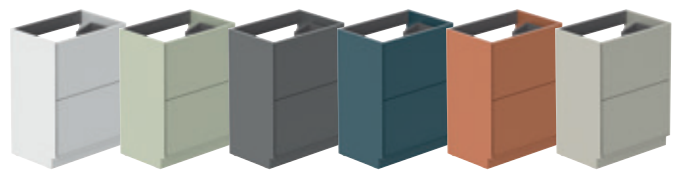

Smooth Floor Mounted Vanity Unit 600mm Wide with 2 Drawers and Discreet Internal Drawer

 SAF-F600FM-S-AW	£760
 SAF-F600FM-S-SG	£760
 SAF-F600FM-S-CG	£760
 SAF-F600FM-S-AB	£760
 SAF-F600FM-S-TC	£760
 SAF-F600FM-S-CA	£760