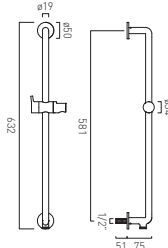

Lever Slim Slide Rail with Integrated Outlet and Hose No Handset Included

● SAF-SRW01+SH-CP	£160
● SAF-SRW01+SH-MB	£175
● SAF-SRW01+SH-PEW	£175
● SAF-SRW01+SH-SBR	£175