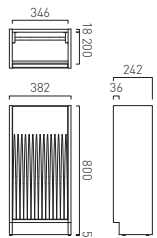

Fluted Floor Mounted Cloakroom Unit 380mm Wide, Right Pull

SAF-F400FMR-F-AW	£450
SAF-F400FMR-F-SG	£450
SAF-F400FMR-F-CG	£450
SAF-F400FMR-F-AB	£450
SAF-F400FMR-F-TC	£450
SAF-F400FMR-F-CA	£450
SAF-F400FMR-F-NO	£450