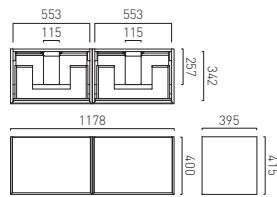

1200mm Wide Unit - 600mm Wide Unit x2
Please Order the Fixing Kit to Complete Order

SAF-F-SCRW £3

Smooth Wall Hung Vanity Unit 1200mm Wide with 2 Drawers and 2 Discreet Internal Drawers

SAF-F600WH-S-AW x2	£1,100
SAF-F600WH-S-SG x2	£1,100
SAF-F600WH-S-CG x2	£1,100
SAF-F600WH-S-AB x2	£1,100
SAF-F600WH-S-TC x2	£1,100
SAF-F600WH-S-CA x2	£1,100