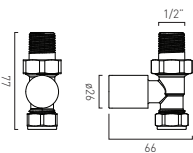

Muse Heated Towel Rail Straight Valve Pack

● MUS-HTR-SVALVE-MB	£50
● MUS-HTR-SVALVE-MW	£50
● MUS-HTR-SVALVE-PEW	£50