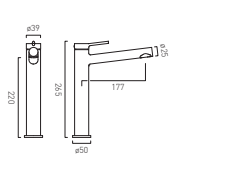

1. Available In
2. Chrome
   - Matt Black
   - Pewter
   - Satin Brass

Safari mono basin taps come fitted with cold start cartridges as standard. Delivering cold water only when the handle is in its central position, to prevent unnecessary boiler activation, reducing energy use and household bills. It's a small change that makes a big difference; helping you save energy without even thinking about it.

Lever Extended Mono Basin Mixer

MP

● SAF-100E/SB-CP	£270
● SAF-100E/SB-MB	£300
● SAF-100E/SB-PEW	£300
● SAF-100E/SB-SBR	£300