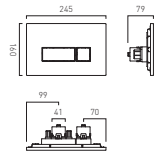

Square Button Flush Plate

● WG-195-SQ-CP	£85
● WG-195-SQ-MB	£90
● WG-195-SQ-MW	£90
● WG-195-SQ-PEW	£90
● WG-195-SQ-SBR	£90