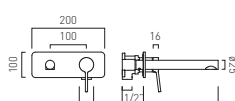

Lever Two Hole Square Backplate Wall Mounted Basin Mixer for Low Pressure System

LP

 SAF-109S-SQ-LP-CP	£270
 SAF-109S-SQ-LP-MB	£300
 SAF-109S-SQ-LP-PEW	£300
 SAF-109S-SQ-LP-SBR	£300