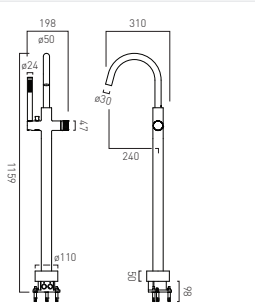

Lever Floor Standing Bath Shower Mixer with Shower Kit

MP

● SAF-133-CP	£1,050
● SAF-133-MB	£1,150
● SAF-133-PEW	£1,150
● SAF-133-SBR	£1,150

Leverless Floor Standing Bath Shower Mixer with Shower Kit

MP

● SAF-233-CP	£1,050
● SAF-233-MB	£1,150
● SAF-233-PEW	£1,150
● SAF-233-SBR	£1,150