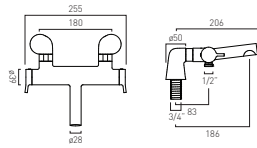

Lever Deck Mounted Exposed Thermostatic Bath Shower Mixer

MP

● SAF-131T-CP	£390
● SAF-131T-MB	£430
● SAF-131T-PEW	£430
● SAF-131T-SBR	£430