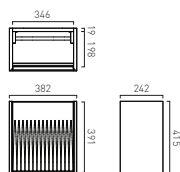

Fluted Wall Hung Cloakroom Unit 380mm Wide, Right Pull

SAF-F400WHR-F-AW	£340
SAF-F400WHR-F-SG	£340
SAF-F400WHR-F-CG	£340
SAF-F400WHR-F-AB	£340
SAF-F400WHR-F-TC	£340
SAF-F400WHR-F-CA	£340
SAF-F400WHR-F-NO	£340