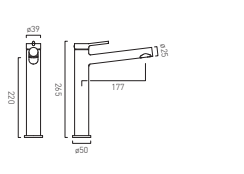

Lever Extended Mono Basin Mixer

MP

● SAF-100E/SB-CP	£270
● SAF-100E/SB-MB	£300
● SAF-100E/SB-PEW	£300
● SAF-100E/SB-SBR	£300

Lever Extended Mono Basin Mixer for Low Pressure System

LP

● SAF-100E/SB-LP-CP	£270
● SAF-100E/SB-LP-MB	£300
● SAF-100E/SB-LP-PEW	£300
● SAF-100E/SB-LP-SBR	£300