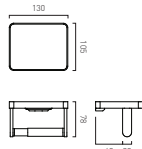

Muse Paper Holder with White Glass

MUS-180-WHT-CP	£70
MUS-180-WHT-MW	£80
MUS-180-WHT-SBR	£80