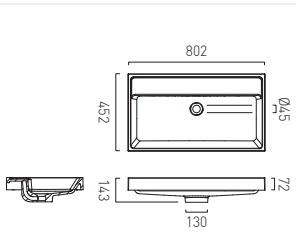

● GRV-BM6-GW	£300
● GRV-BM6-AW	£350

Gloss White

Arctic White

Groove Mineral Basin (to suit Vanity Unit) 800mm Wide

● GRV-BM8-GW	£350
● GRV-BM8-AW	£400

Gloss White

Arctic White

Overflow Cover (to suit Mineral Basins) Required