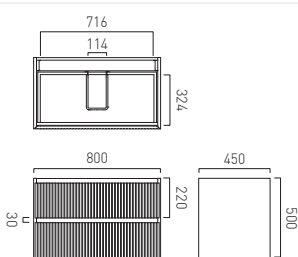

Groove Wall Hung Vanity Unit with 2 Drawers 600w x 450d x 500h (mm)

● GRV-F600WH-CO	£750
● GRV-F600WH-CW	£750

Groove Wall Hung Vanity Unit with 2 Drawers 800w x 450d x 500h (mm)

● GRV-F800WH-CO	£850
● GRV-F800WH-CW	£850