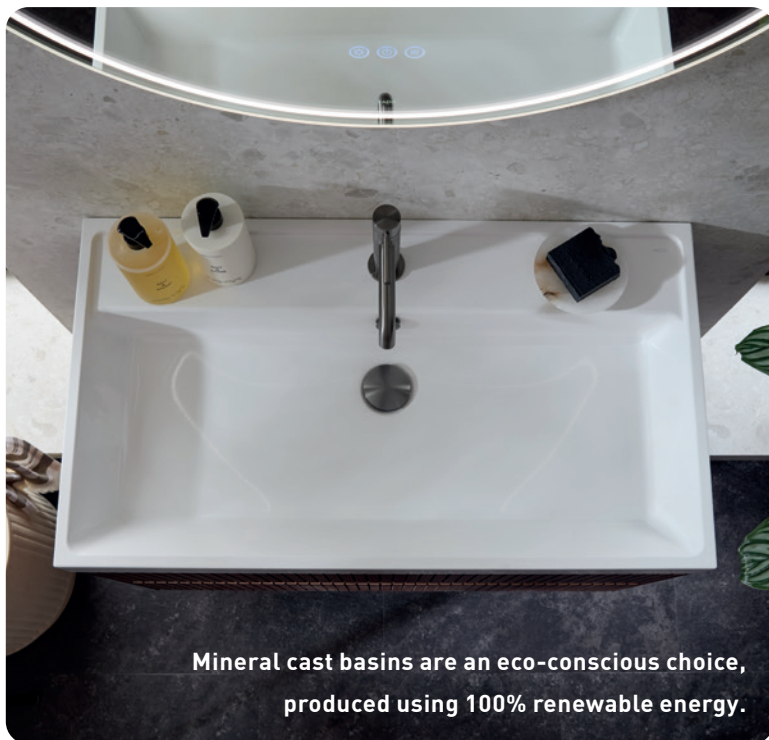

MINERAL BASINS

Crafted from high-quality mineral material, each basin features crisp geometry, perfect symmetry and a smooth, seamless finish. Offering the flexibility to choose wall or deck mounted taps, with a softly sculpted inner bowl and defined edges that suit both round and angular brassware.

● GRV-BM6-GW	£300
● GRV-BM6-AW	£350

Gloss White

Arctic White

Groove Mineral Basin (to suit Vanity Unit) 800mm Wide

● GRV-BM8-GW	£350
● GRV-BM8-AW	£400

Gloss White

Arctic White

Overflow Cover (to suit Mineral Basins) Required

● IND-BM0-BLK	£14
● IND-BM0-BRG	£14
● IND-BM0-BRN	£14
● IND-BM0-BRZ	£14
● IND-BM0-BGM	£14

Mineral cast basins are an eco-conscious choice, produced using 100% renewable energy.

* Individual (PVD) overflow covers coming summer 2026.

- Built for durability and effortless care, easily remove surface marks without harsh chemicals.

- Overflows also available in chrome, matt black, satin brass, matt white and pewter.

FRAMELESS MIRRORS

Modern and understated, the Groove frameless mirror pairs effortlessly with any brassware finish. The front and back lighting, adjustable colour temperature, integrated demister and automatic shut-off ensure comfort and clarity every day.