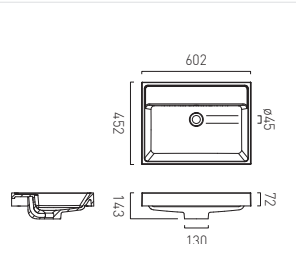

MINERAL BASINS

Crafted from high-quality mineral material, each basin features crisp geometry, perfect symmetry and a smooth, seamless finish. Offering the flexibility to choose wall or deck mounted taps, with a softly sculpted inner bowl and defined edges that suit both round and angular brassware.

1. Basins Available In
2. Gloss White
   - Arctic White
3. Overflows Available In*
4. Brushed Black
   - Brushed Gold
   - Brushed Nickel
   - Brushed Bronze
   - Brushed Gunmetal

Groove Mineral Basin (to suit Vanity Unit) 600mm Wide

● GRV-BM6-GW	£300
● GRV-BM6-AW	£350