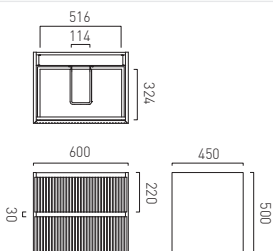

Groove Wall Hung Vanity Unit with 2 Drawers 600w x 450d x 500h (mm)

● GRV-F600WH-CO	£750
● GRV-F600WH-CW	£750

Groove Wall Hung Vanity Unit with 2 Drawers 800w x 450d x 500h (mm)

● GRV-F800WH-CO	£850
● GRV-F800WH-CW	£850